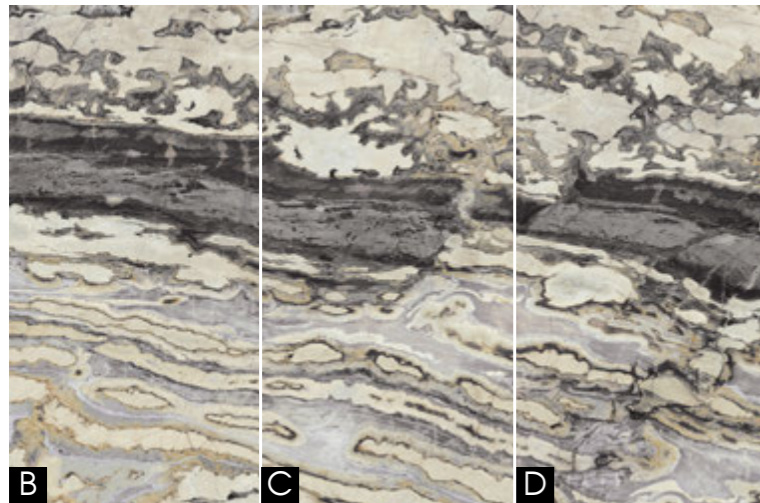

WALL DECORATION TILES

* (F) :no more mind the gap---Tesselation

Wall Floor desk island wardrobe

PRODUCT NUMBER

• **120-240CBP05621(BCD)-M(F)**

• **1,200x2,400mm**
48"X96"

Phases:3

FORMATOS /SIZES / FORMAT

1,200x2,400mm
48"X96"

5.5 mm

Glazed-Matt