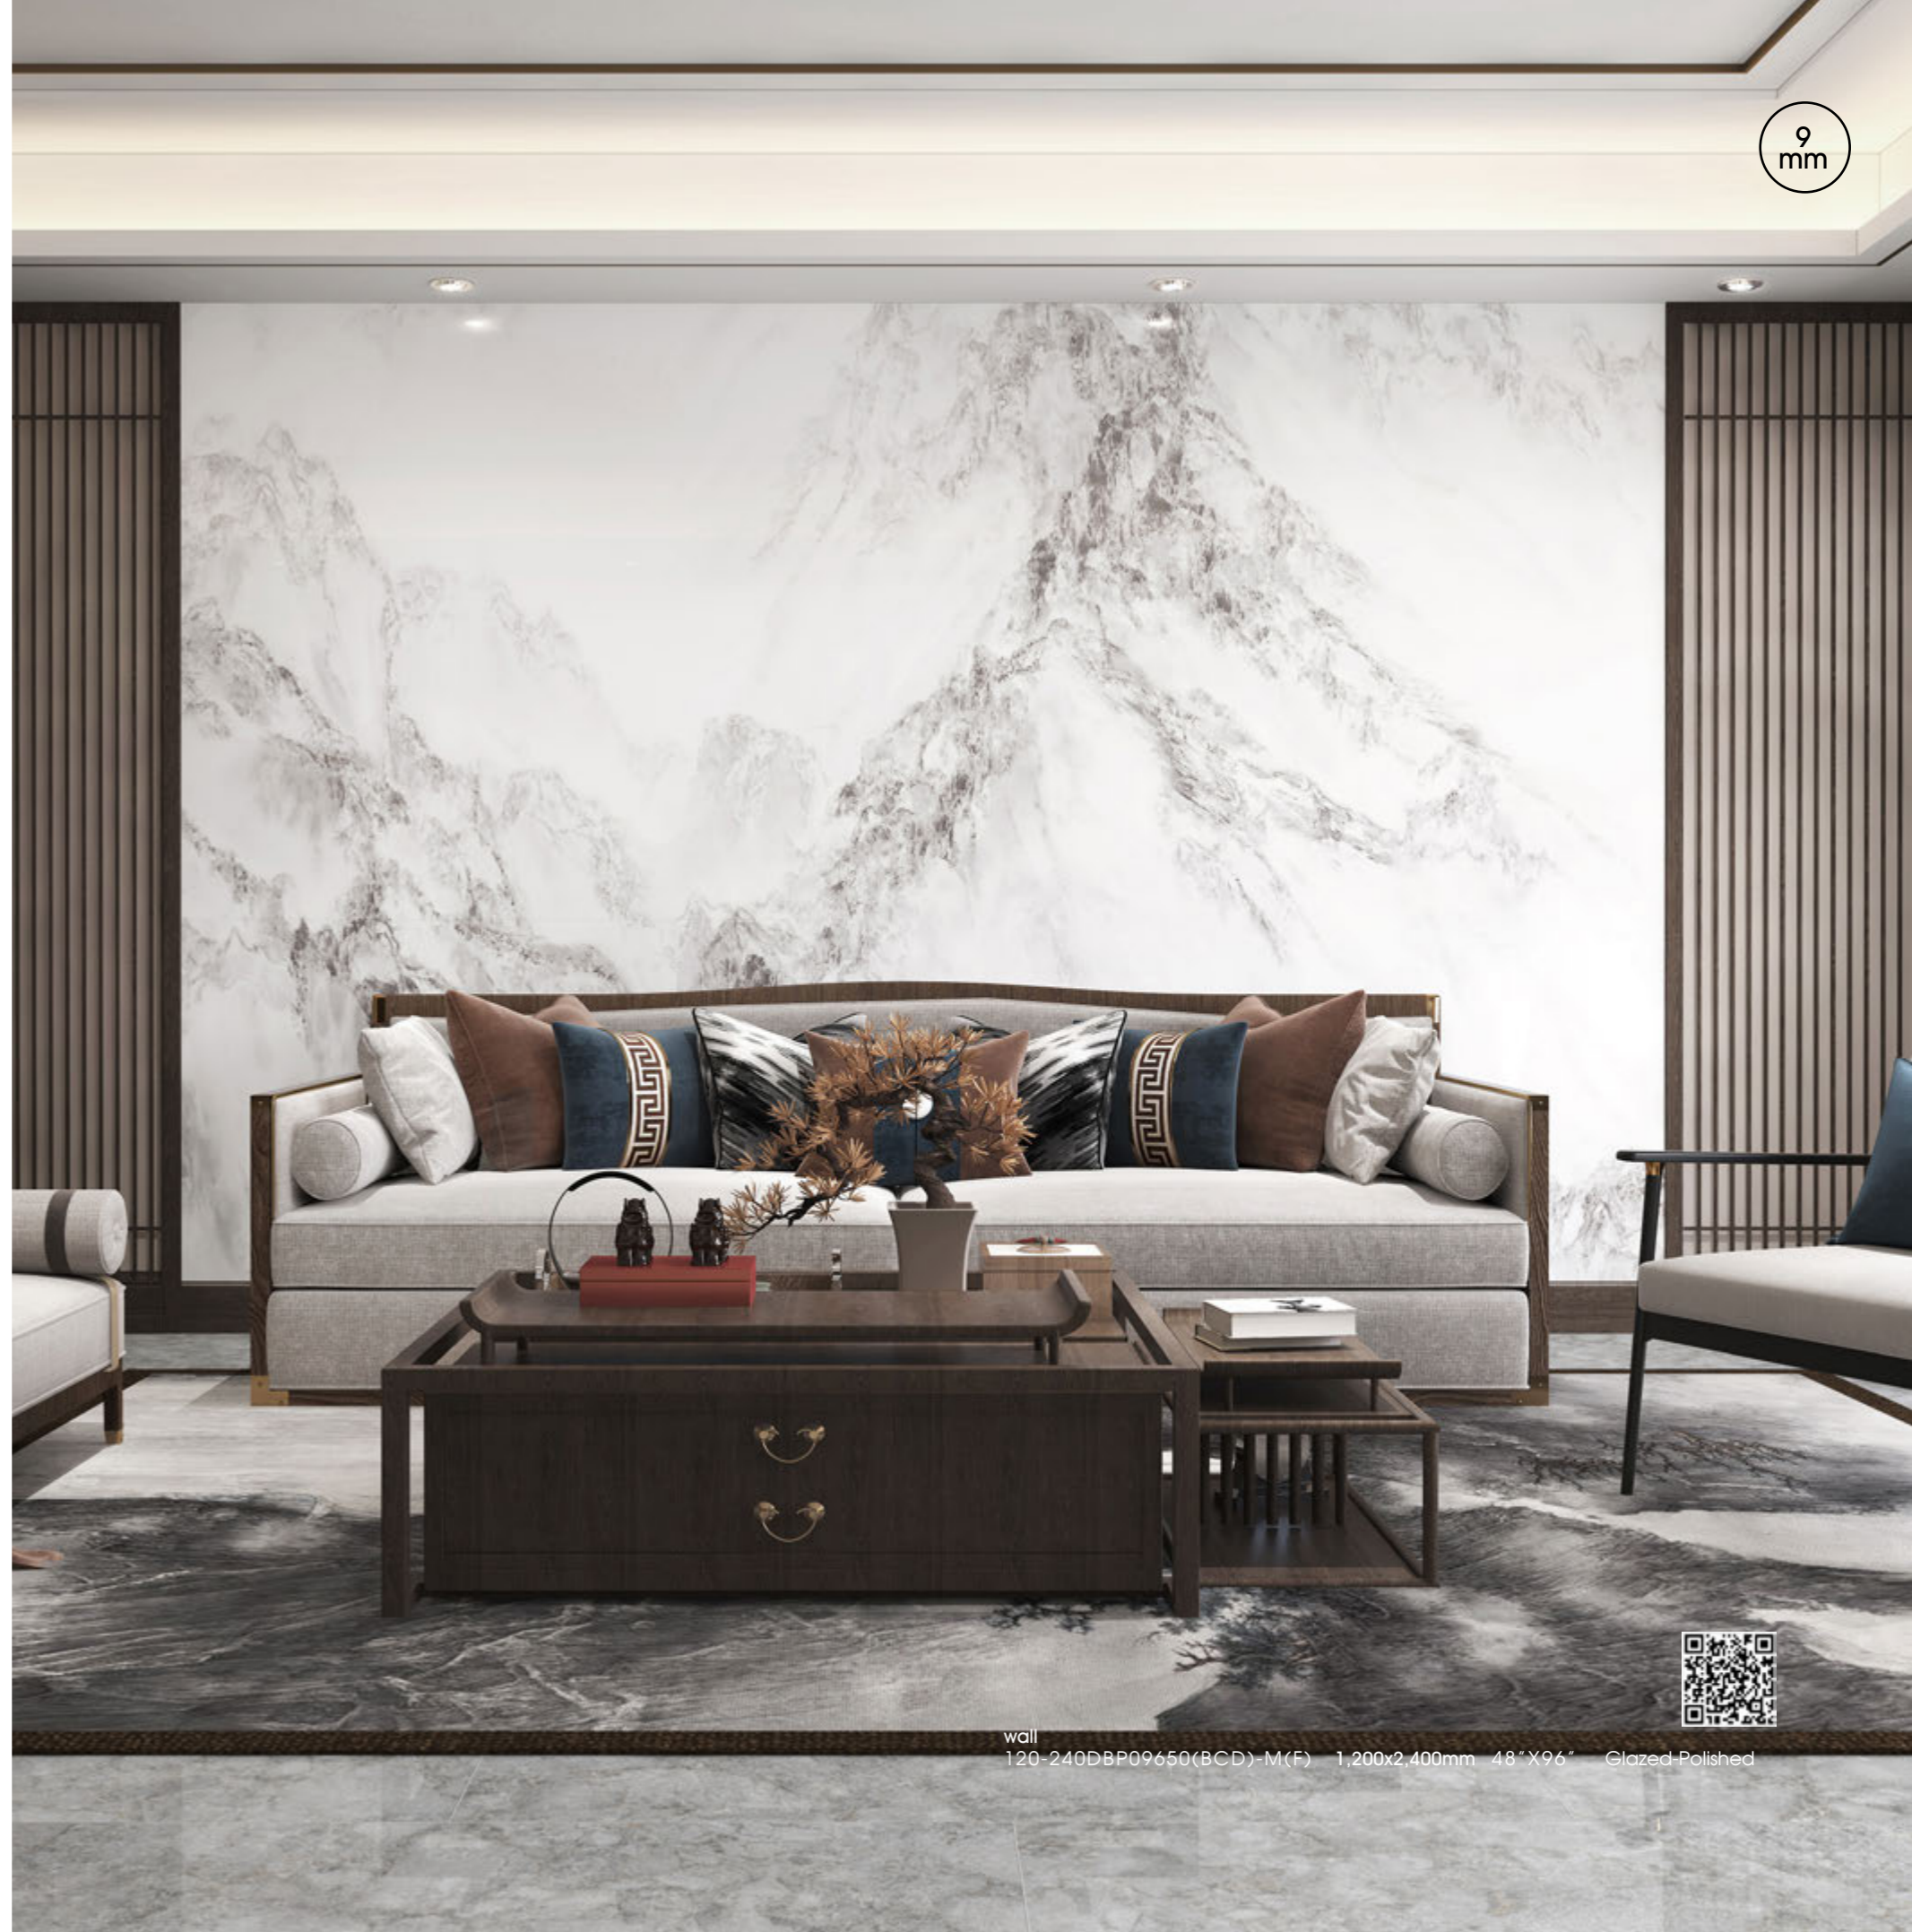

1,200x2,400mm
48"X96"

9mm

Glazed-Polished

9mm