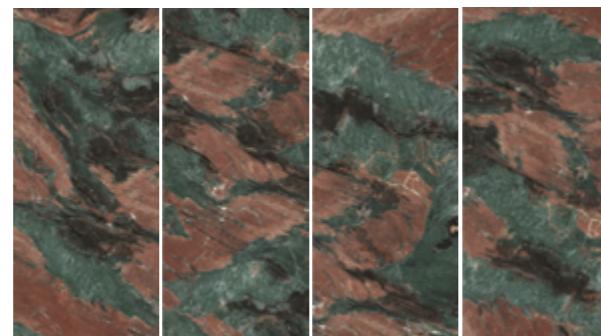

SEVEN STAR STONE

FMXT10608PM

FMXT10609PM

Size(mm) Thickness(mm) Surface

1200x2700	9	Glazed-Polished
48"x107"	4/9"	

Size(mm) Thickness(mm) Surface

1200x2700	9	Glazed-Polished
48"x107"	4/9"	

Phases:4