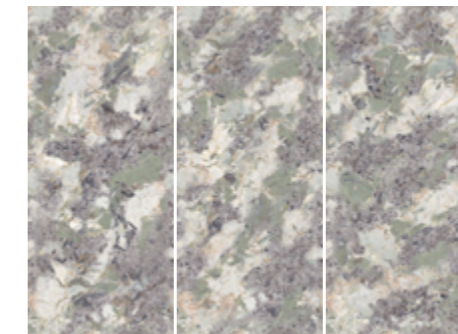

SEVEN STAR STONE

FMXT10606PM

FMXT10607PM

Size(mm)	Thickness(mm)	Surface

Size(mm)	Thickness(mm)	Surface

1200x2700	9	Glazed-Polished
48"x107"	4/9"	

1200x2700	9	Glazed-Polished
48"x107"	4/9"	

Phases:3