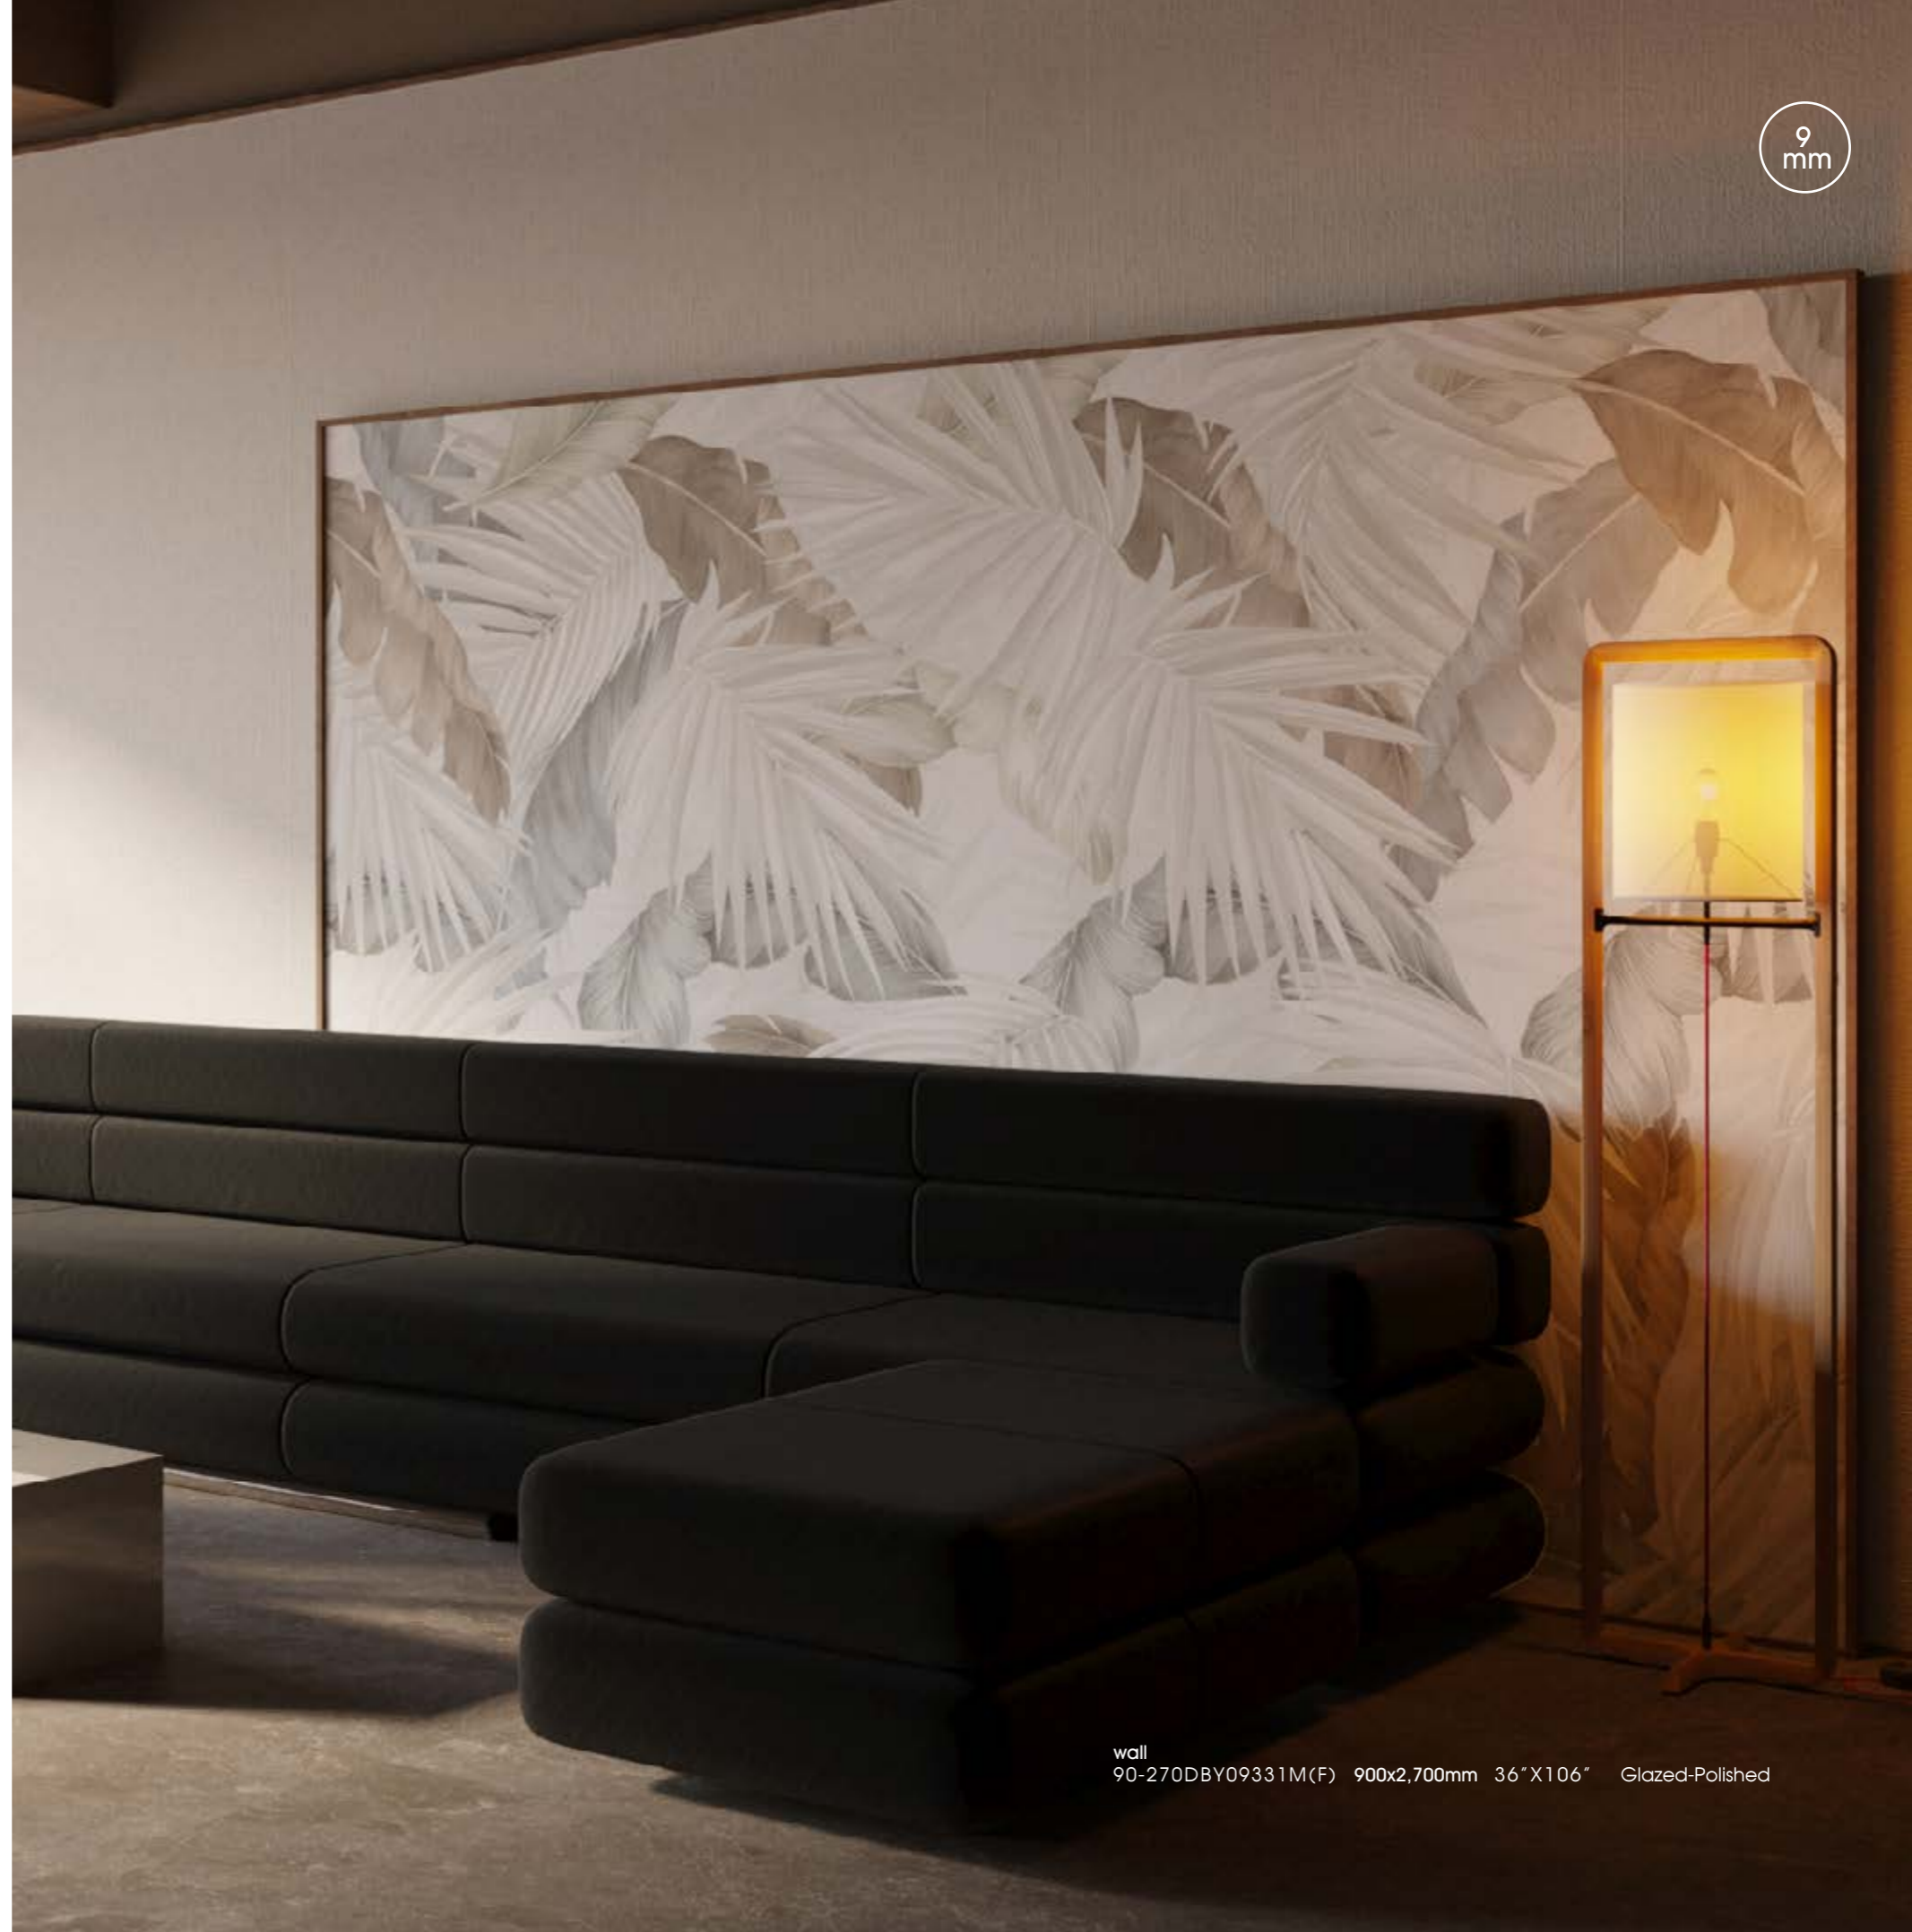

## FORMATOS /SIZES / FORMAT

**900x2,700mm**  
36"X106"

9 mm

Glazed-Polished

wall  
90-270DBY09331M(F) 900x2,700mm 36"X106" Glazed-Polished