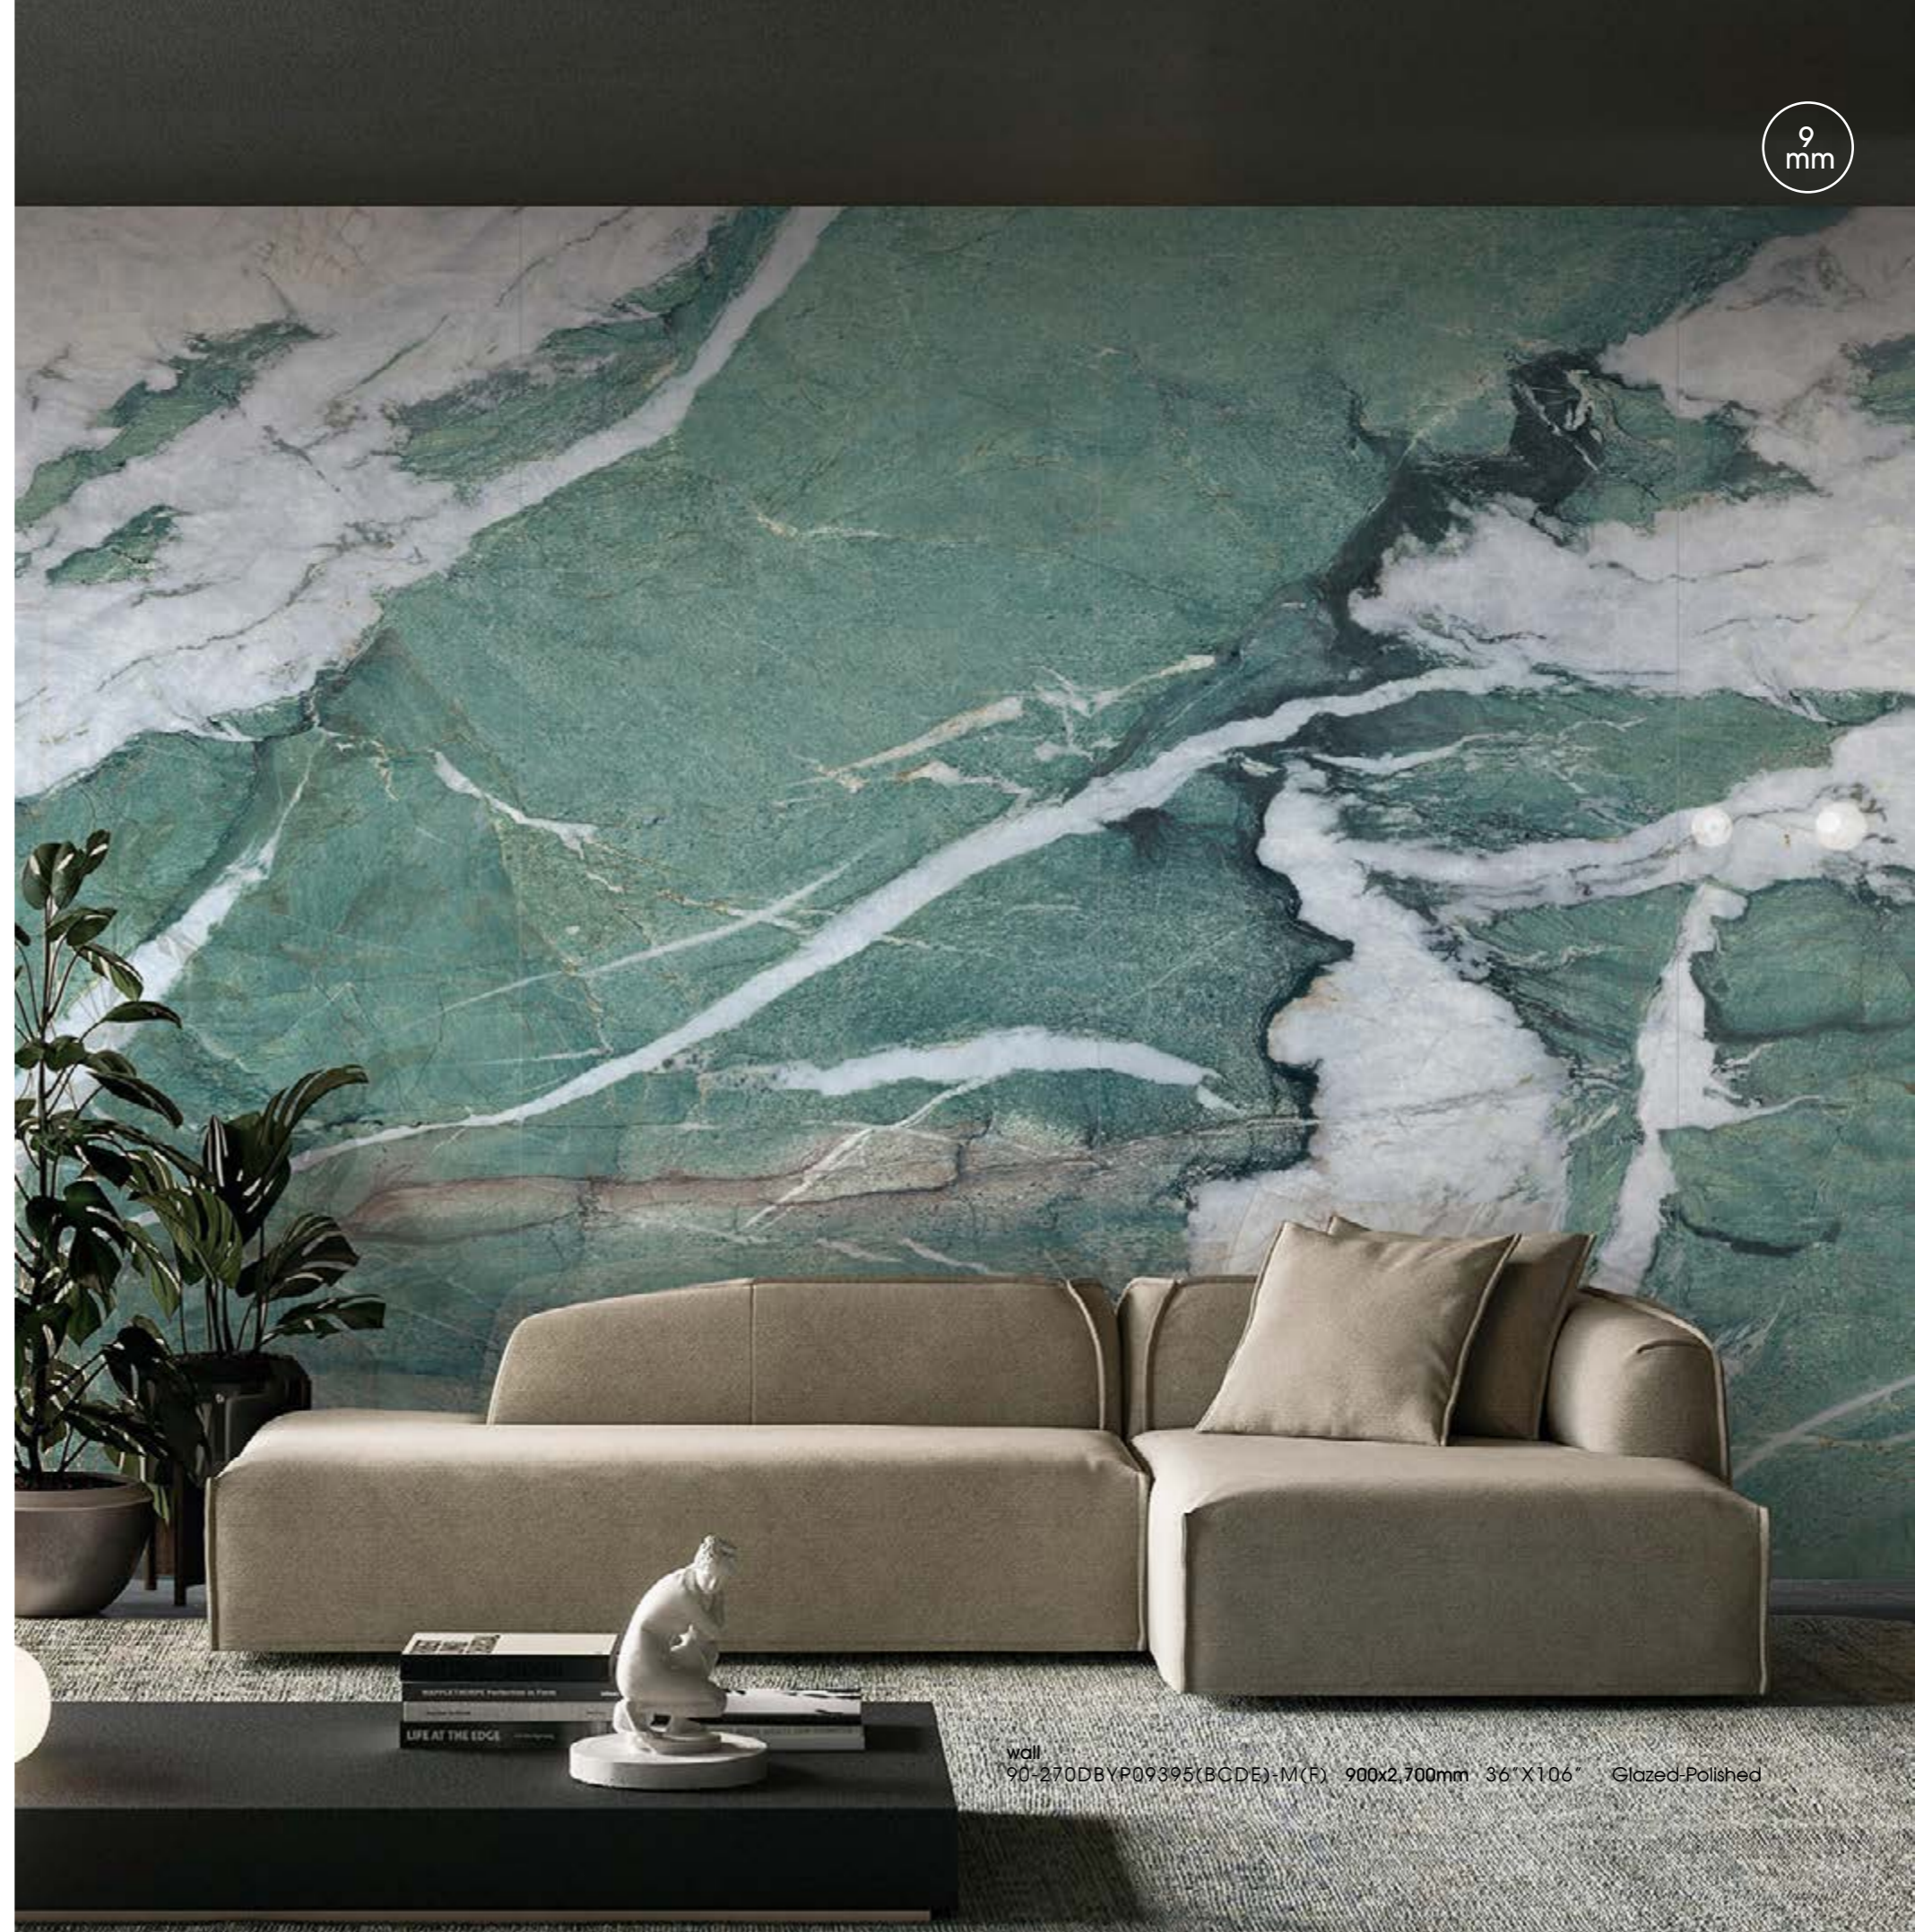

9 mm

wall
90-270DBYP09395(BCDE)-M(F) 900x2,700mm 36"X106" Glazed-Polished