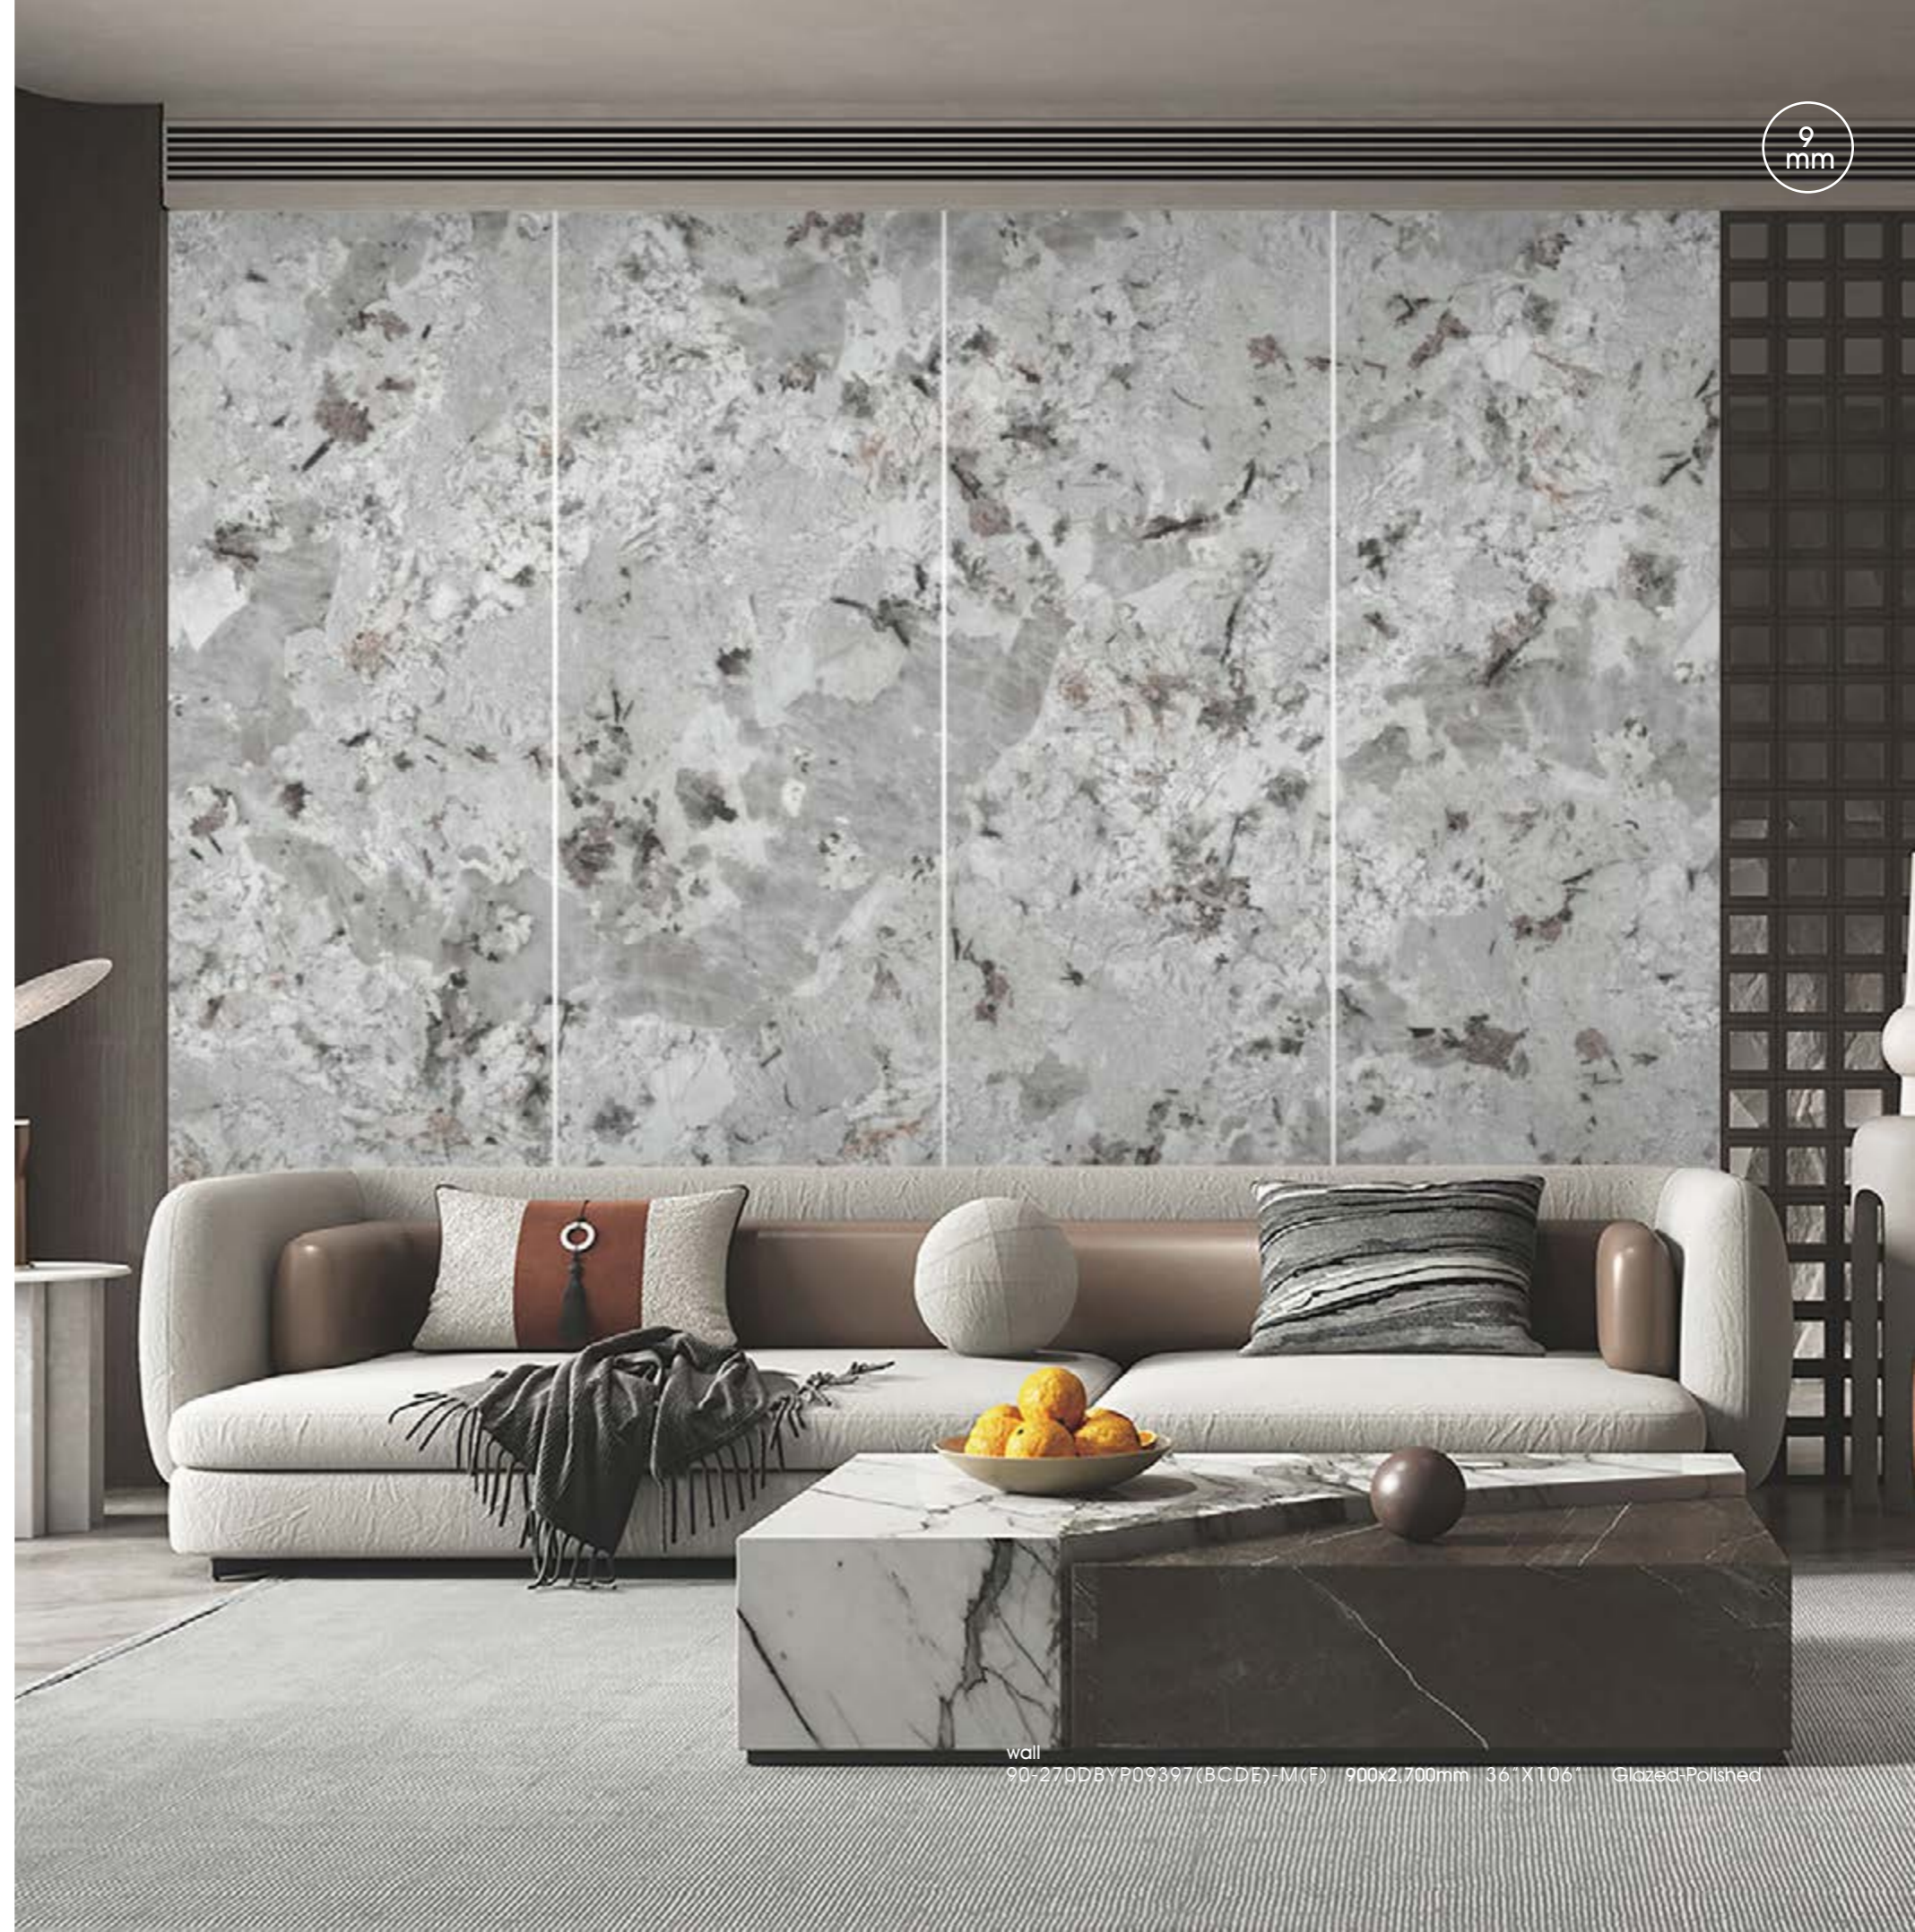

## FORMATOS /SIZES / FORMAT

**900x2,700mm**  
36"X106"

9 mm

Glazed-Polished

9  
mm

wall  
90-270DBYP09397(BCDE)-M(F) 900x2,700mm 36"X106" Glazed-Polished