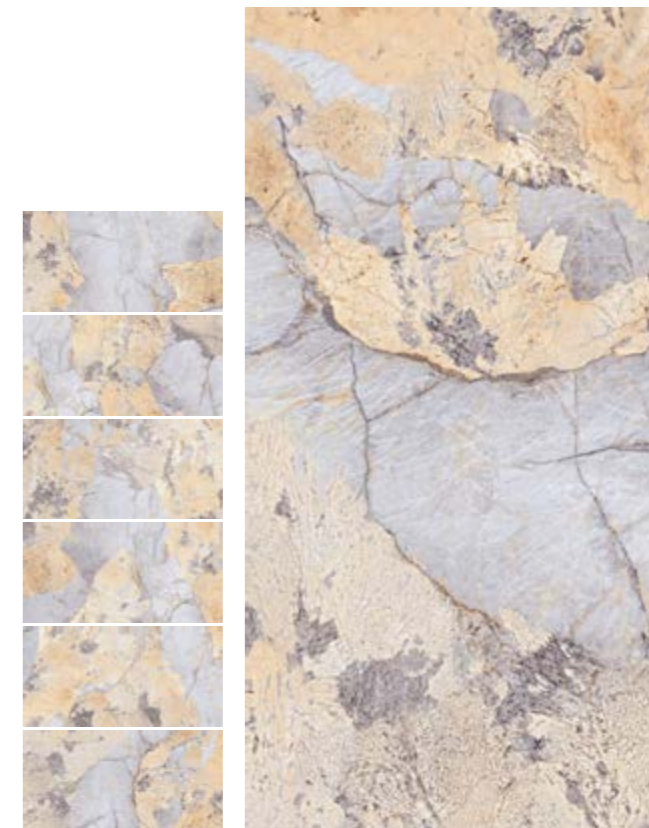

PRODUCT NUMBER

• **90-180FMX10052PQ**

• **900x1,800mm** Phases:6
36"X72"

FORMATOS /SIZES / FORMAT

900x1,800mm ∇ 10mm
36"X72"

Glazed-Polished

10 mm

floor
90-180FMX10050PQ 900x1,800mm 36"X72" Glazed-Polished