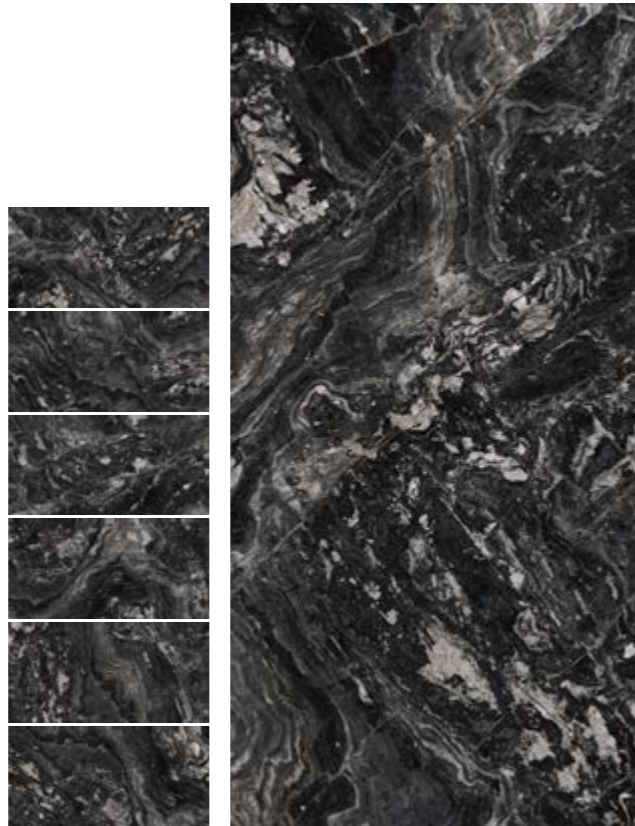

QD & MERQI

Wall Floor desk island wardrobr

PRODUCT NUMBER

• **90-180FMXT10060PQ**

• **900x1,800mm** Phases:6
36"X72"

FORMATOS /SIZES / FORMAT

900x1,800mm ∇ 10mm
36"X72"

Glazed-Polished