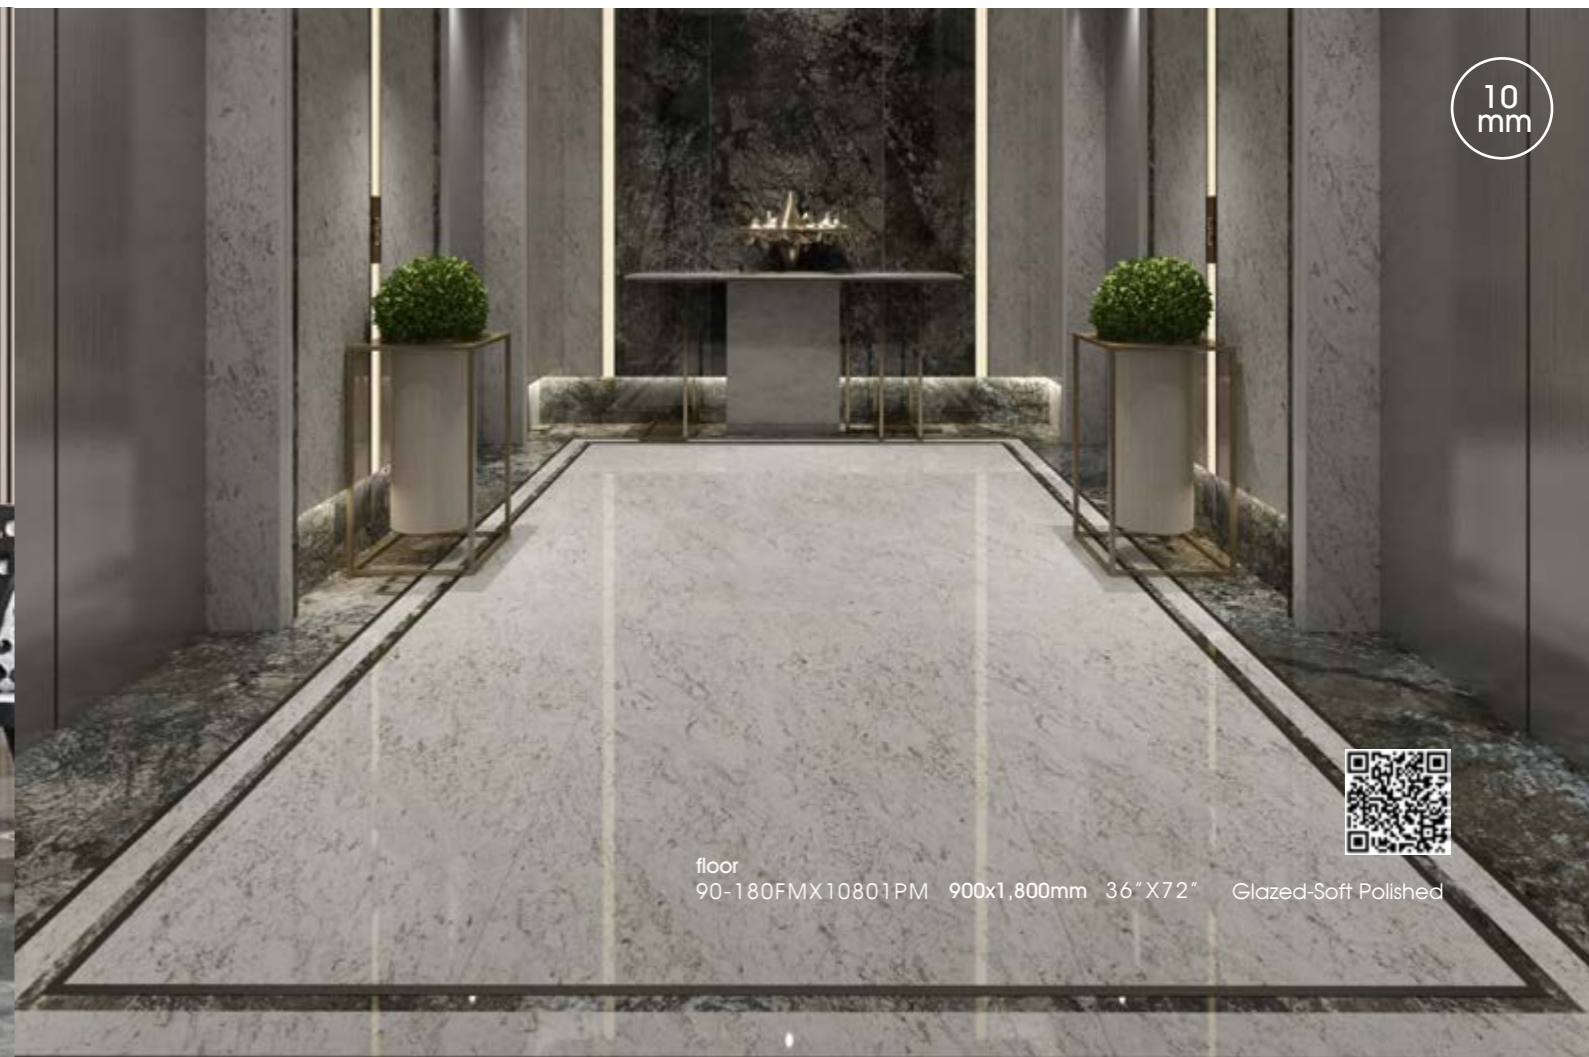

floor
90-180FMX10801PM 900x1,800mm 36"X72" Glazed-Soft Polished