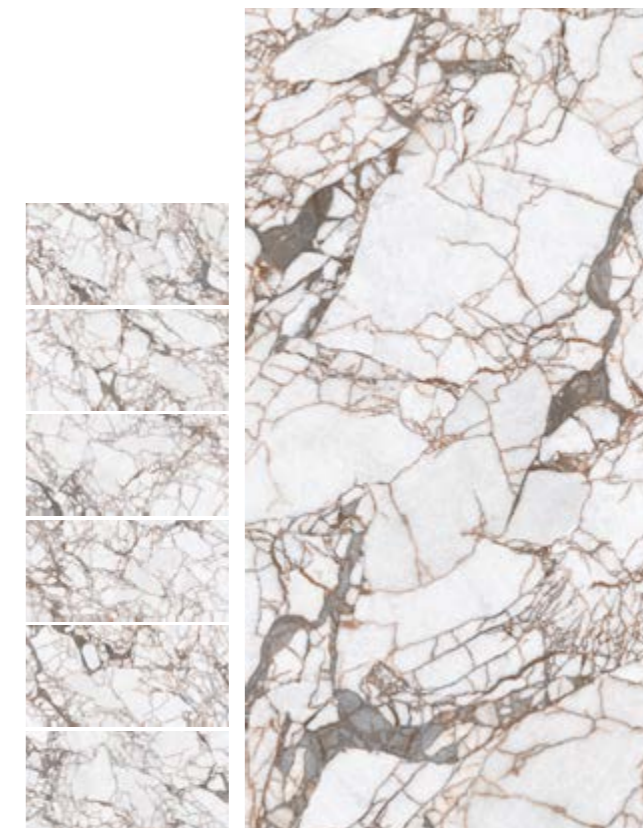

FORMATOS /SIZES / FORMAT

900x1,800mm $\frac{7}{8}$ 10mm
36"X72"

Glazed-Polished