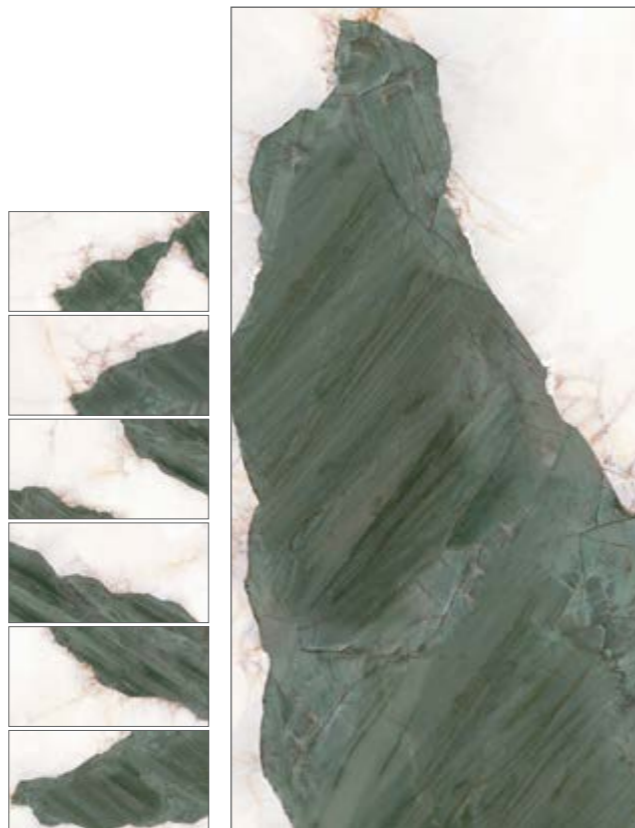

PRODUCT NUMBER

• **90-180FMX10050PQ**

• **900x1,800mm** Phases:6
36"X72"

FORMATOS /SIZES / FORMAT

900x1,800mm ∇ 10mm
36"X72"

Glazed-Polished

QD & MERQI

Wall Floor desk island wardrobr