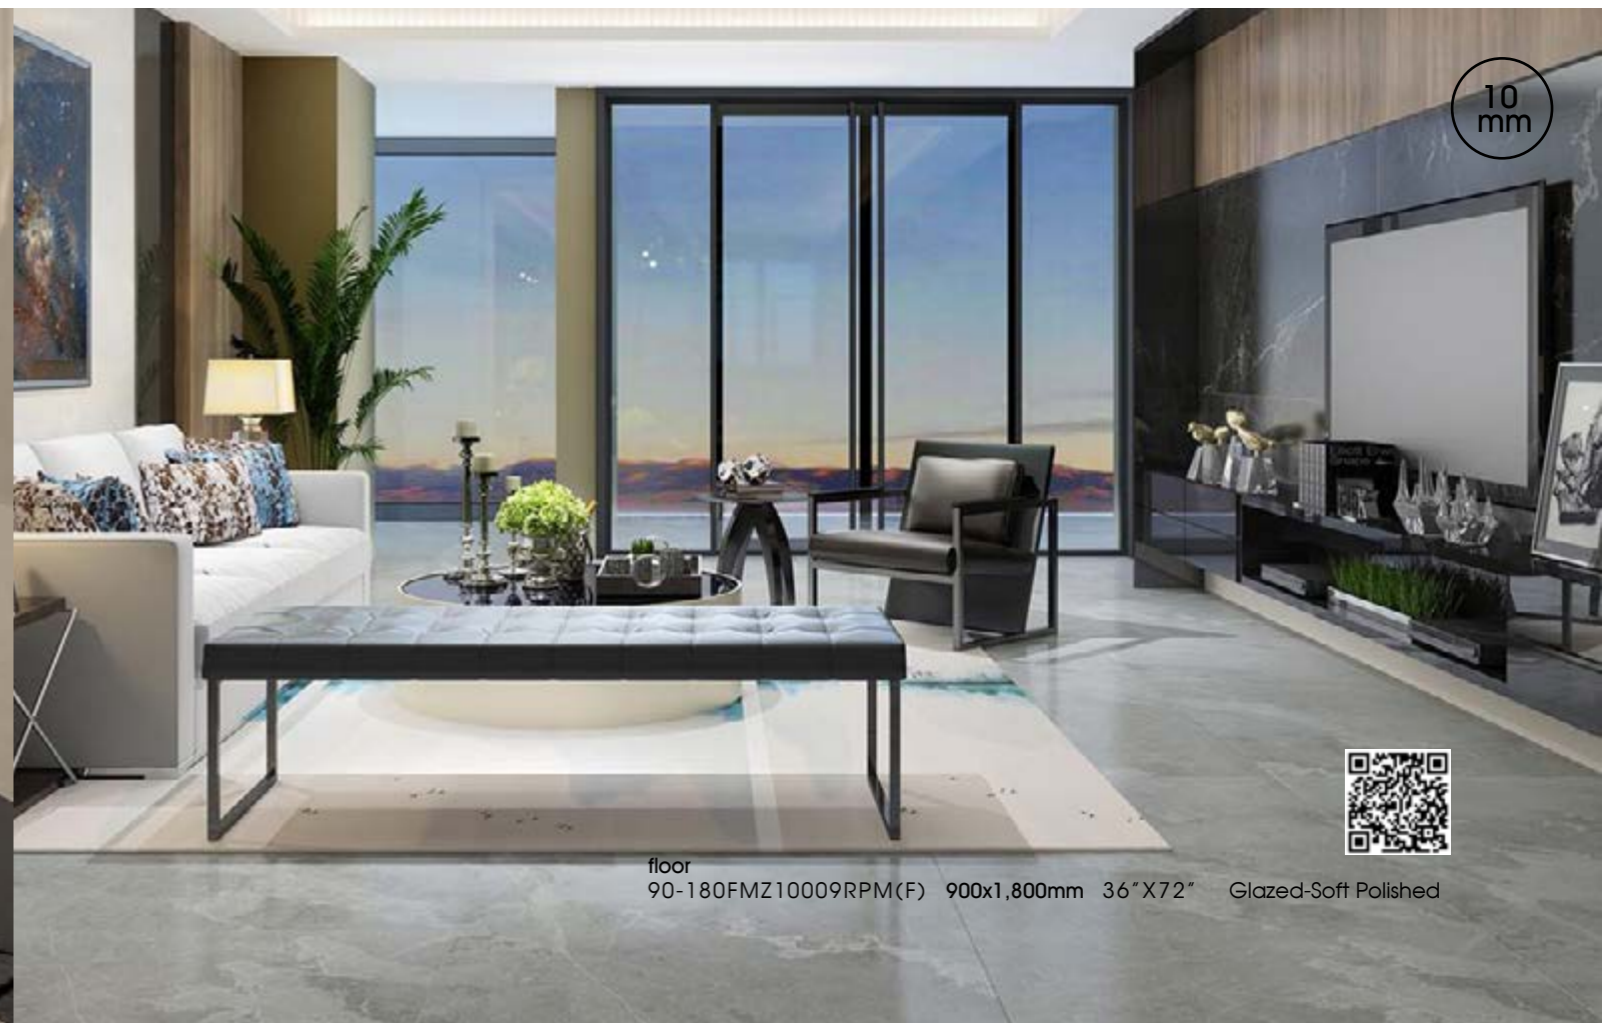

GALAXY

Wall Floor desk island wardrobr

PRODUCT NUMBER

- **160-320FMZ12008RPM** ∇ 12mm
  1,600x3,200mm Phases:6
  63"X126" Glazed-Soft Polished
- **120-240FMZ10008RPM** ∇ 9mm
  1,200x2,400mm Phases:6
  48"X96" Glazed-Soft Polished
- **90-180FMZ10008RPM(F)** ∇ 10mm
  900x1,800mm Phases:6
  36"X72" Glazed-Soft Polished

FORMATOS /SIZES / FORMAT

1,600x3,200mm 63"X126"	∇ 12mm
1,200x2,400mm 48"X96"	∇ 9mm
900x1,800mm 36"X72"	∇ 10mm
Glazed-Soft Polished	

GALAXY

Wall Floor desk island wardrobr

PRODUCT NUMBER

- **160-320FMZ12009RPM** ∇ 12mm
  1,600x3,200mm Phases:6
  63"X126" Glazed-Soft Polished
- **120-240FMZ10009RPM** ∇ 10mm
  1,200x2,400mm Phases:6
  48"X96" Glazed-Soft Polished
- **90-180FMZ10009RPM(F)** ∇ 9mm
  900x1,800mm Phases:6
  36"X72" Glazed-Soft Polished

FORMATOS /SIZES / FORMAT

1,600x3,200mm 63"X126"	∇ 12mm
1,200x2,400mm 48"X96"	∇ 9mm
900x1,800mm 36"X72"	∇ 10mm
Glazed-Soft Polished