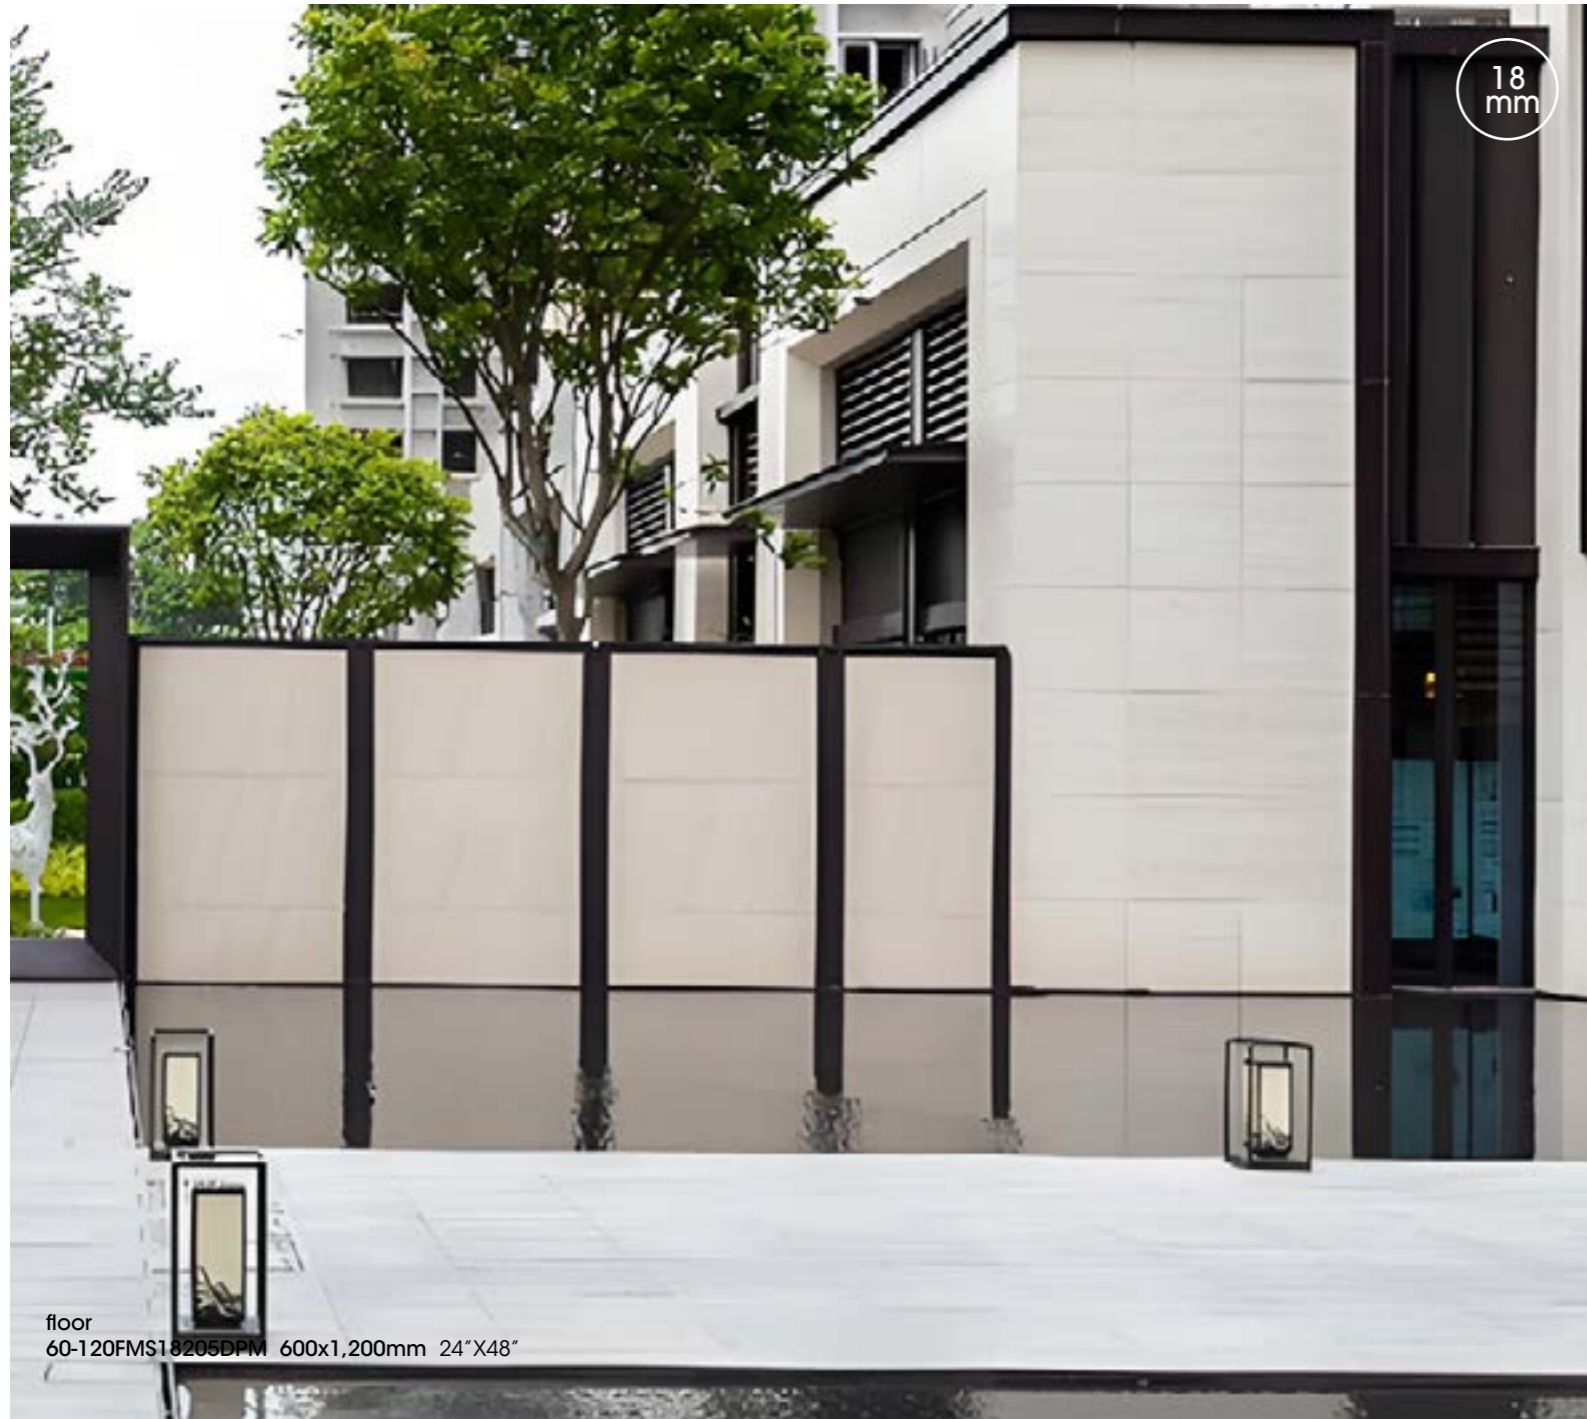

ROMAN GRANITE

600x1,200mm
24"X48"

18
mm

floor
60-120FMS18205DPM 600x1,200mm 24"X48"

60-120FMS18001M Phases:1
600x1,200mm 24"X48"
Glazed-Matt $\frac{1}{2}$ 18mm

60-120FMS18002M Phases:1
600x1,200mm 24"X48"
Glazed-Matt $\frac{1}{2}$ 18mm