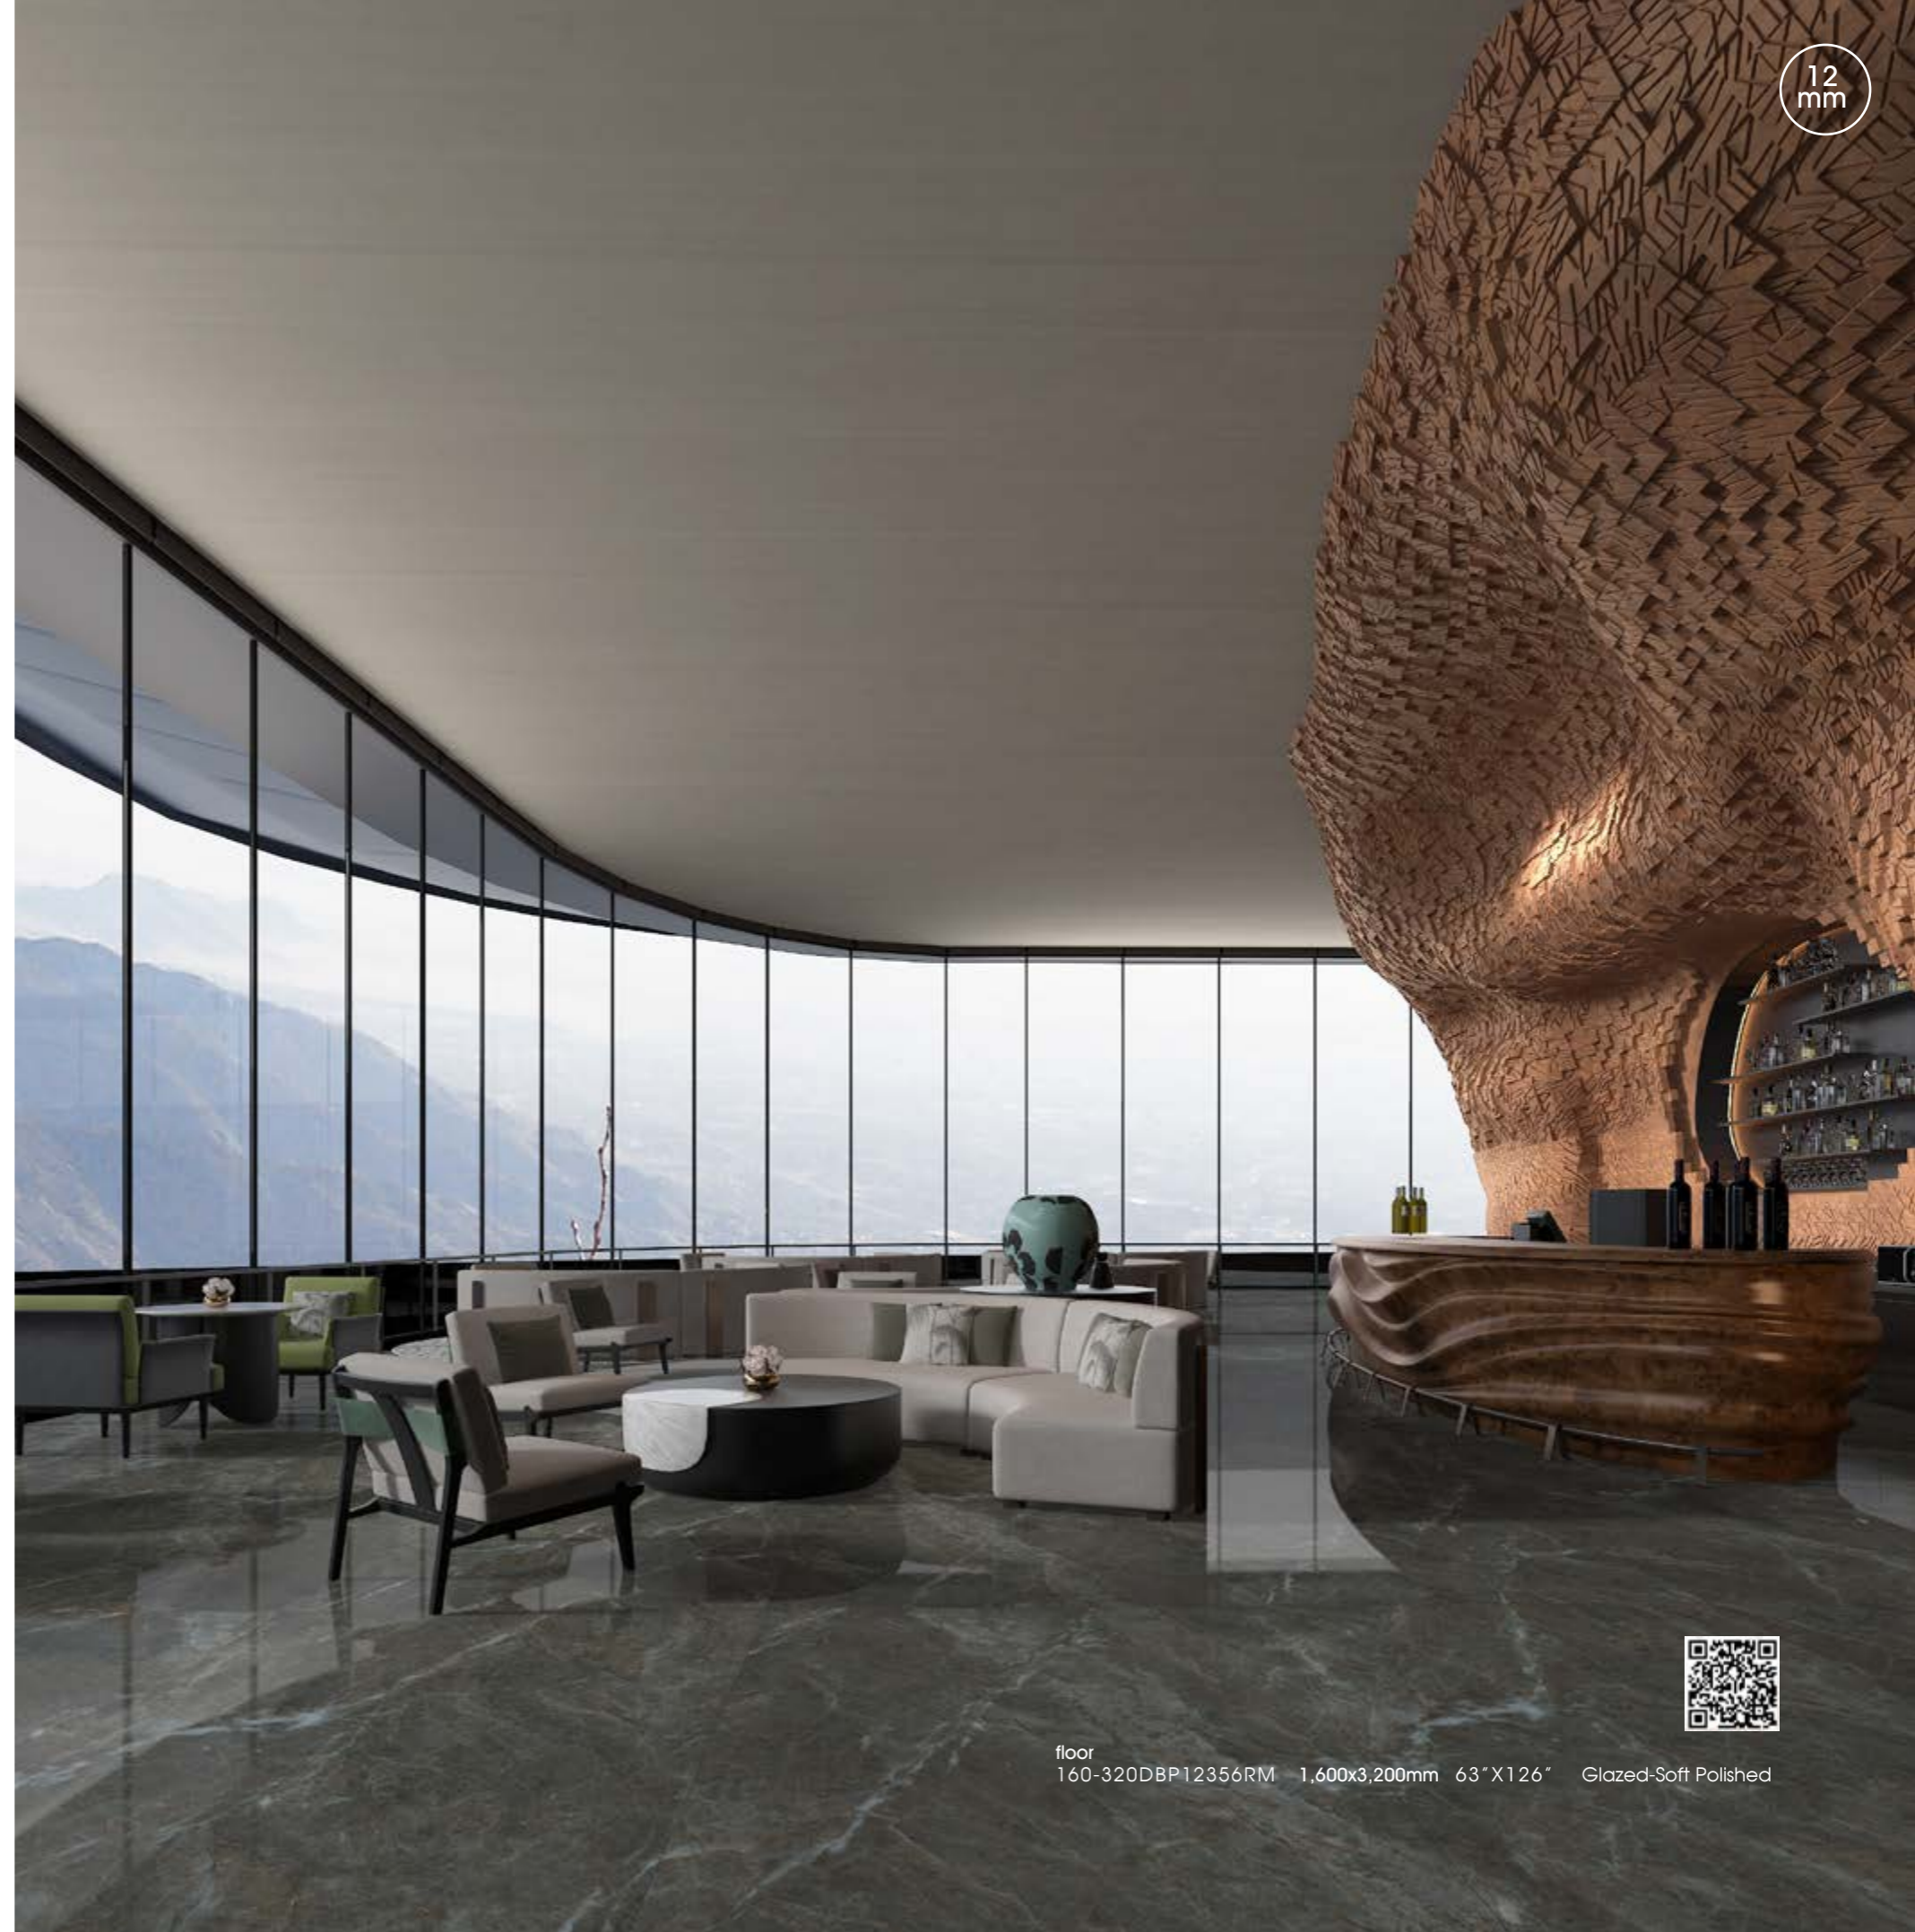

12
mm

floor
160-320DBP12356RM 1,600x3,200mm 63"X126" Glazed-Soft Polished