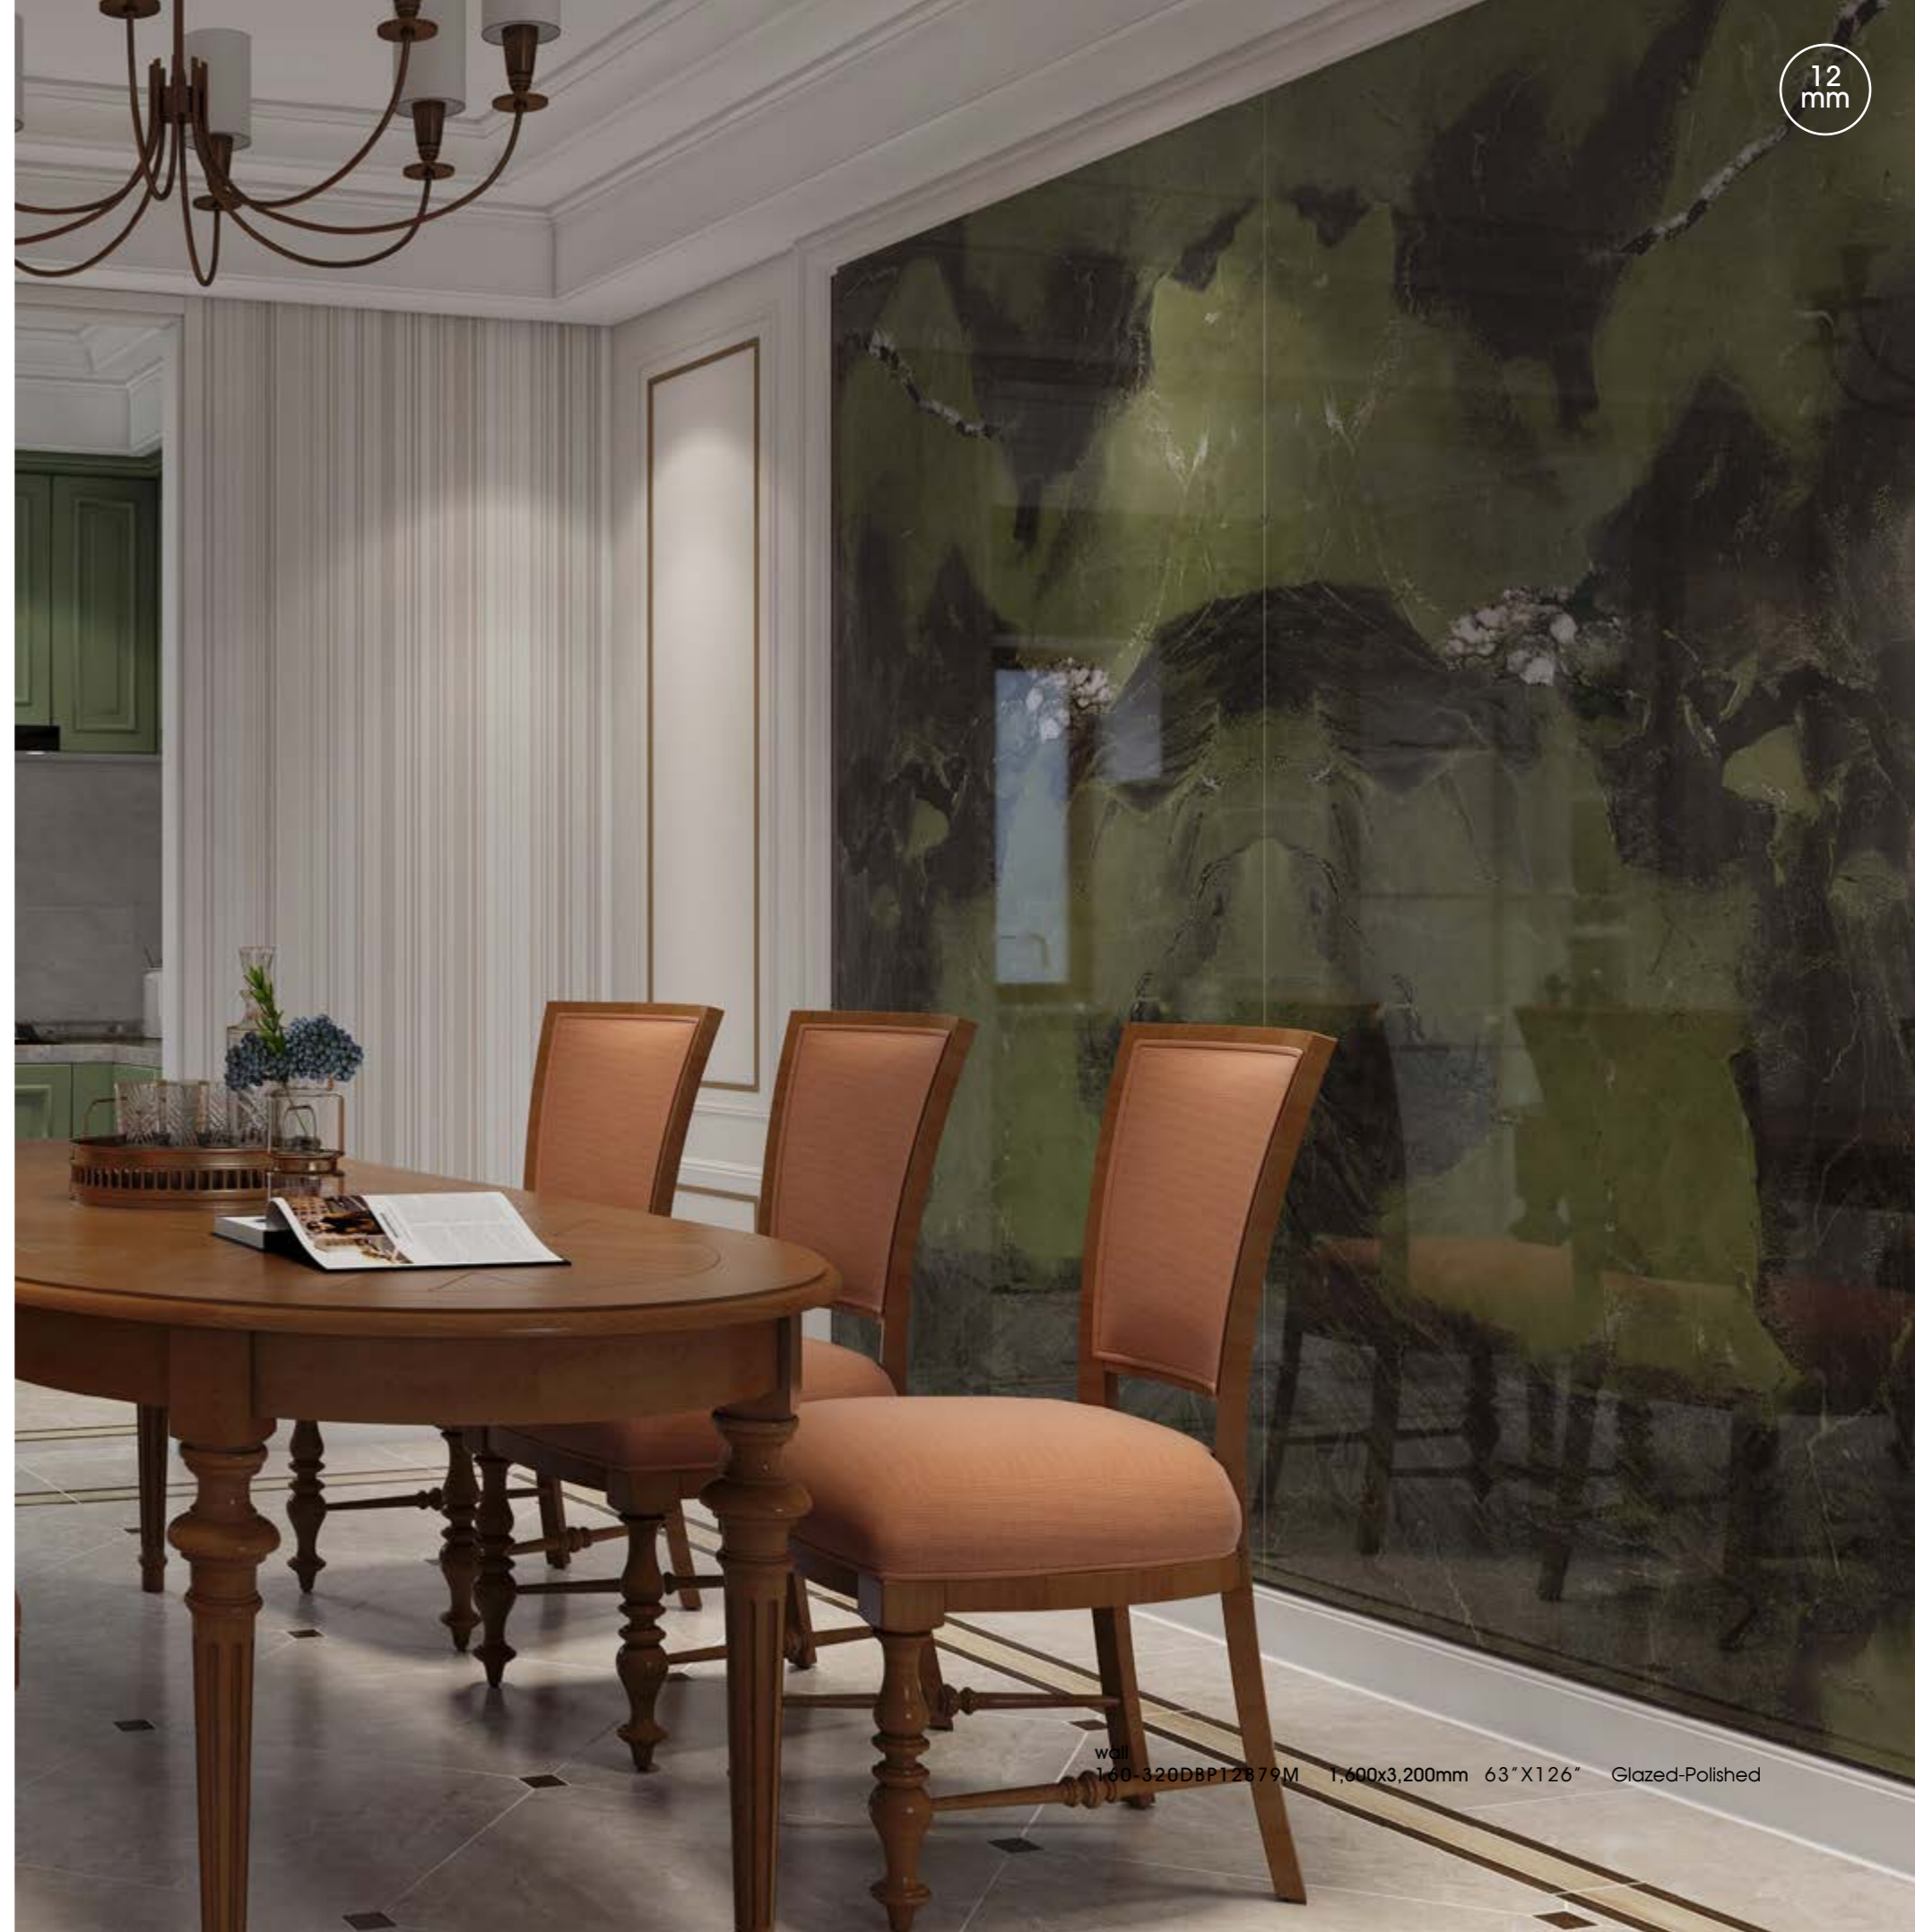

12
mm

wall
160-320DBP12879M 1,600x3,200mm 63"X126" Glazed-Polished