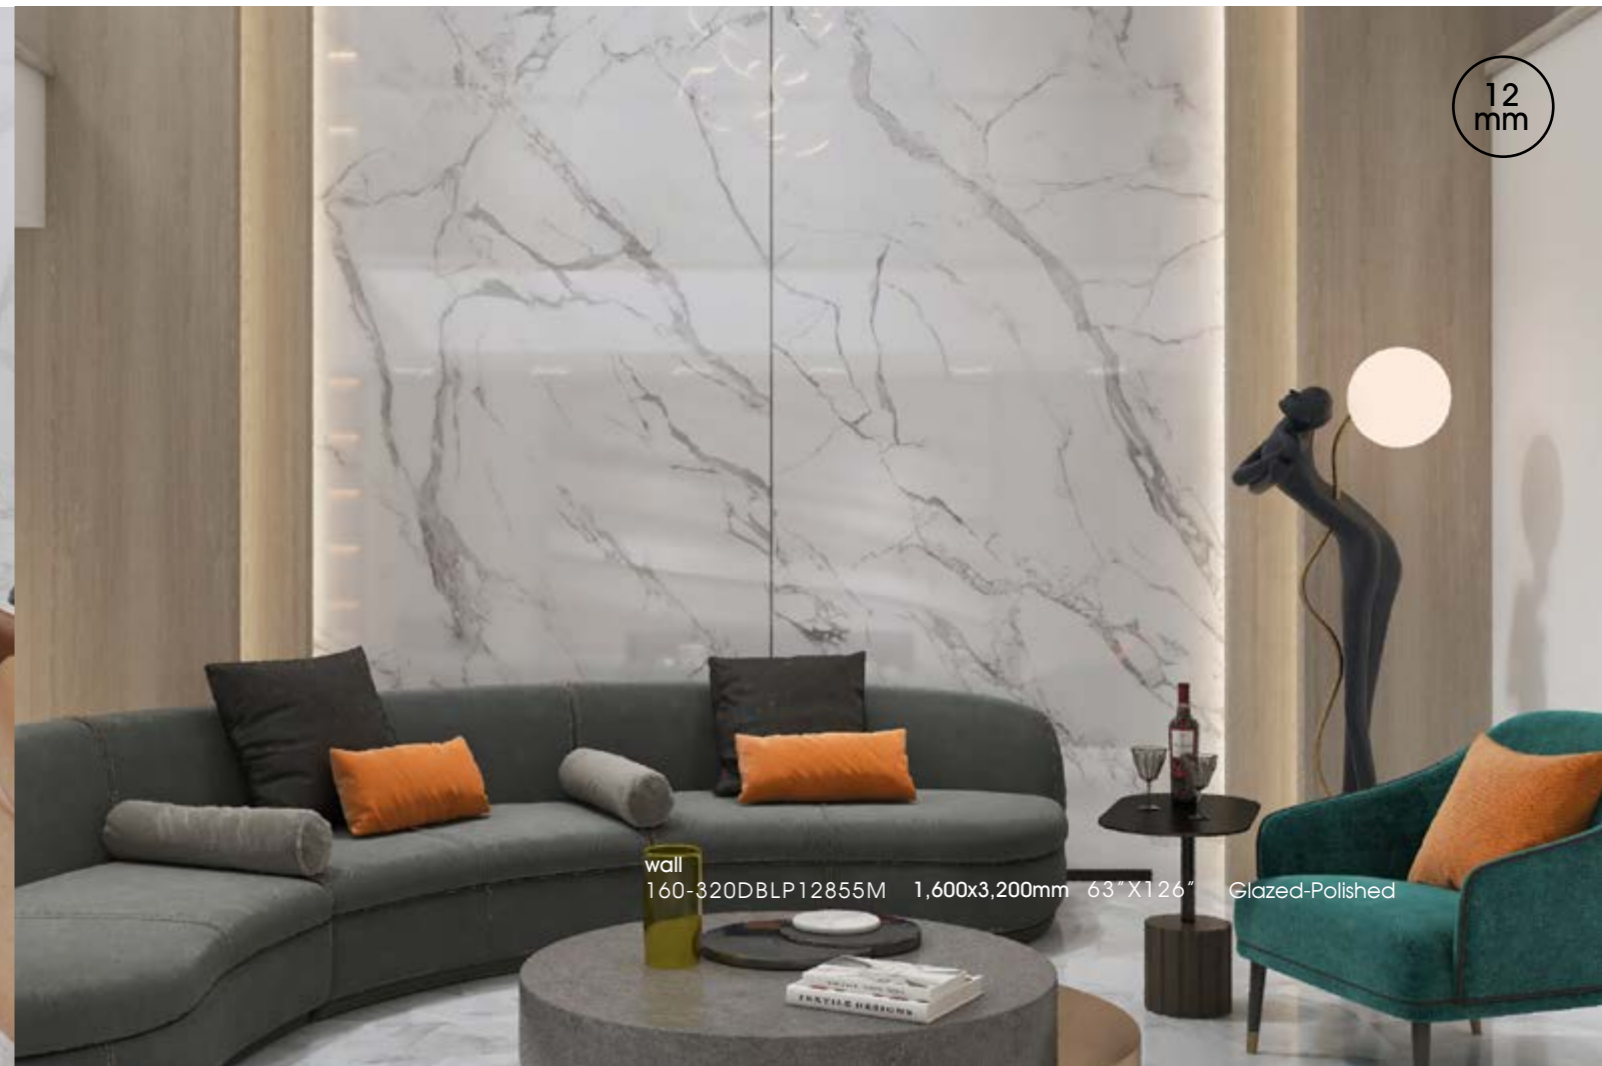

wall
160-320DBLP12855M 1,600x3,200mm 63"X126" Glazed-Polished