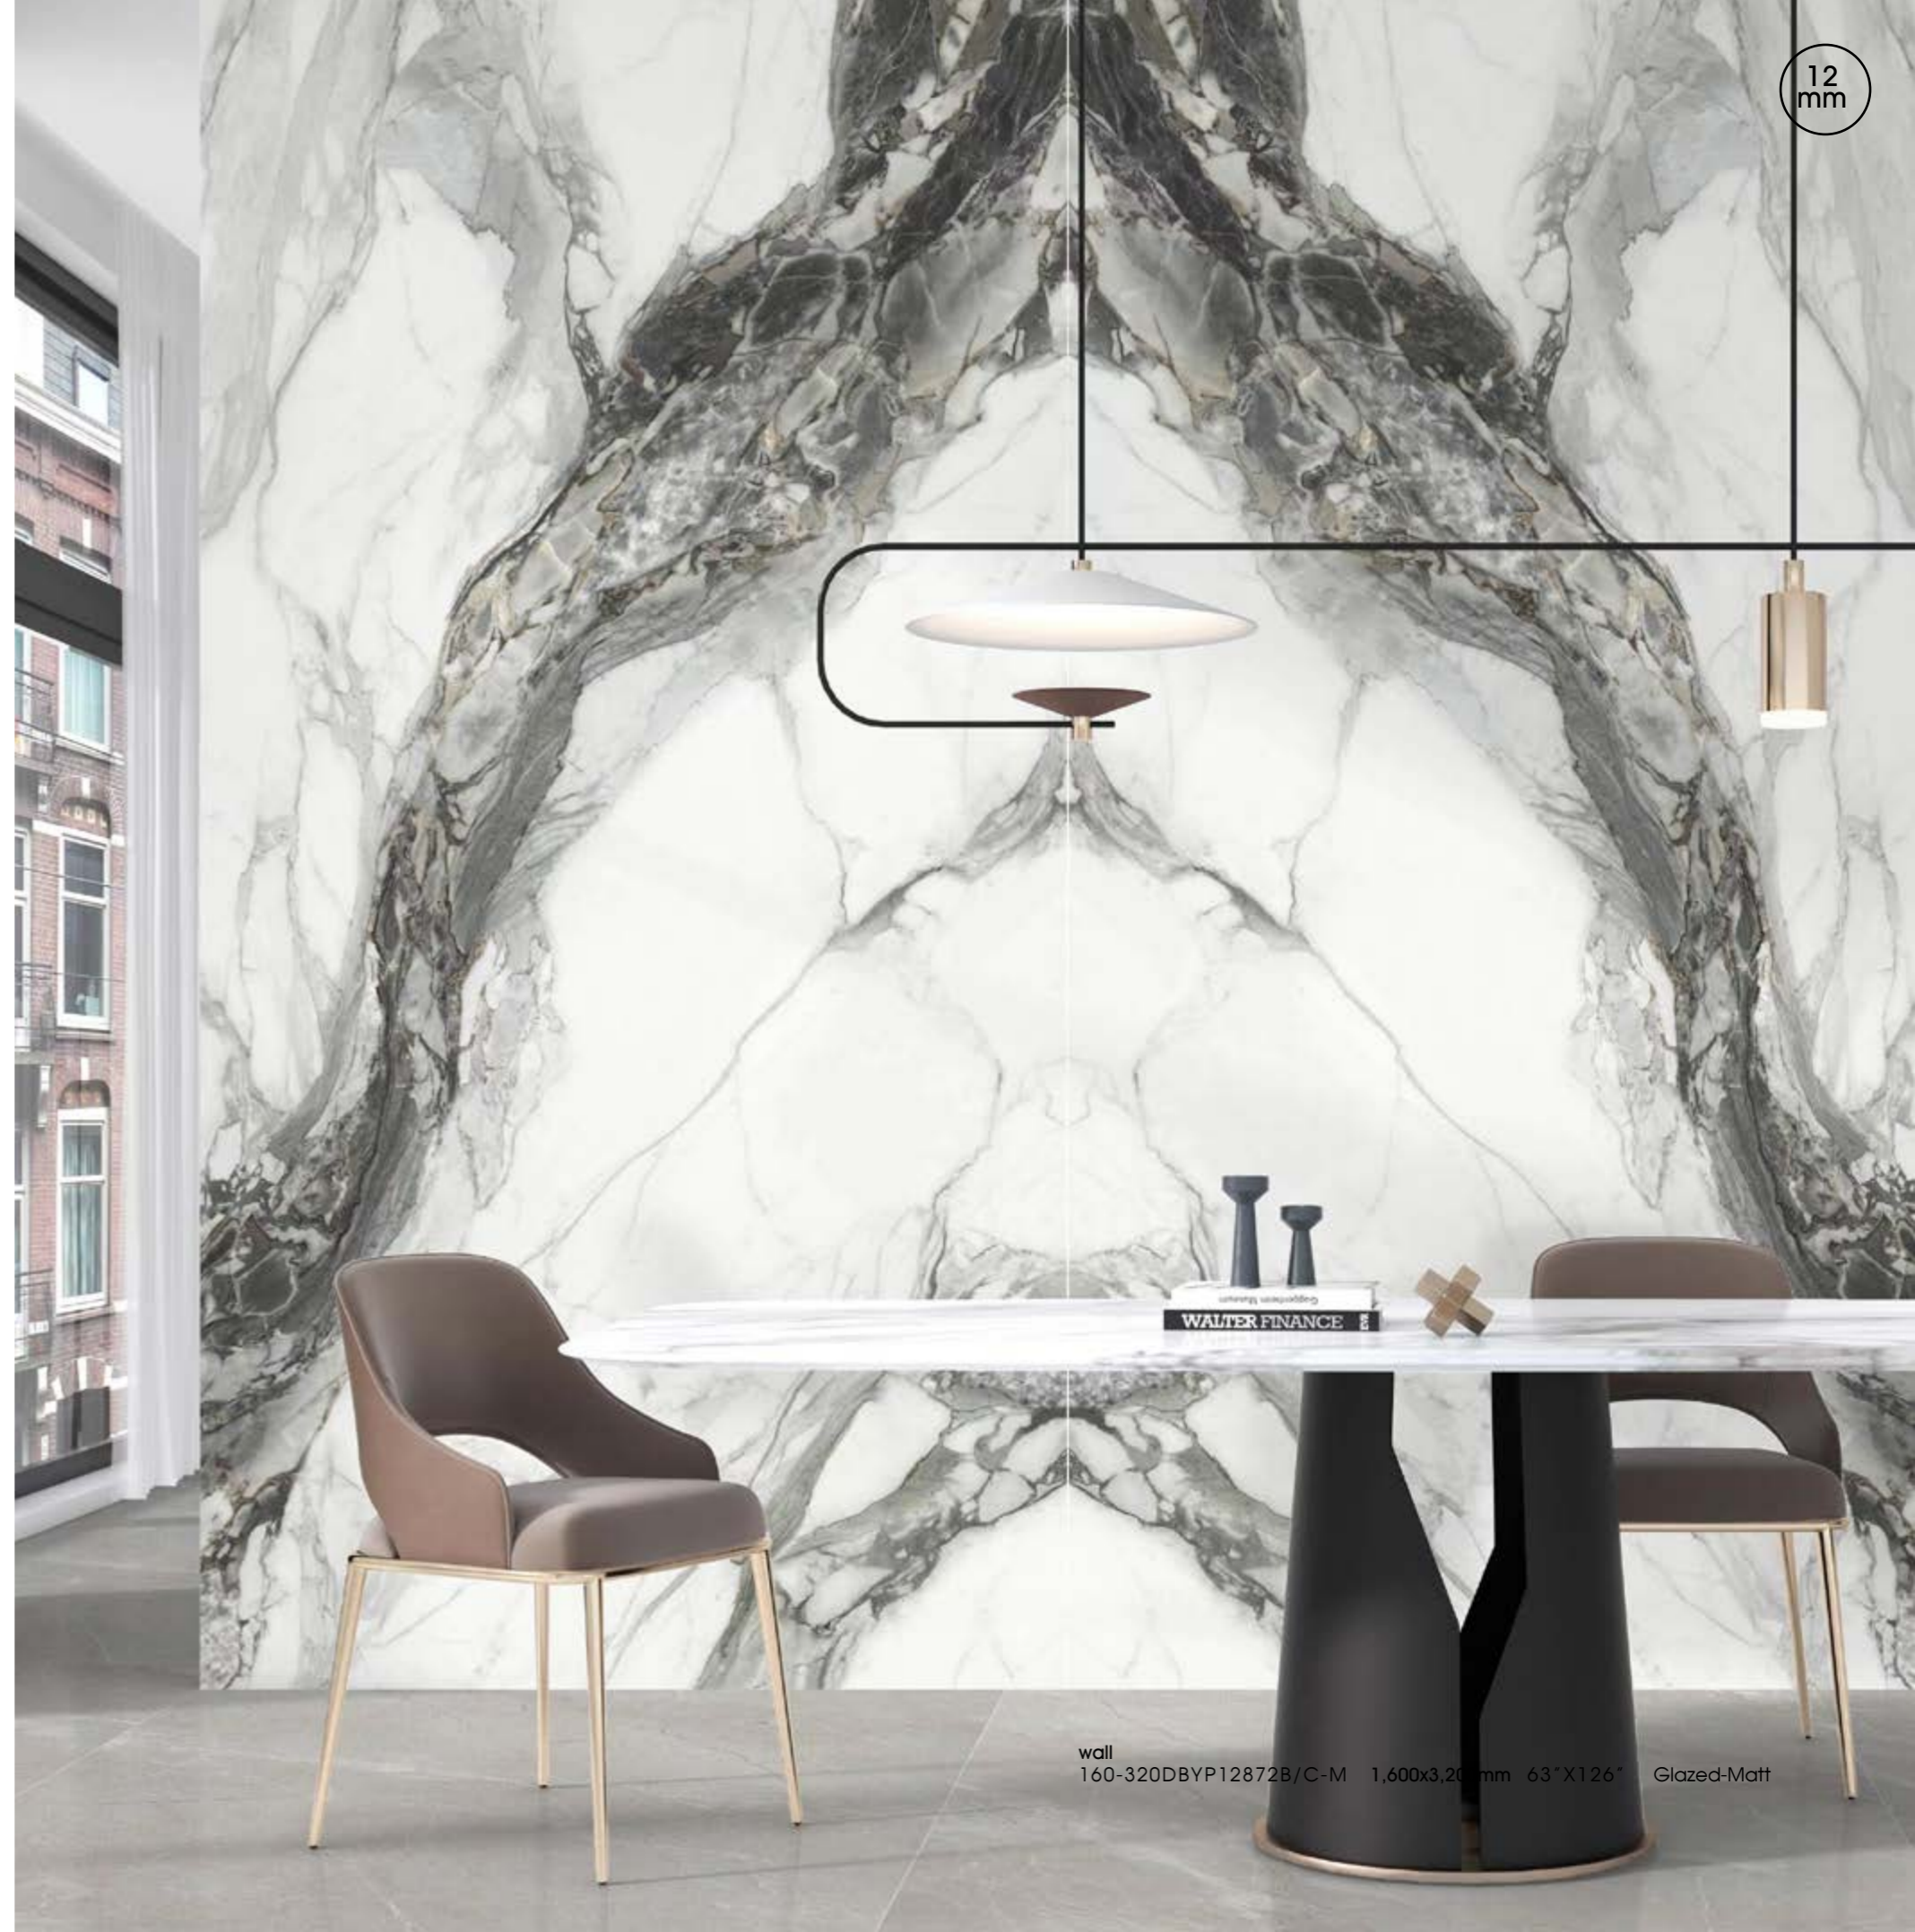

SLAB

Wall Floor desk island wardrobe

PRODUCT NUMBER

- **160-320DBY12872B/C-M**
160-320DBYP12872M

1,600x3,200mm **Phases:2**
63"X126"

FORMATOS / SIZES / FORMAT

1,600x3,200mm **12 mm**
63"X126"

Glazed-Matt
Glazed-Polished