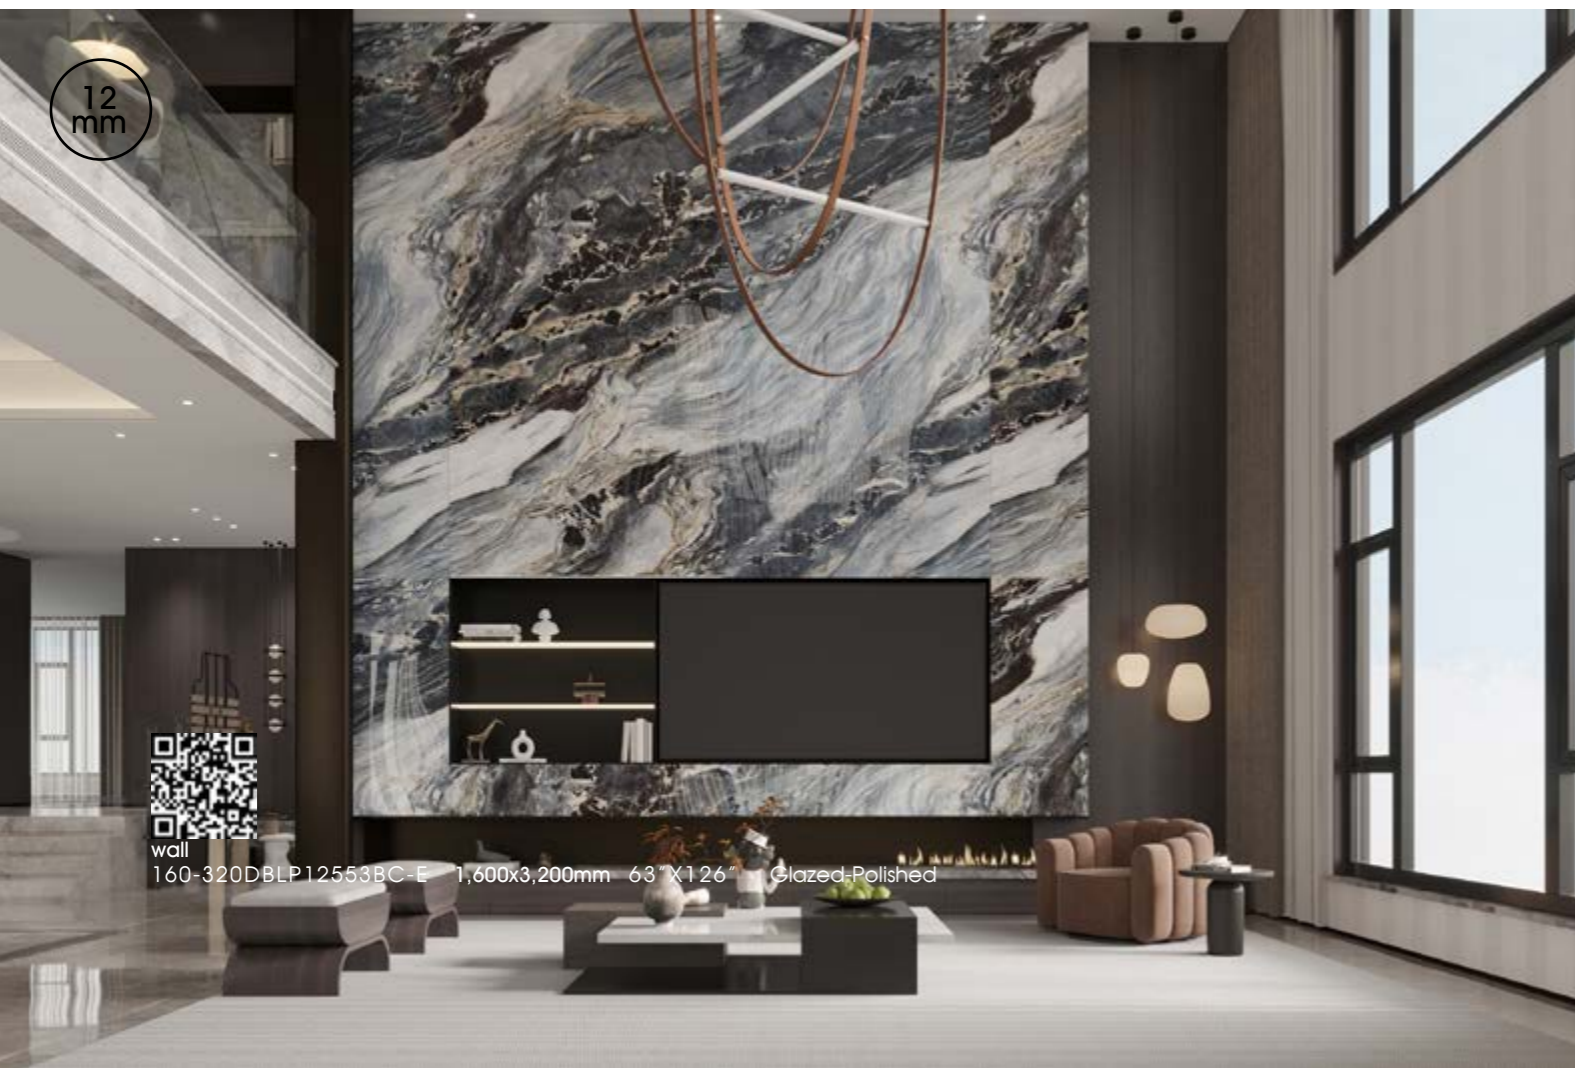

FORMATOS /SIZES / FORMAT

1,600x3,200mm ∇ 12mm
63"X126"

Glazed-Polished