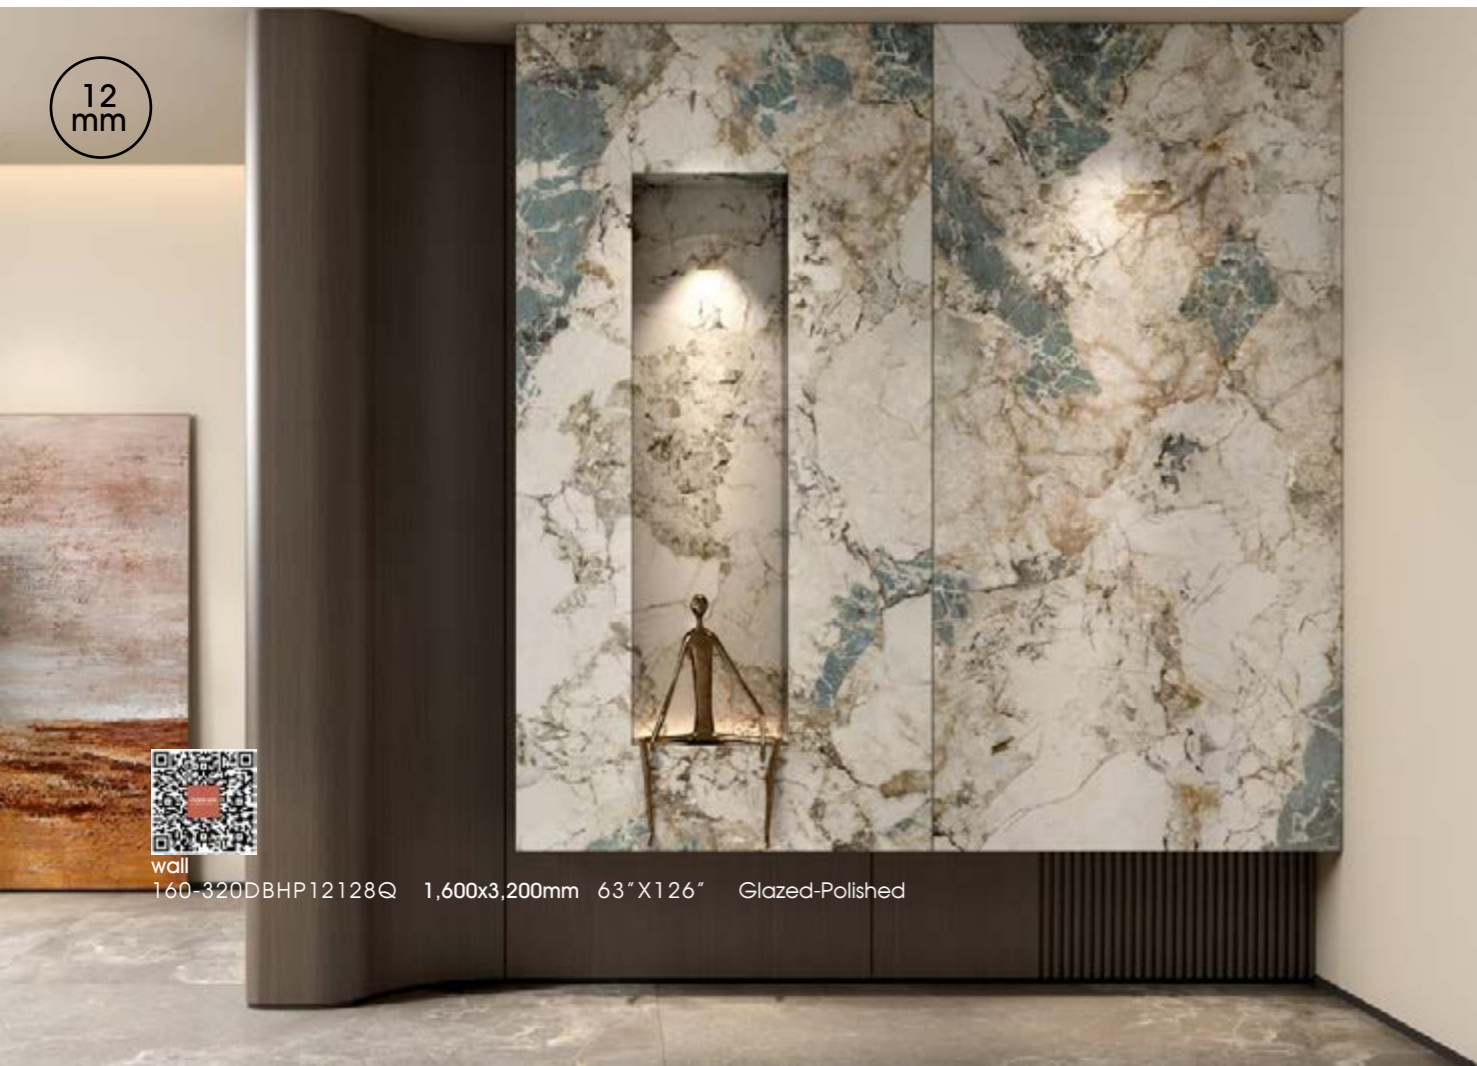

Wall Floor desk island wardrobr

PRODUCT NUMBER

• **160-320DBH12551Q**

• **1,600x3,200mm** Phases:2
63"X126"

FORMATOS /SIZES / FORMAT

1,600x3,200mm 63"X126"	12mm
Glazed-Matt	

12 mm

wall
160-320DBHP12128Q 1,600x3,200mm 63"X126" Glazed-Polished