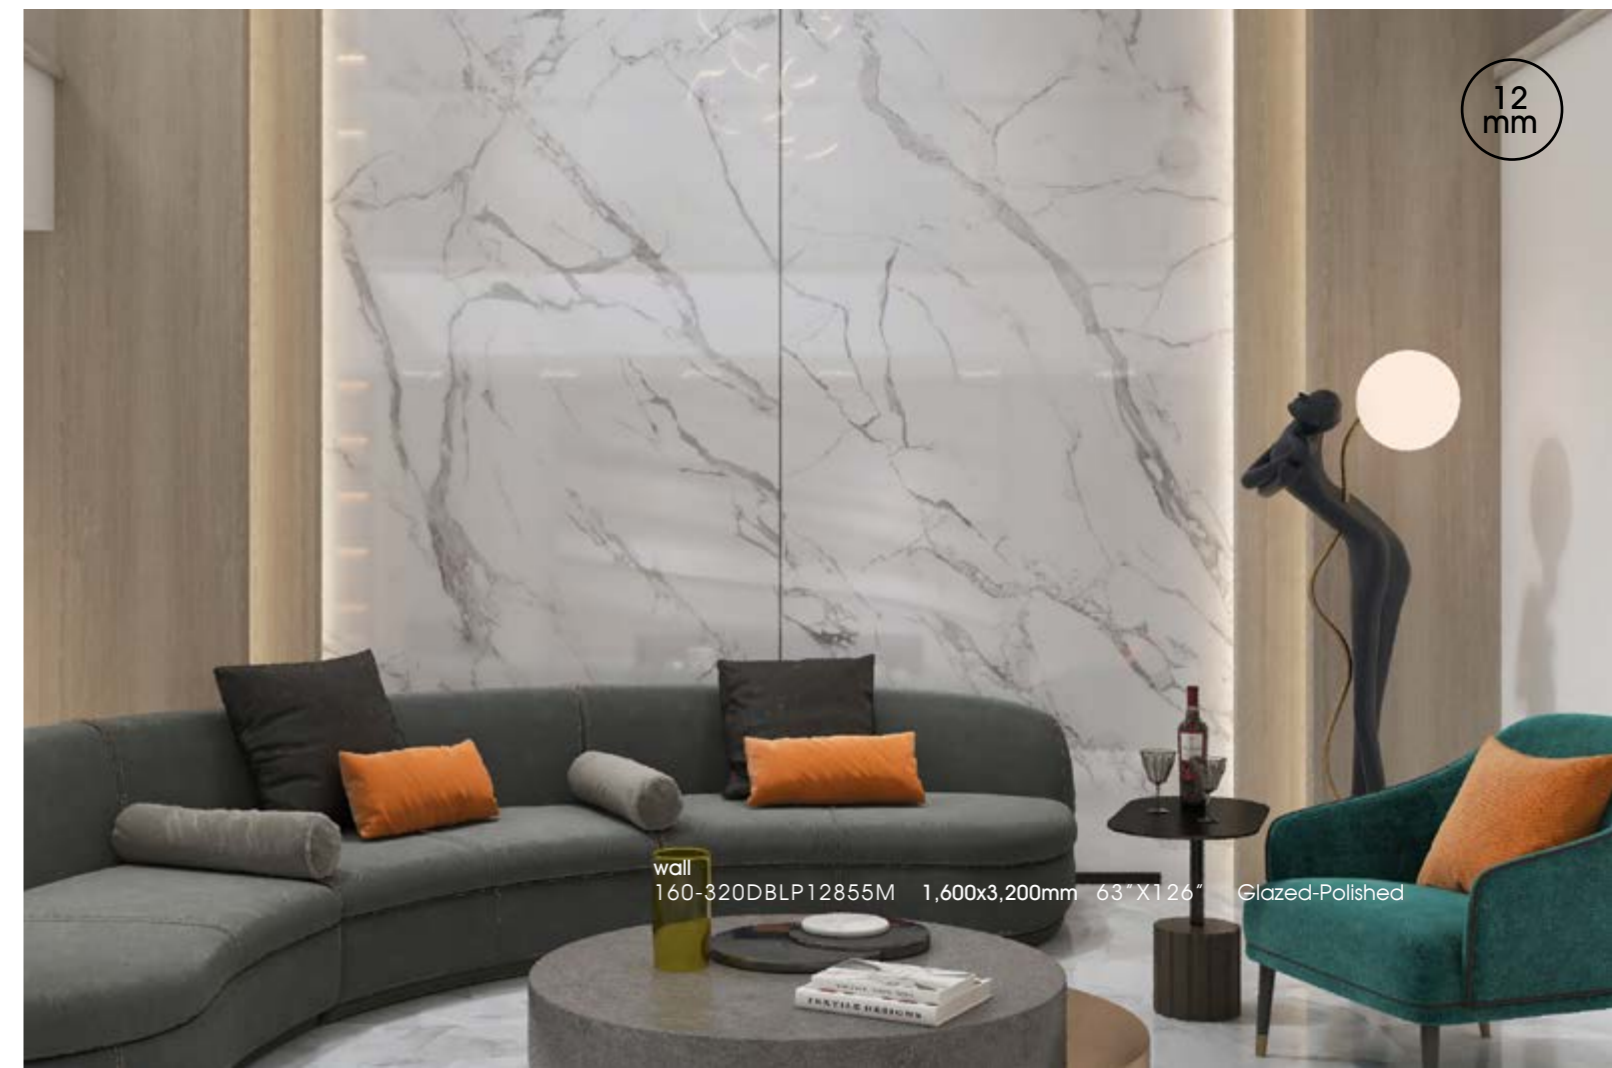

FORMATOS /SIZES / FORMAT

1,600x3,200mm **12mm**
63"X126"

Glazed-Polished

wall
160-320DBLP12855M 1,600x3,200mm 63"X126" Glazed-Polished