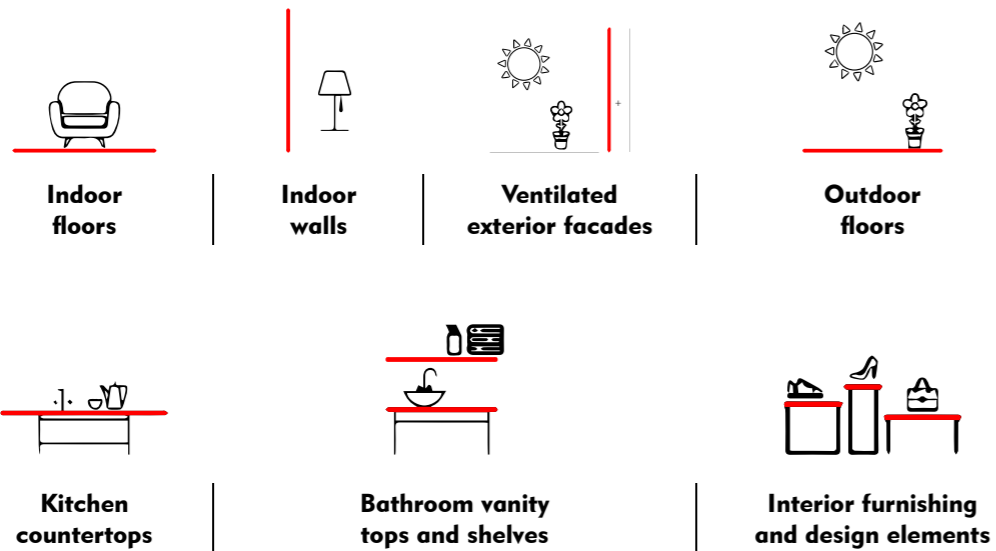

EVERYWHERE YOU LIKE

EVERY FAMILY DESERVES MONALISA.