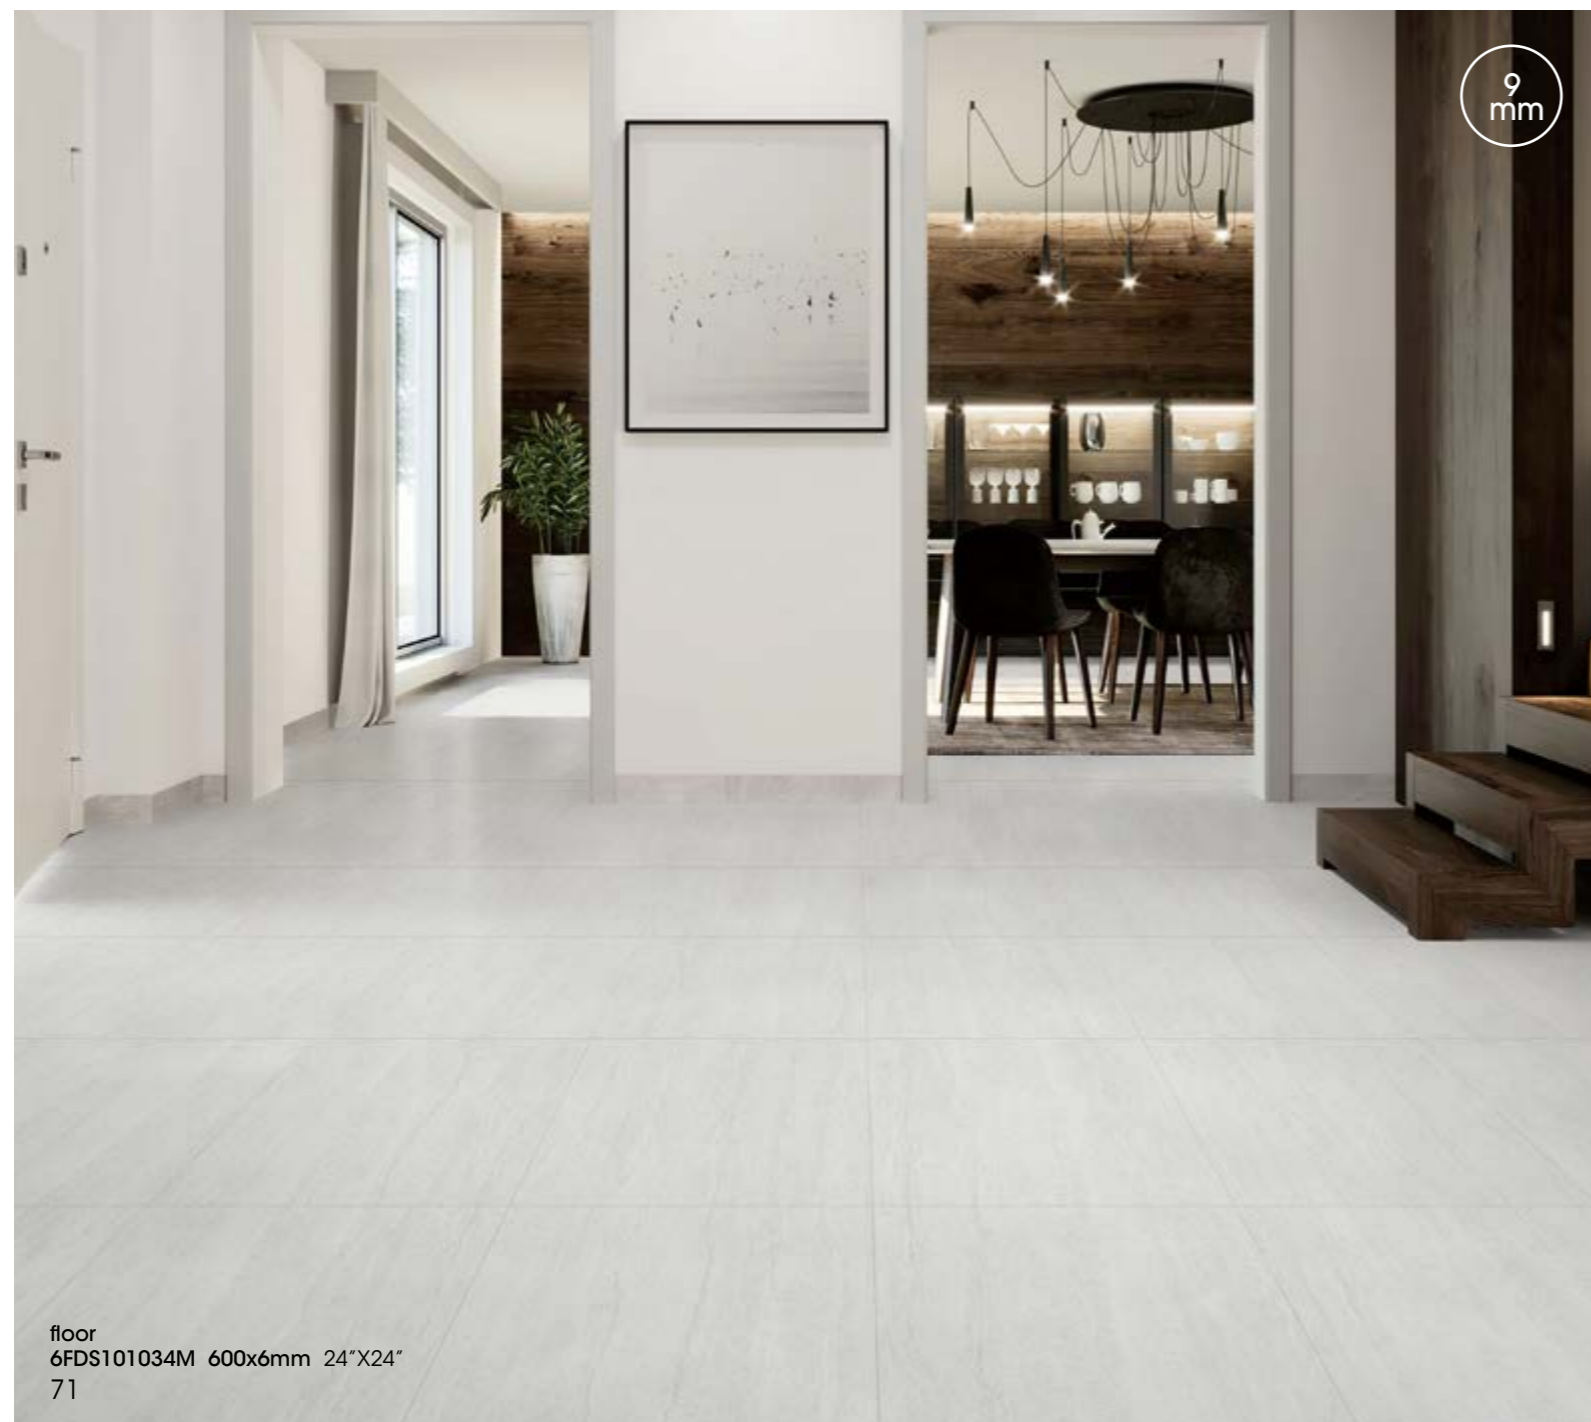

ROMA ANTICA

600x1,200mm
24"X48"
600x600mm
24"X24"

floor
6FDS101034M 600x6mm 24"X24"
71