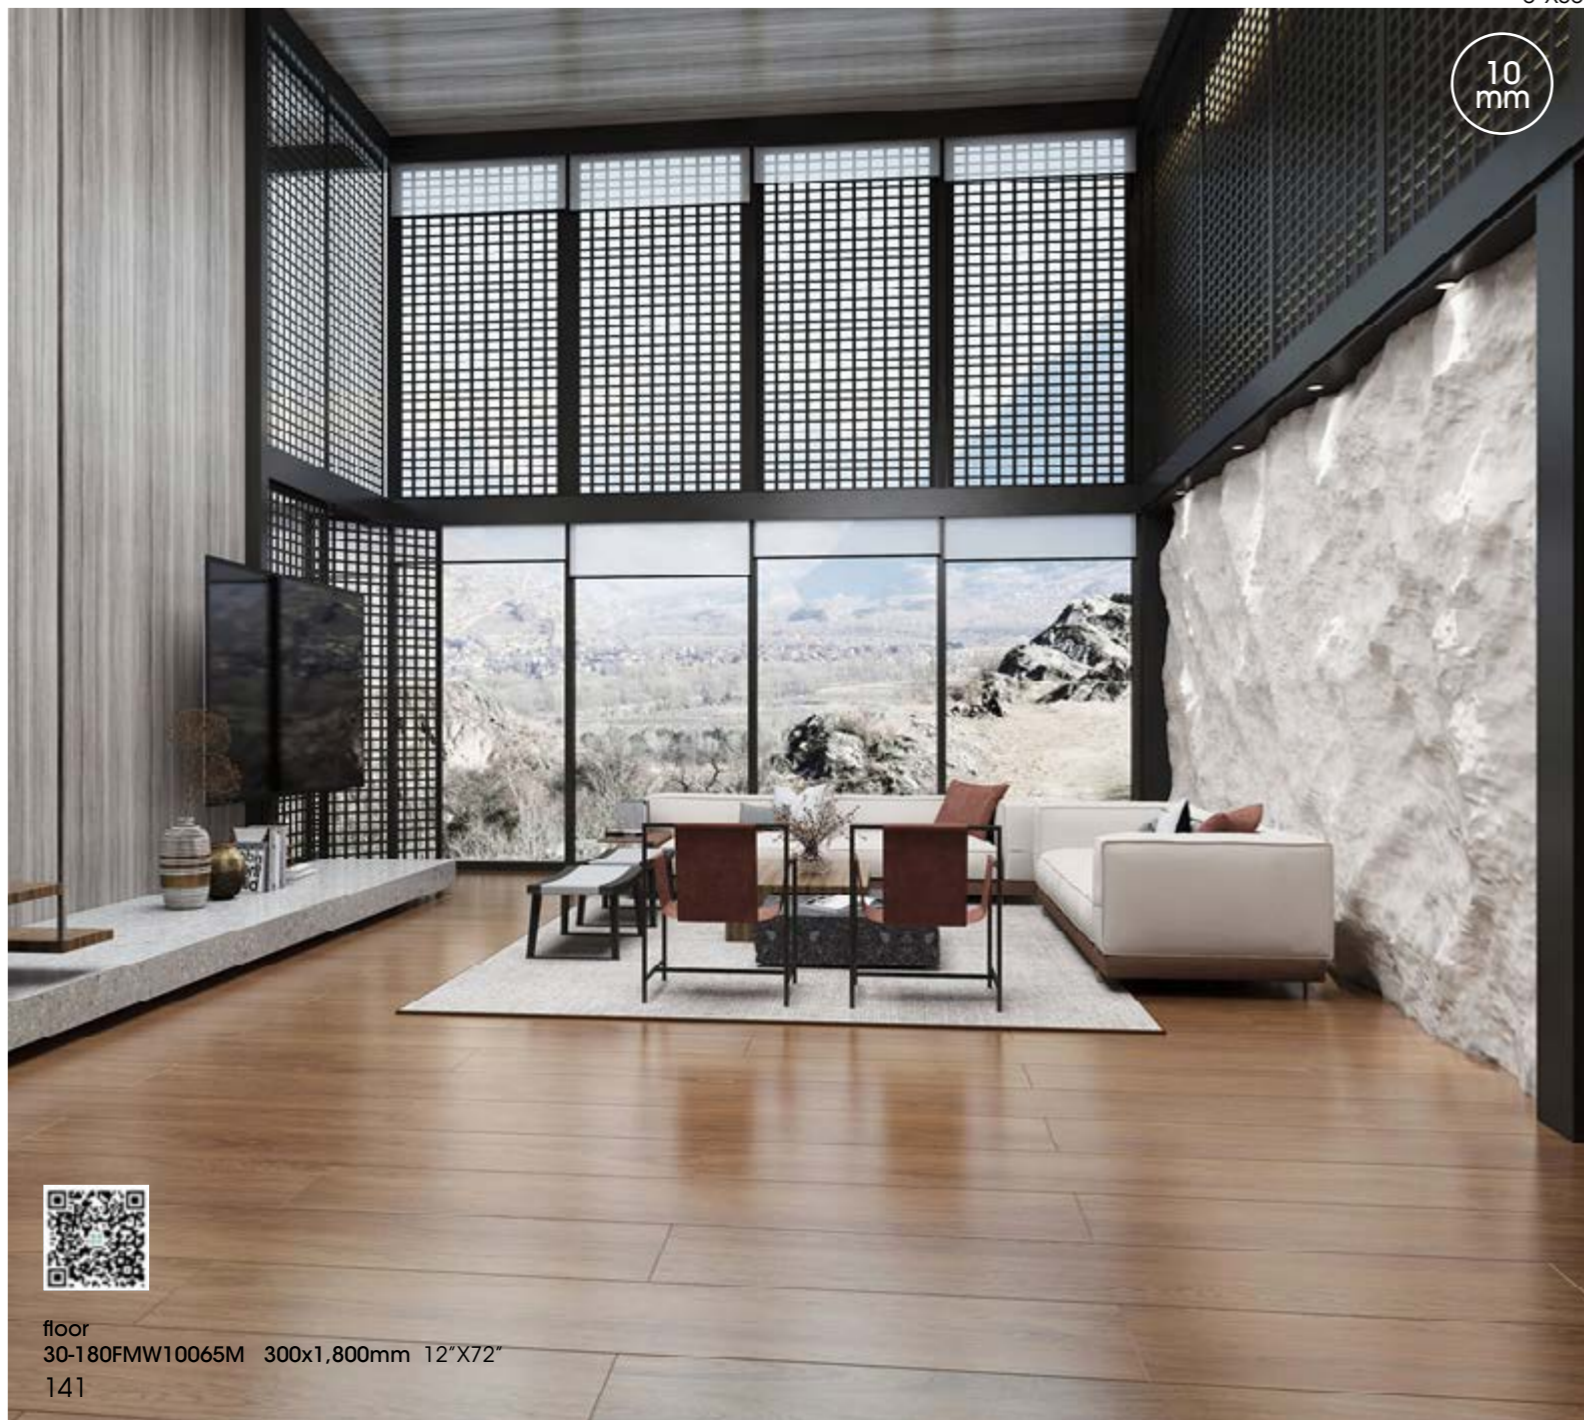

30-180FMW10058M Phases:6
300x1,800mm 12"X72" Glazed-Matt

30-180FMW10059M Phases:6
300x1,800mm 12"X72" Glazed-Matt

CERAMIC WOOD

300x1,800mm
12"X72"

200x1,200mm
8"X48"

150x900mm
6"X36"

10
mm

floor
30-180FMW10065M 300x1,800mm 12"X72"