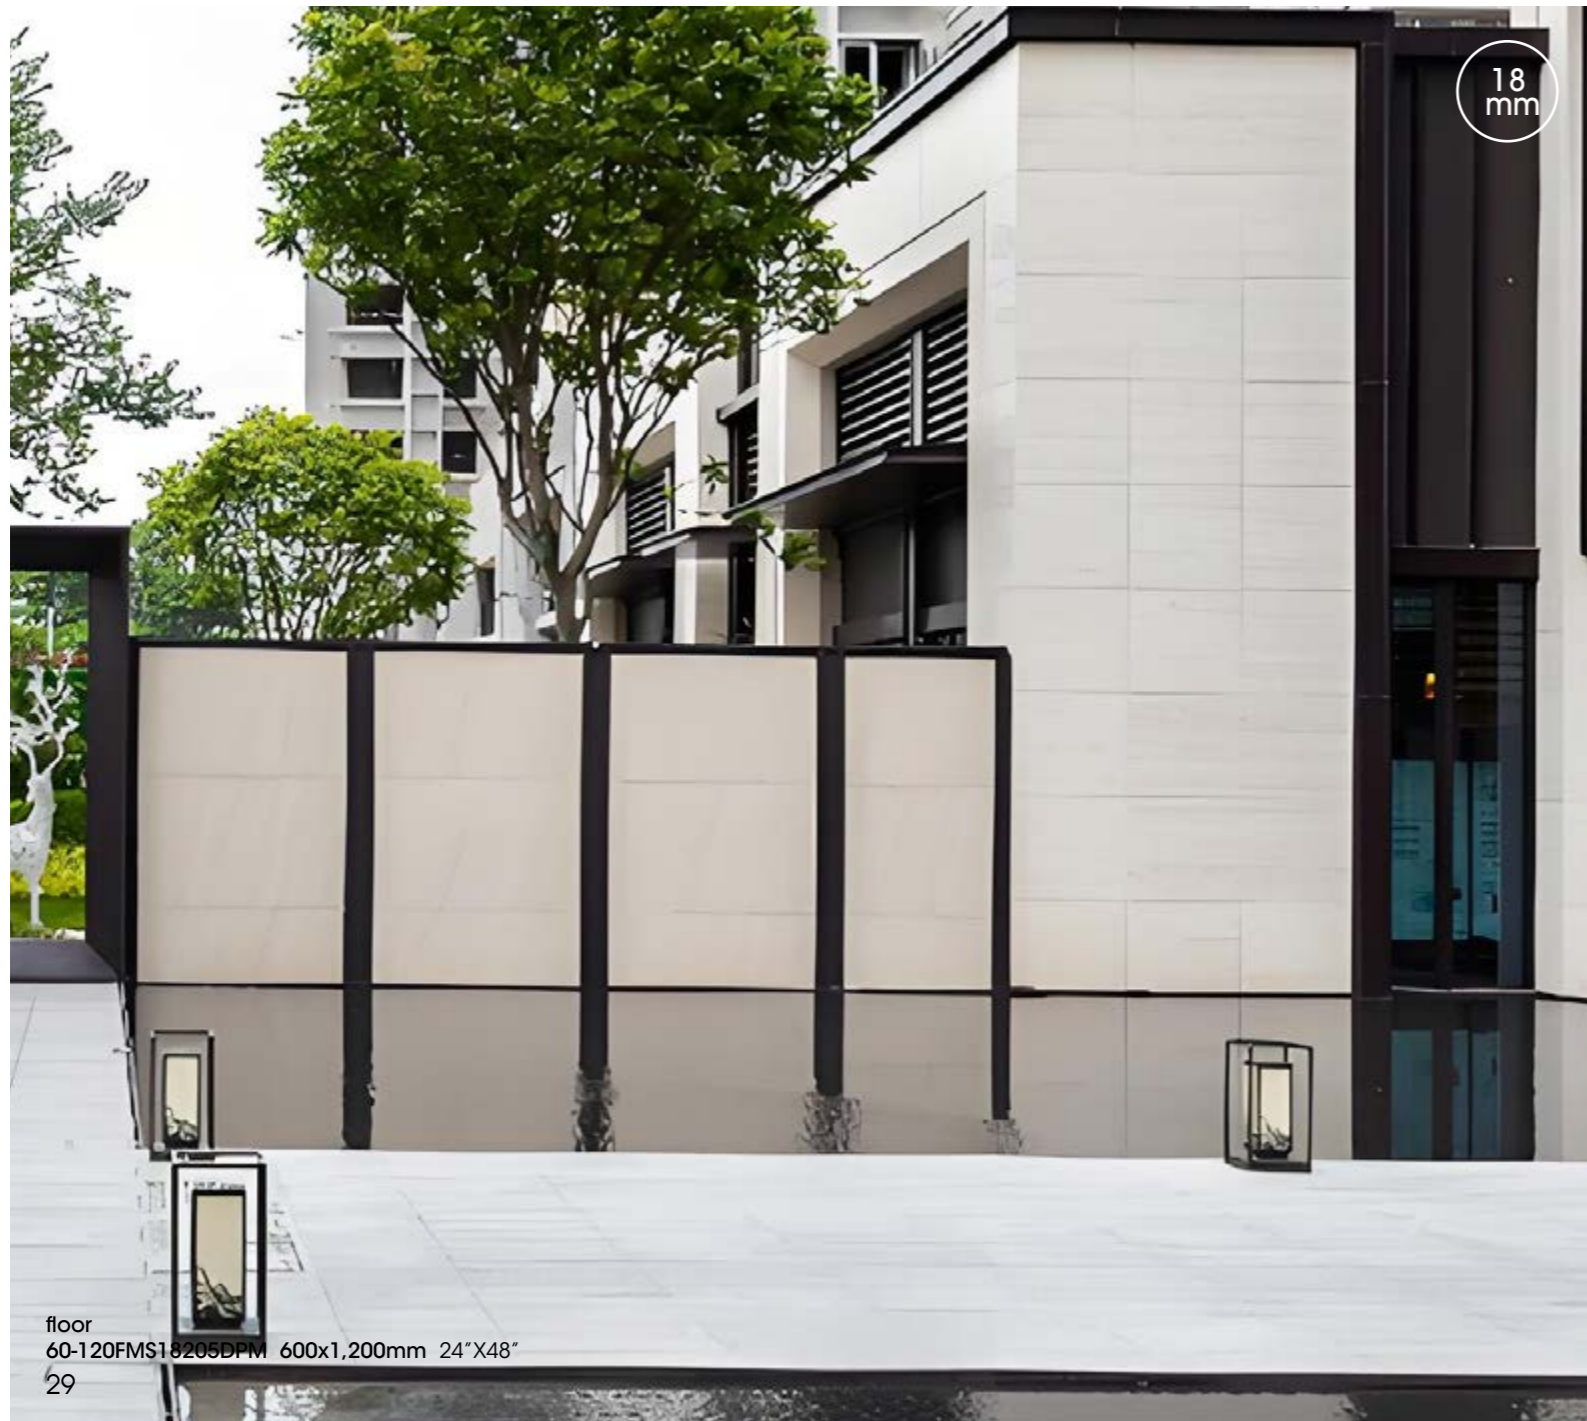

ROMAN GRANITE

600x1,200mm
24"X48"

18
mm