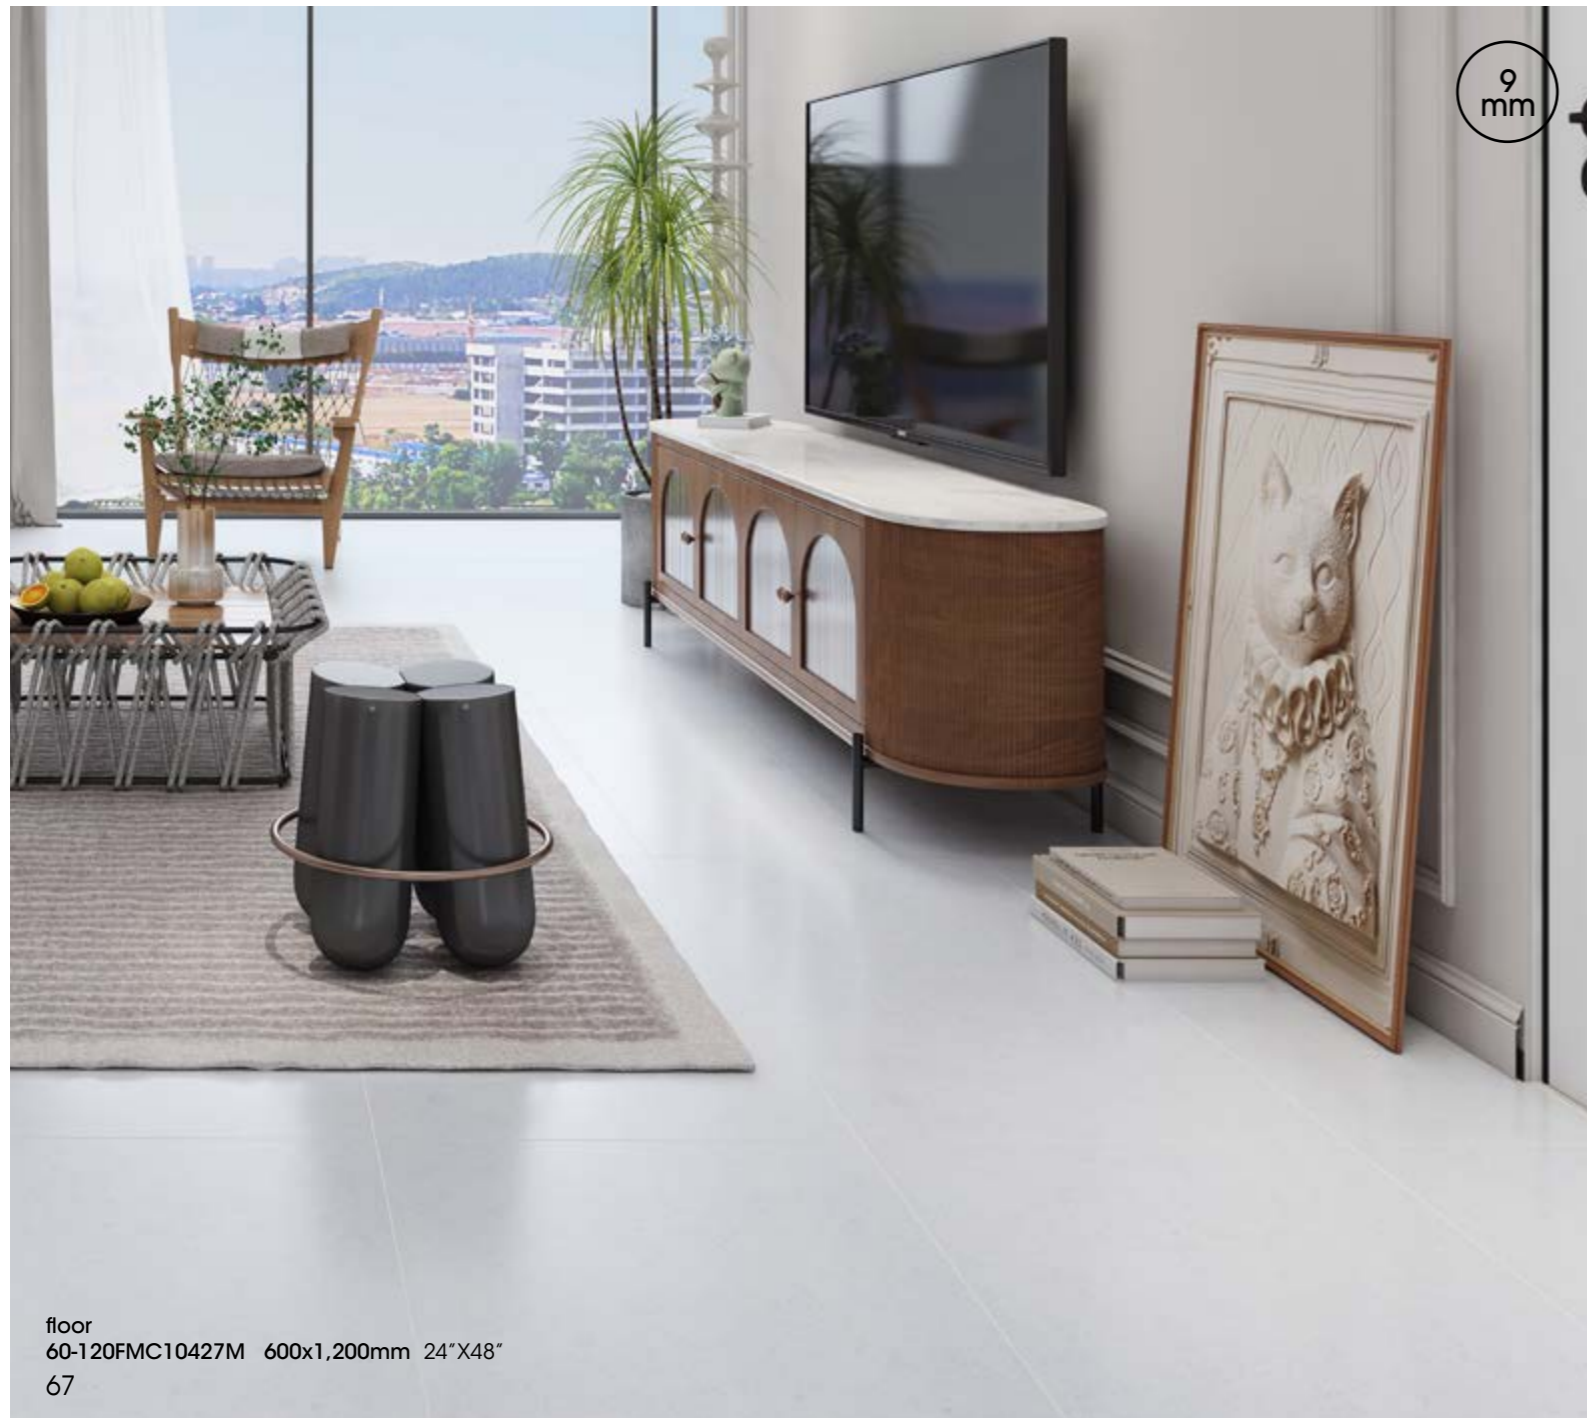

60-120FMC10806M Phases:8
600x1,200mm 24"x48"
Glazed-Matt 9mm

60-120FMC10423M Phases:1
600x1,200mm 24"x48"
Glazed-Matt 9mm

TIMELESS ELEGANCE/ LIGHT LUXURY STONE

600x1,200mm
24"x48"

9
mm

floor
60-120FMC10427M 600x1,200mm 24"x48"