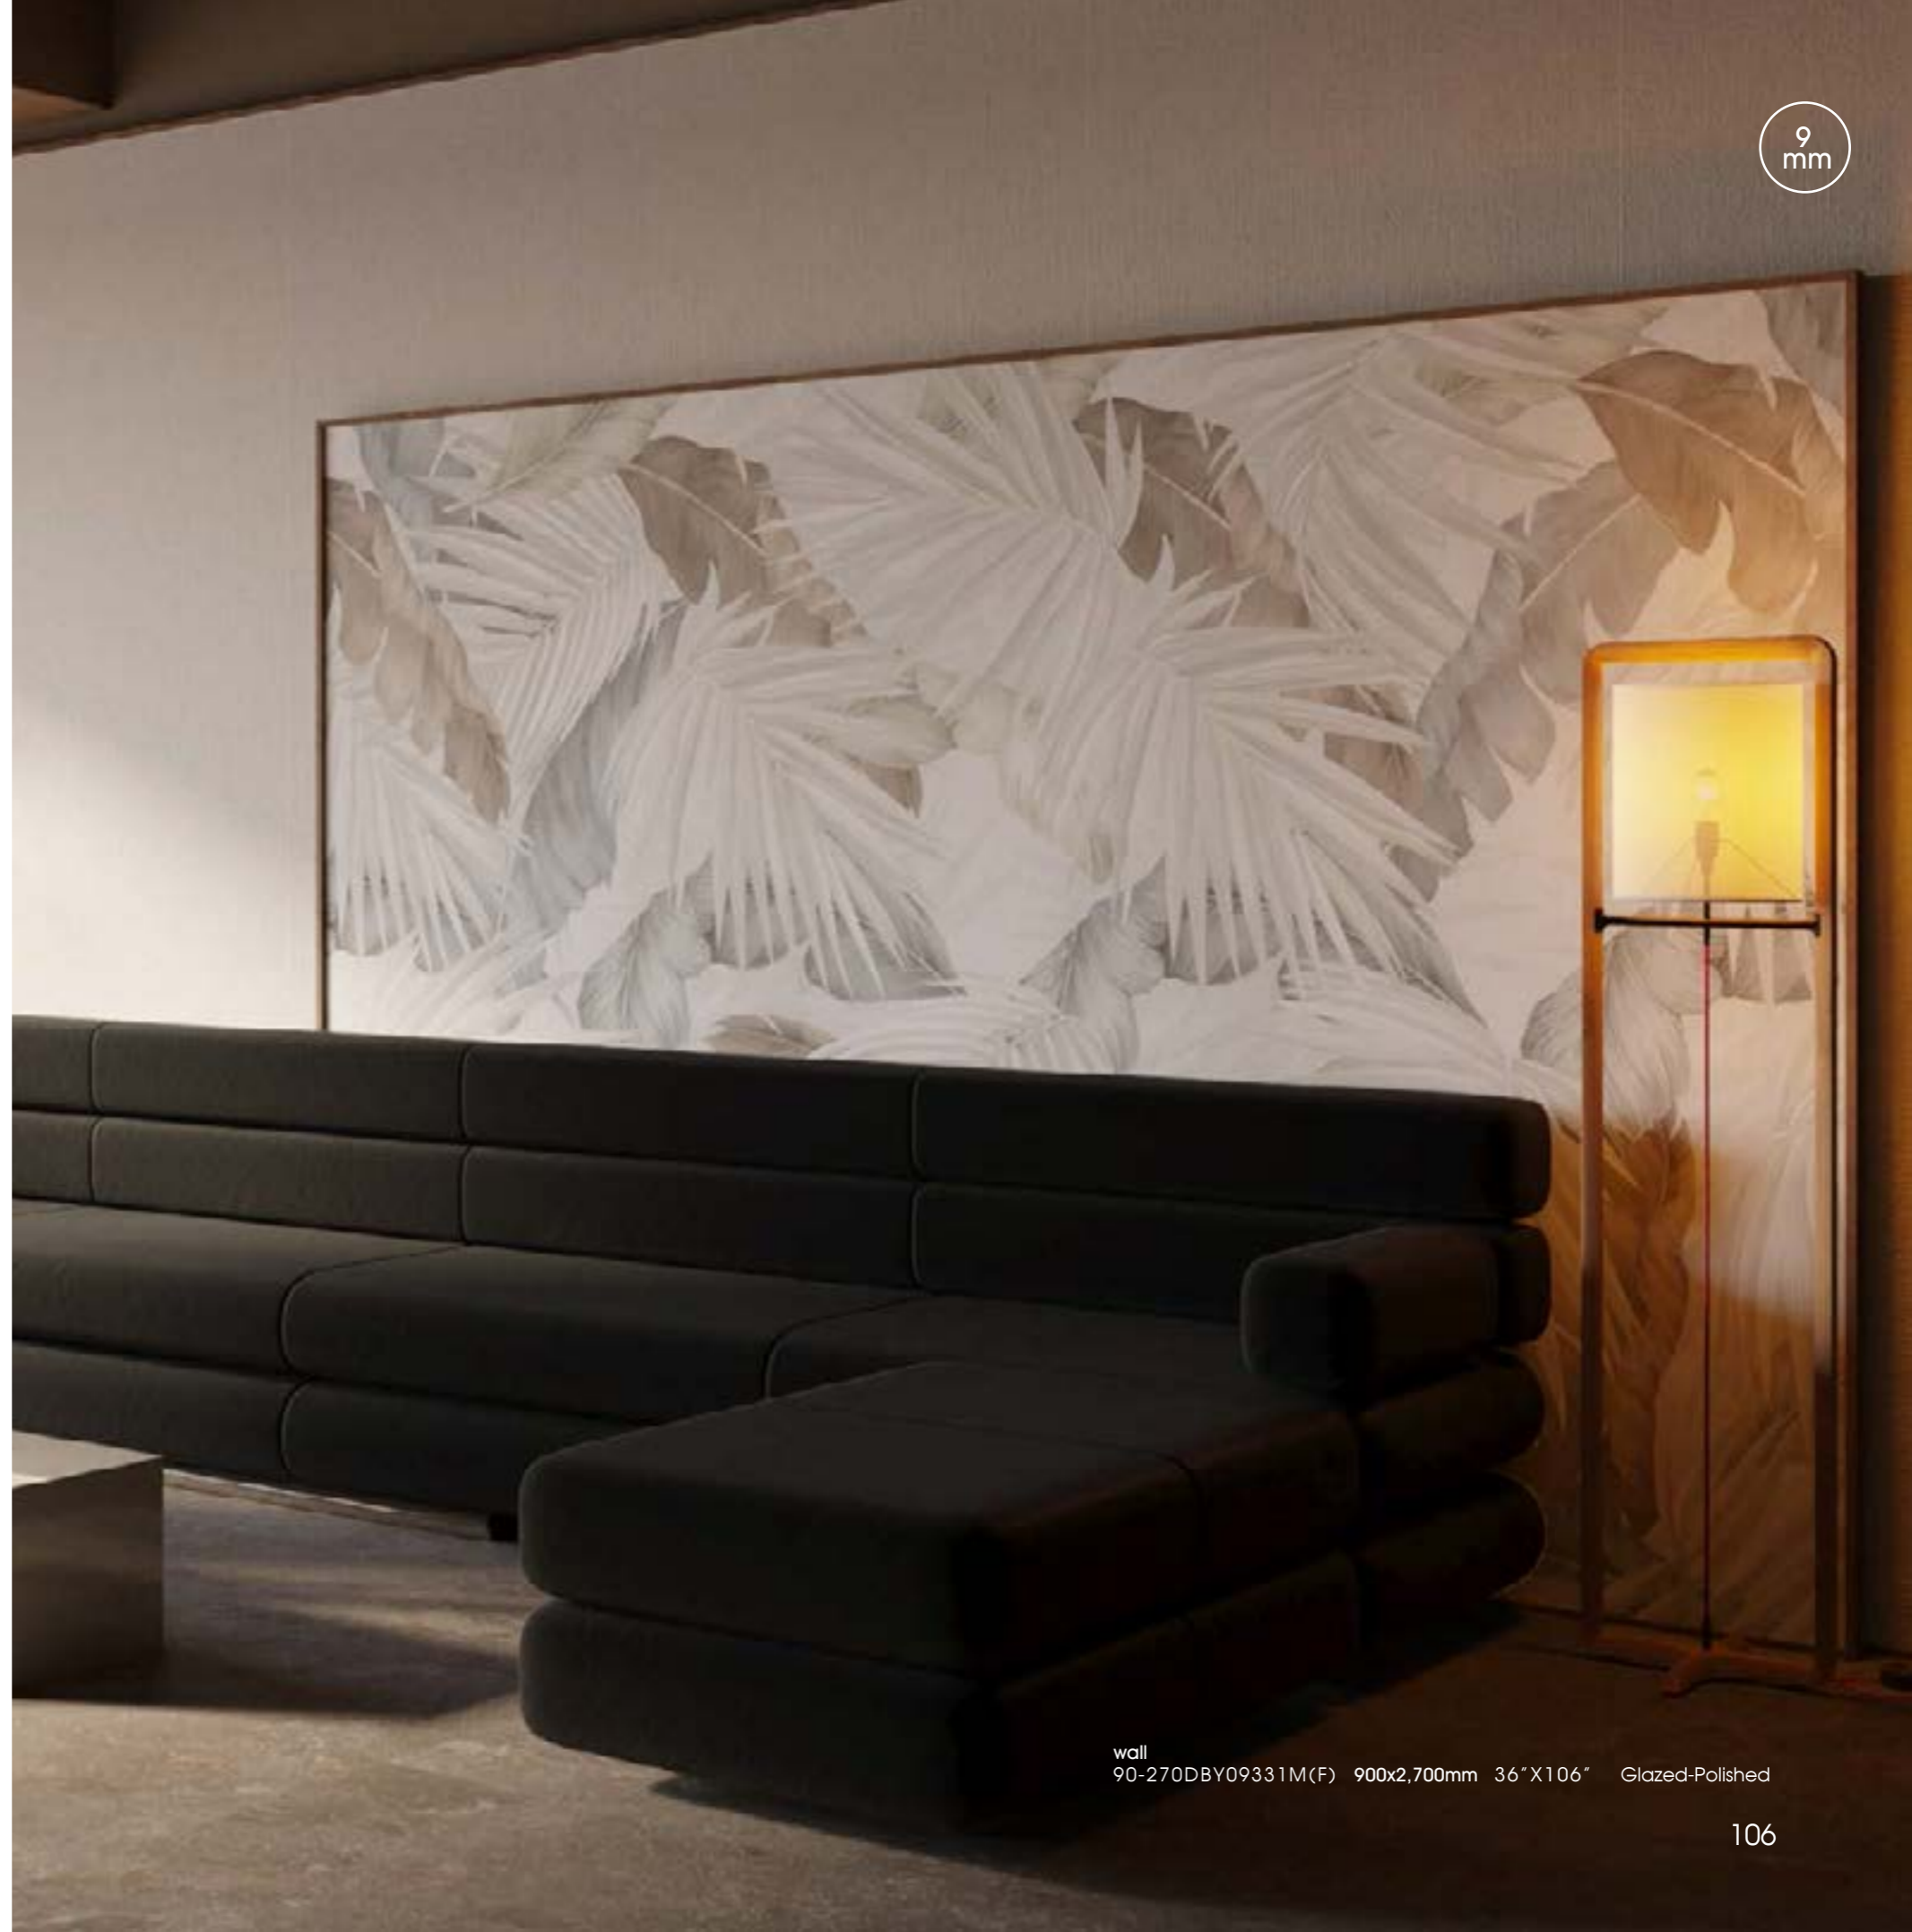

● **900x2,700mm**
36"X106"

Phases:5

FORMATOS /SIZES / FORMAT

900x2,700mm
36"X106"

9 mm

Glazed-Polished

wall
90-270DBY09331M(F) 900x2,700mm 36"X106" Glazed-Polished

WALL DECORATION TILES