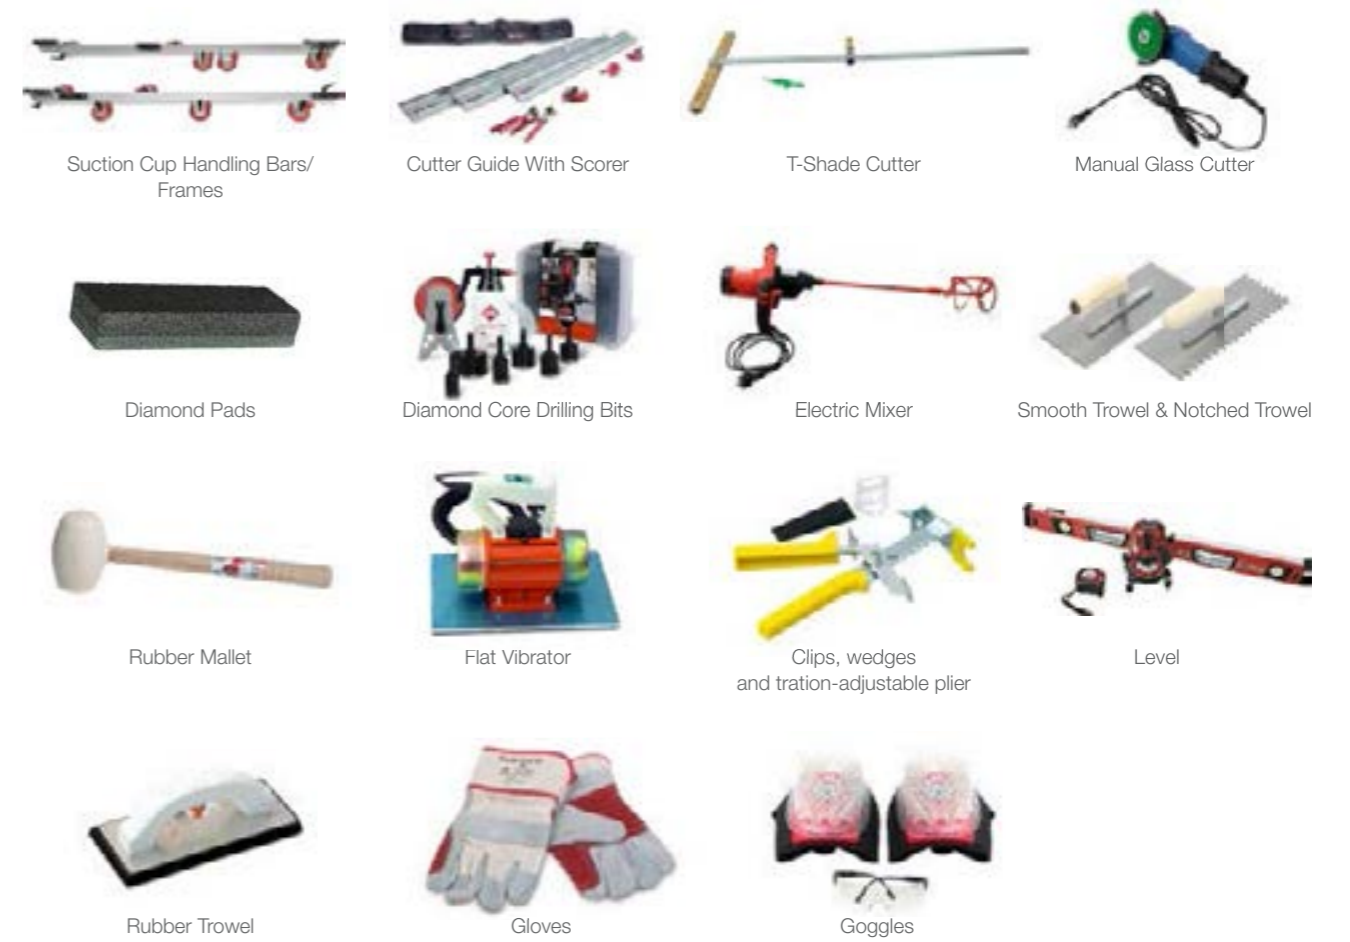

CONSTRUCTION PROCESS

INSTALLATION TOOLS:

CONSTRUCTION PROCESS:

1. Structural Adhesive

The structural glue places the metal connector on the back of the rock plate (3 long sides greater than 1200mm and 2 long sides less than 1200mm). (Figure 1)