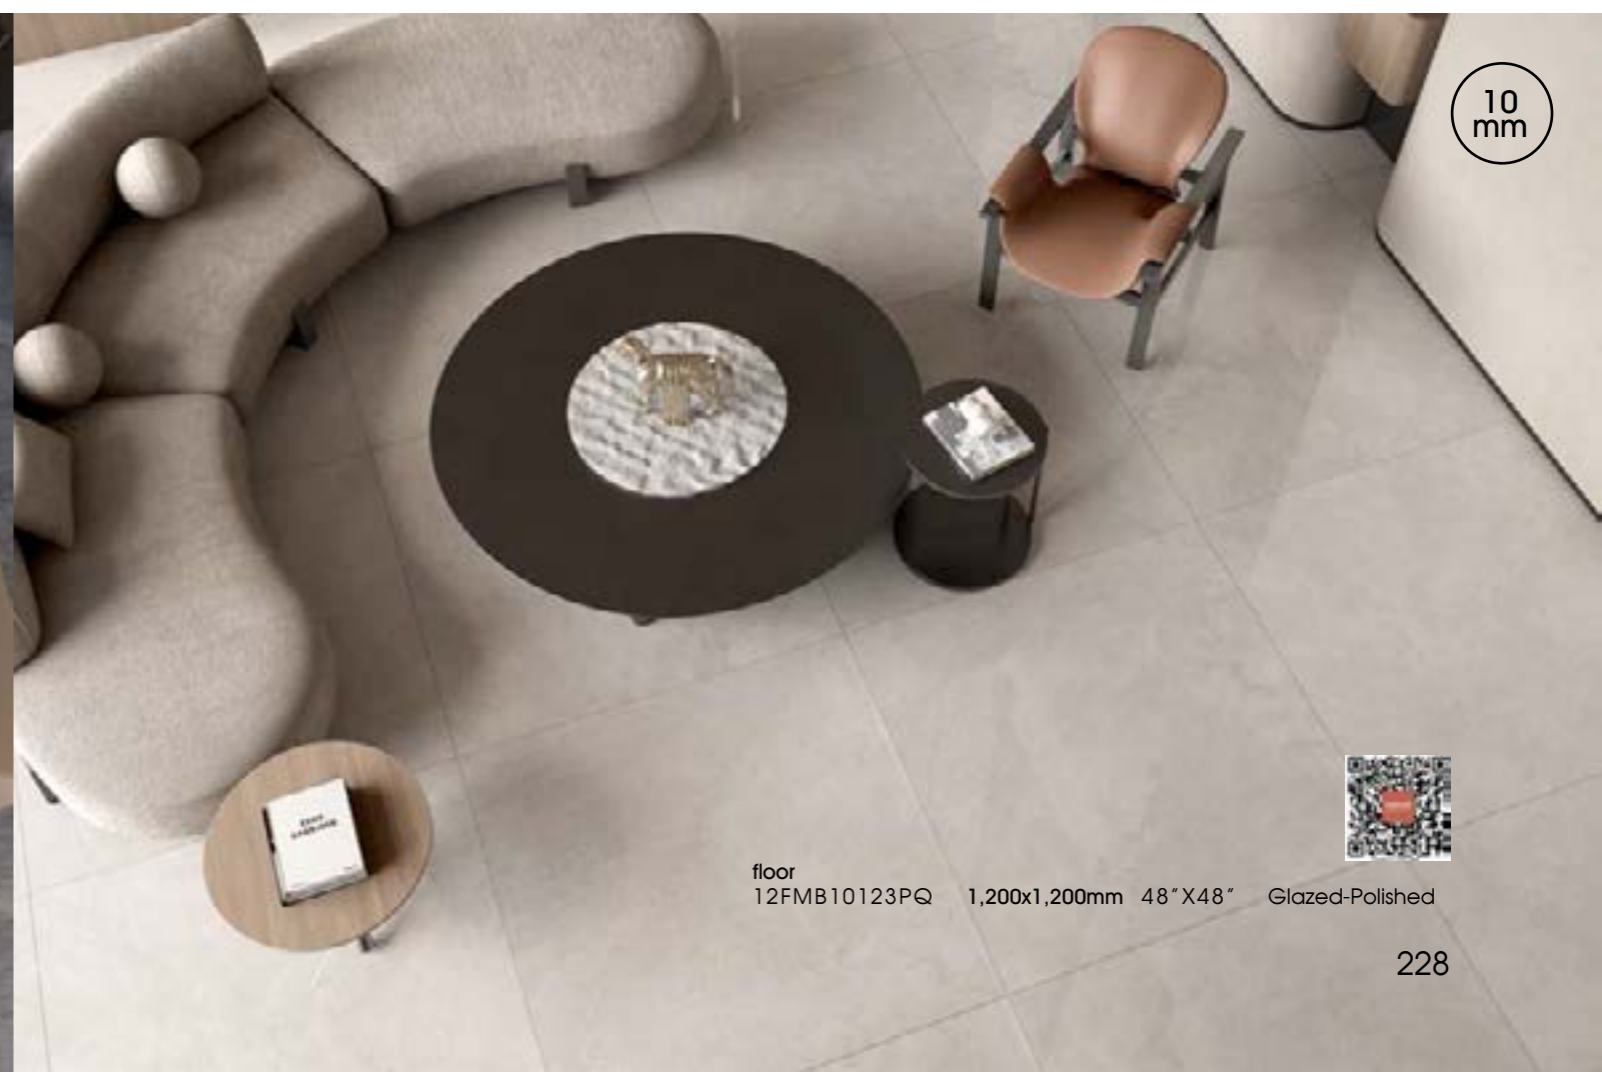

10 mm

floor
12FMB10123PQ 1,200x1,200mm 48"X48" Glazed-Polished