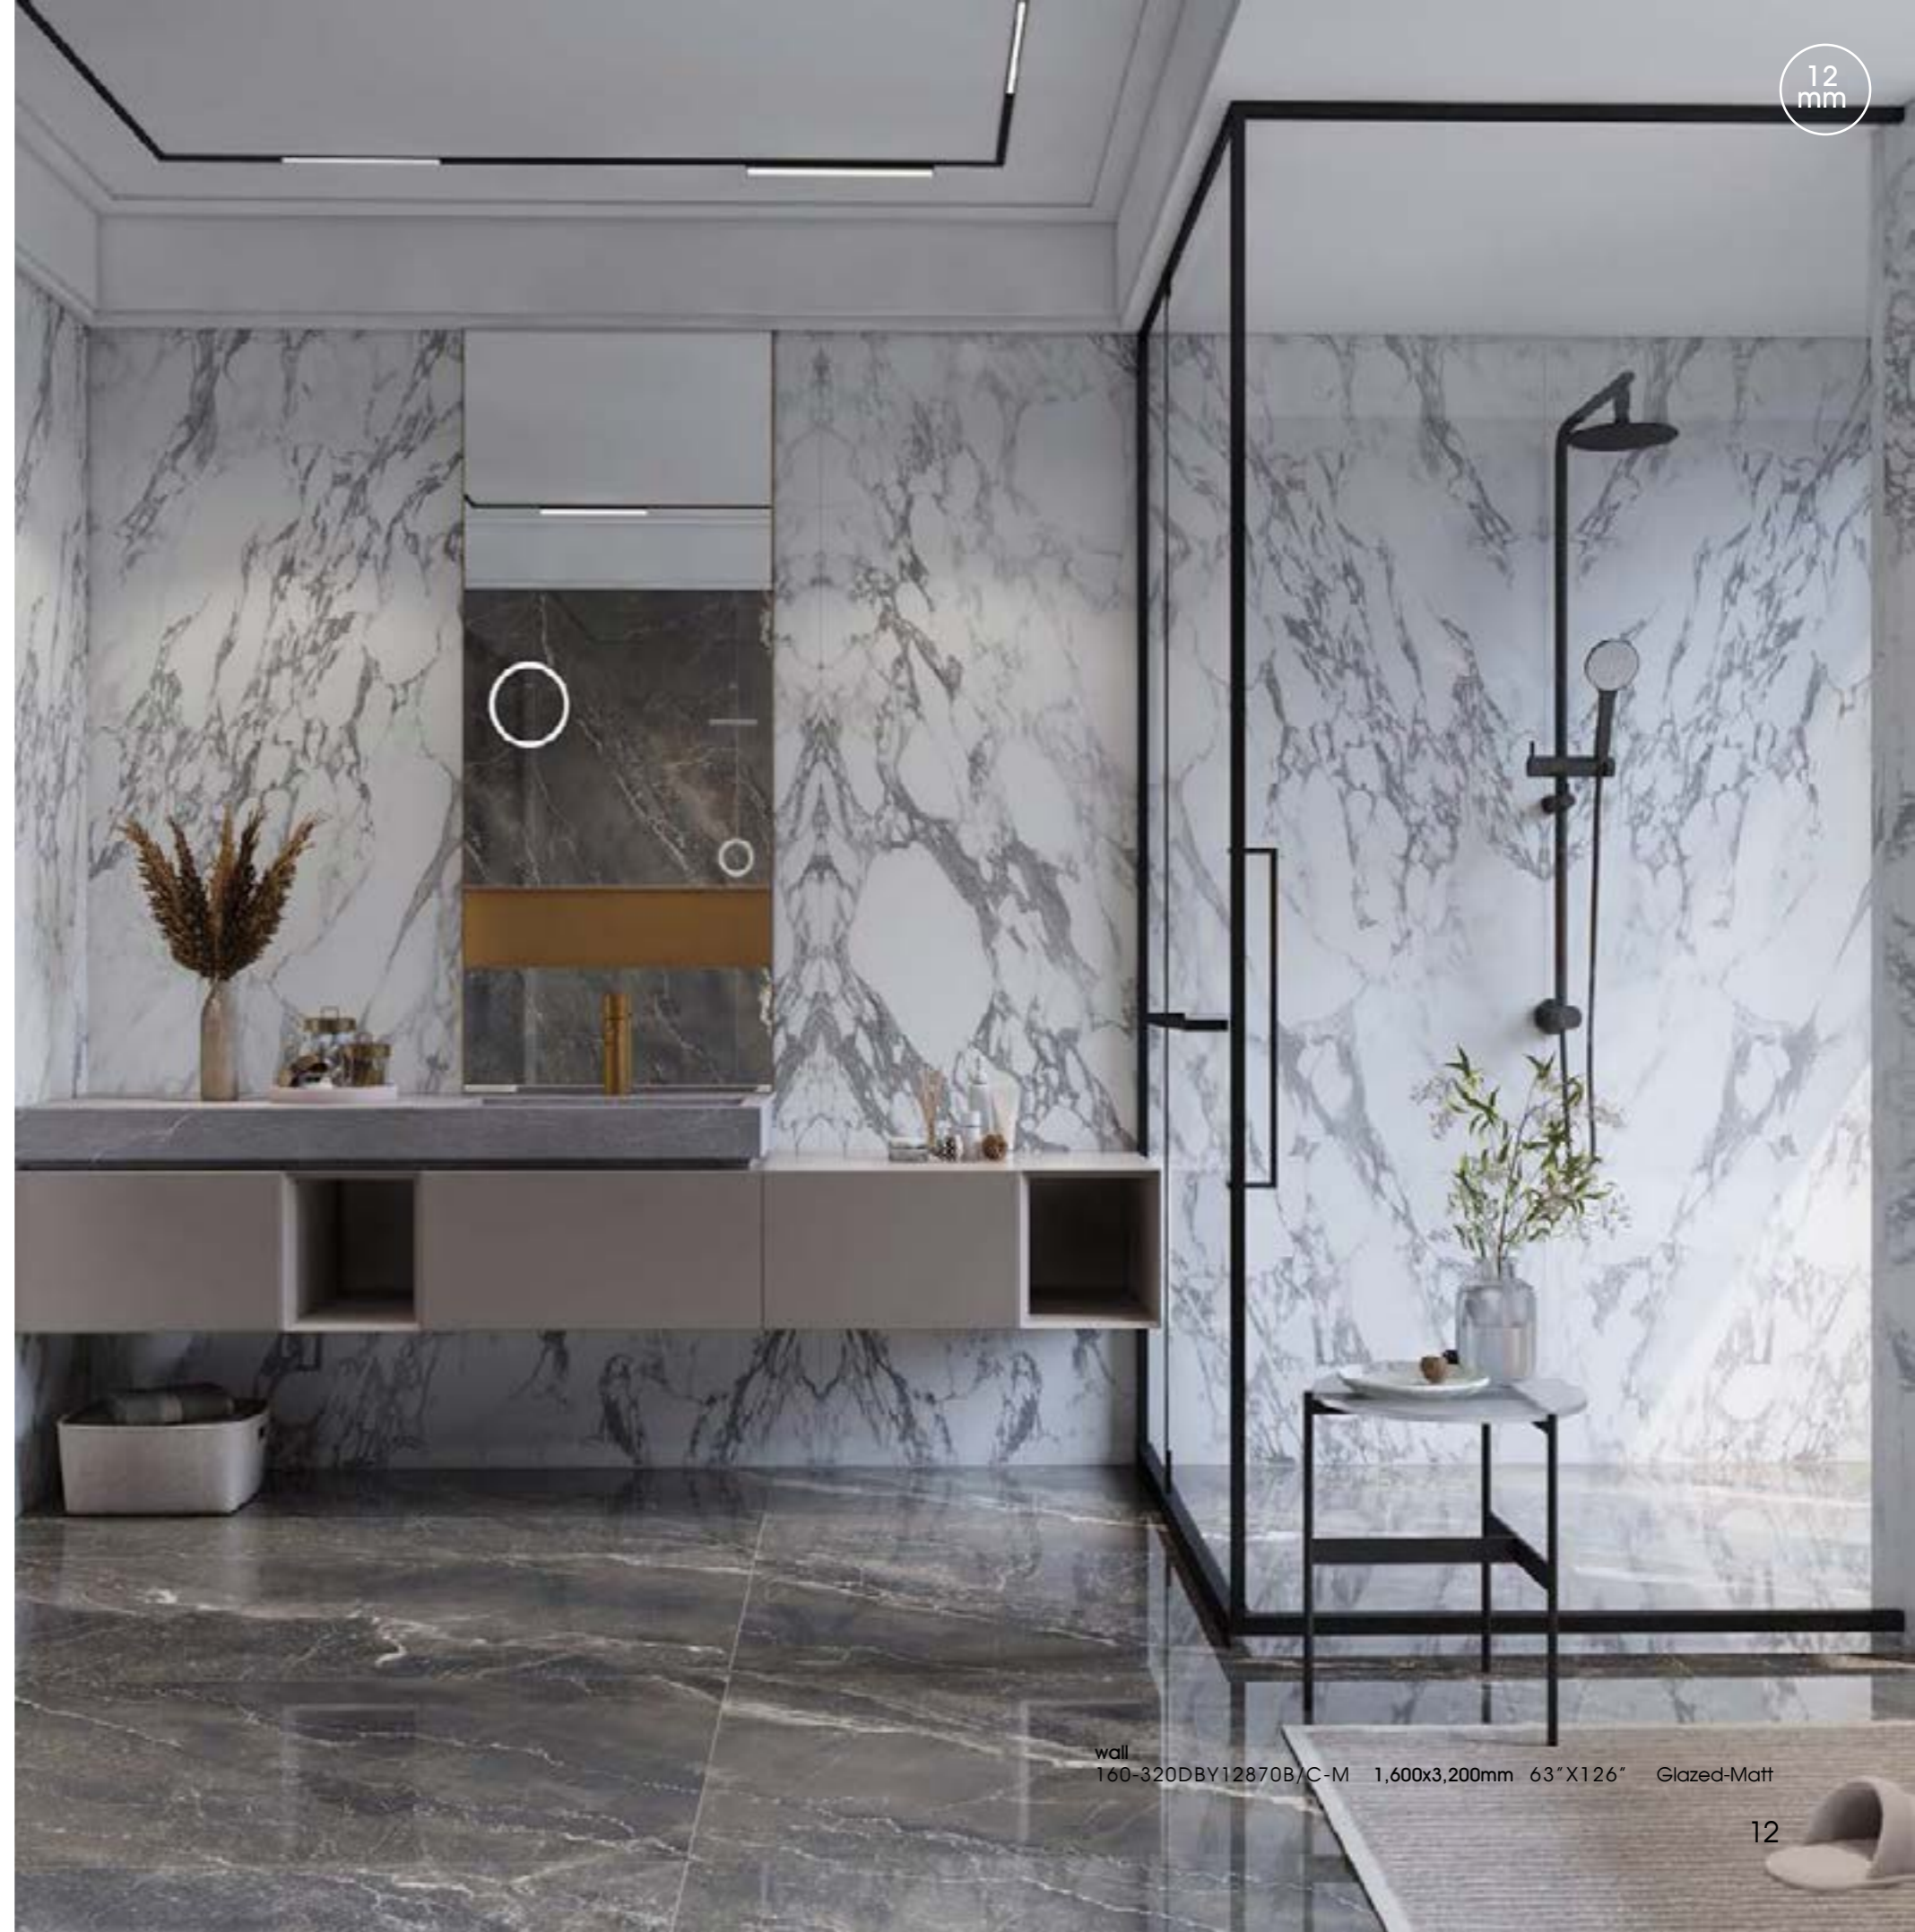

wall
160-320DBY12870B/C-M 1,600x3,200mm 63"X126" Glazed-Matt