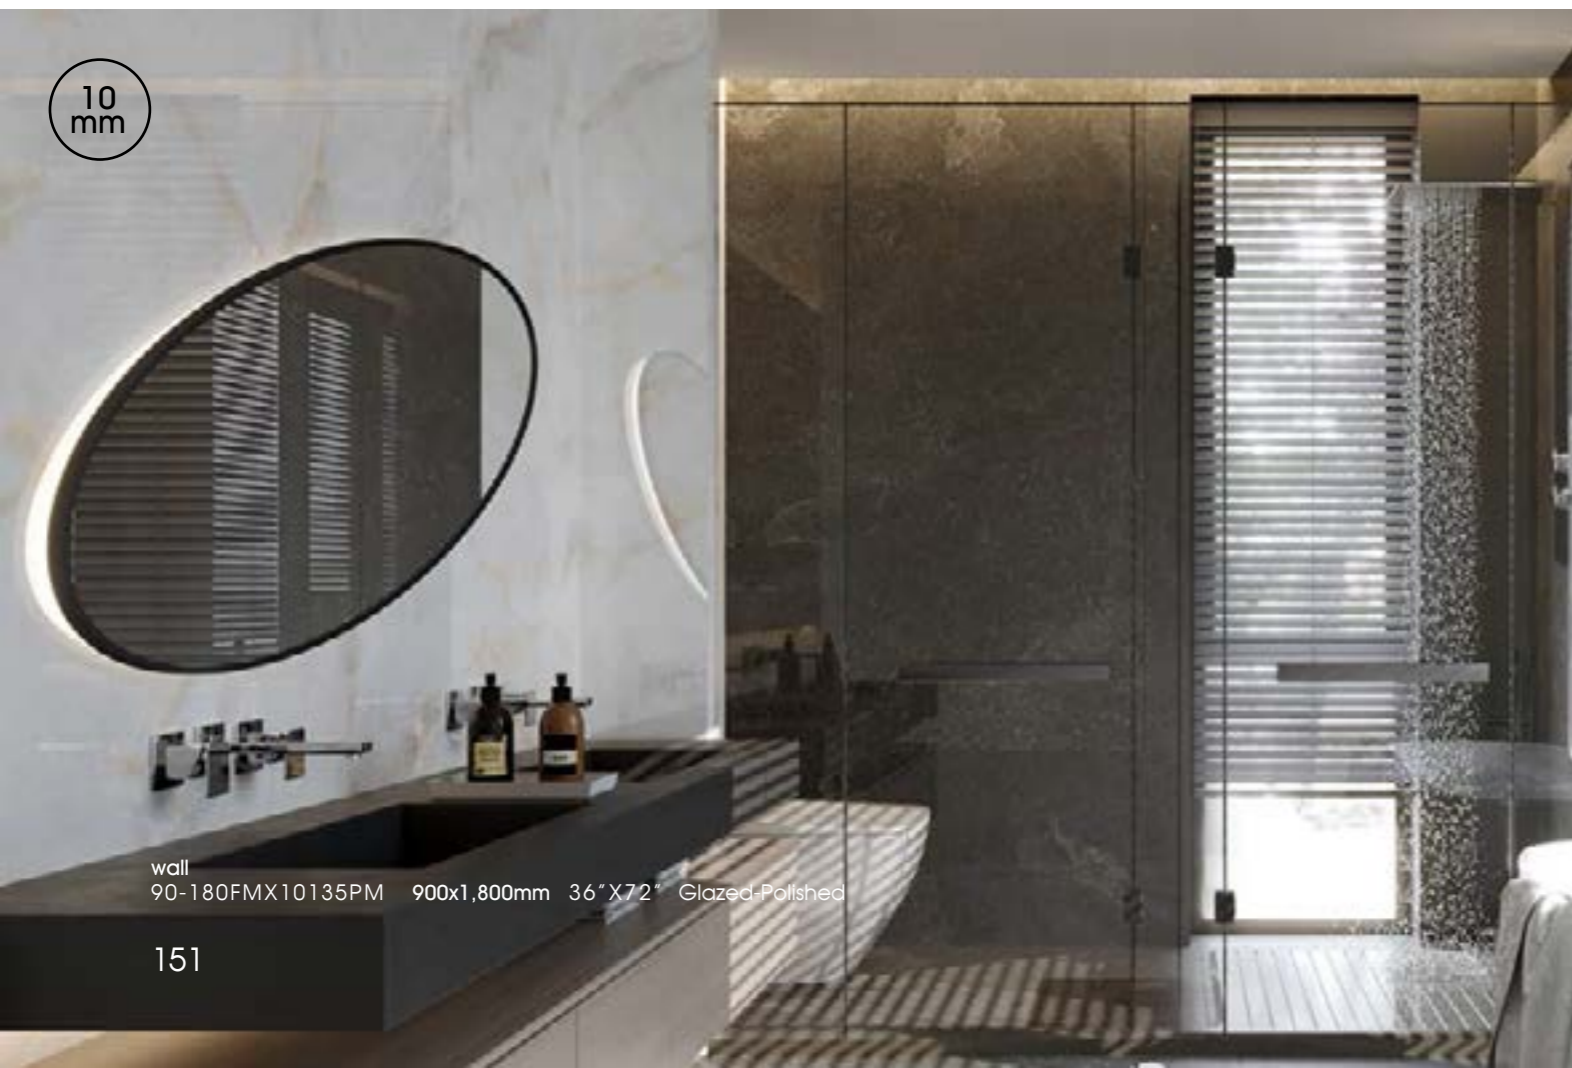

FORMATOS /SIZES / FORMAT

900x1,800mm 36"X72"	9mm
Glazed-Polished	

wall
90-180FMX10135PM 900x1,800mm 36"X72" Glazed-Polished