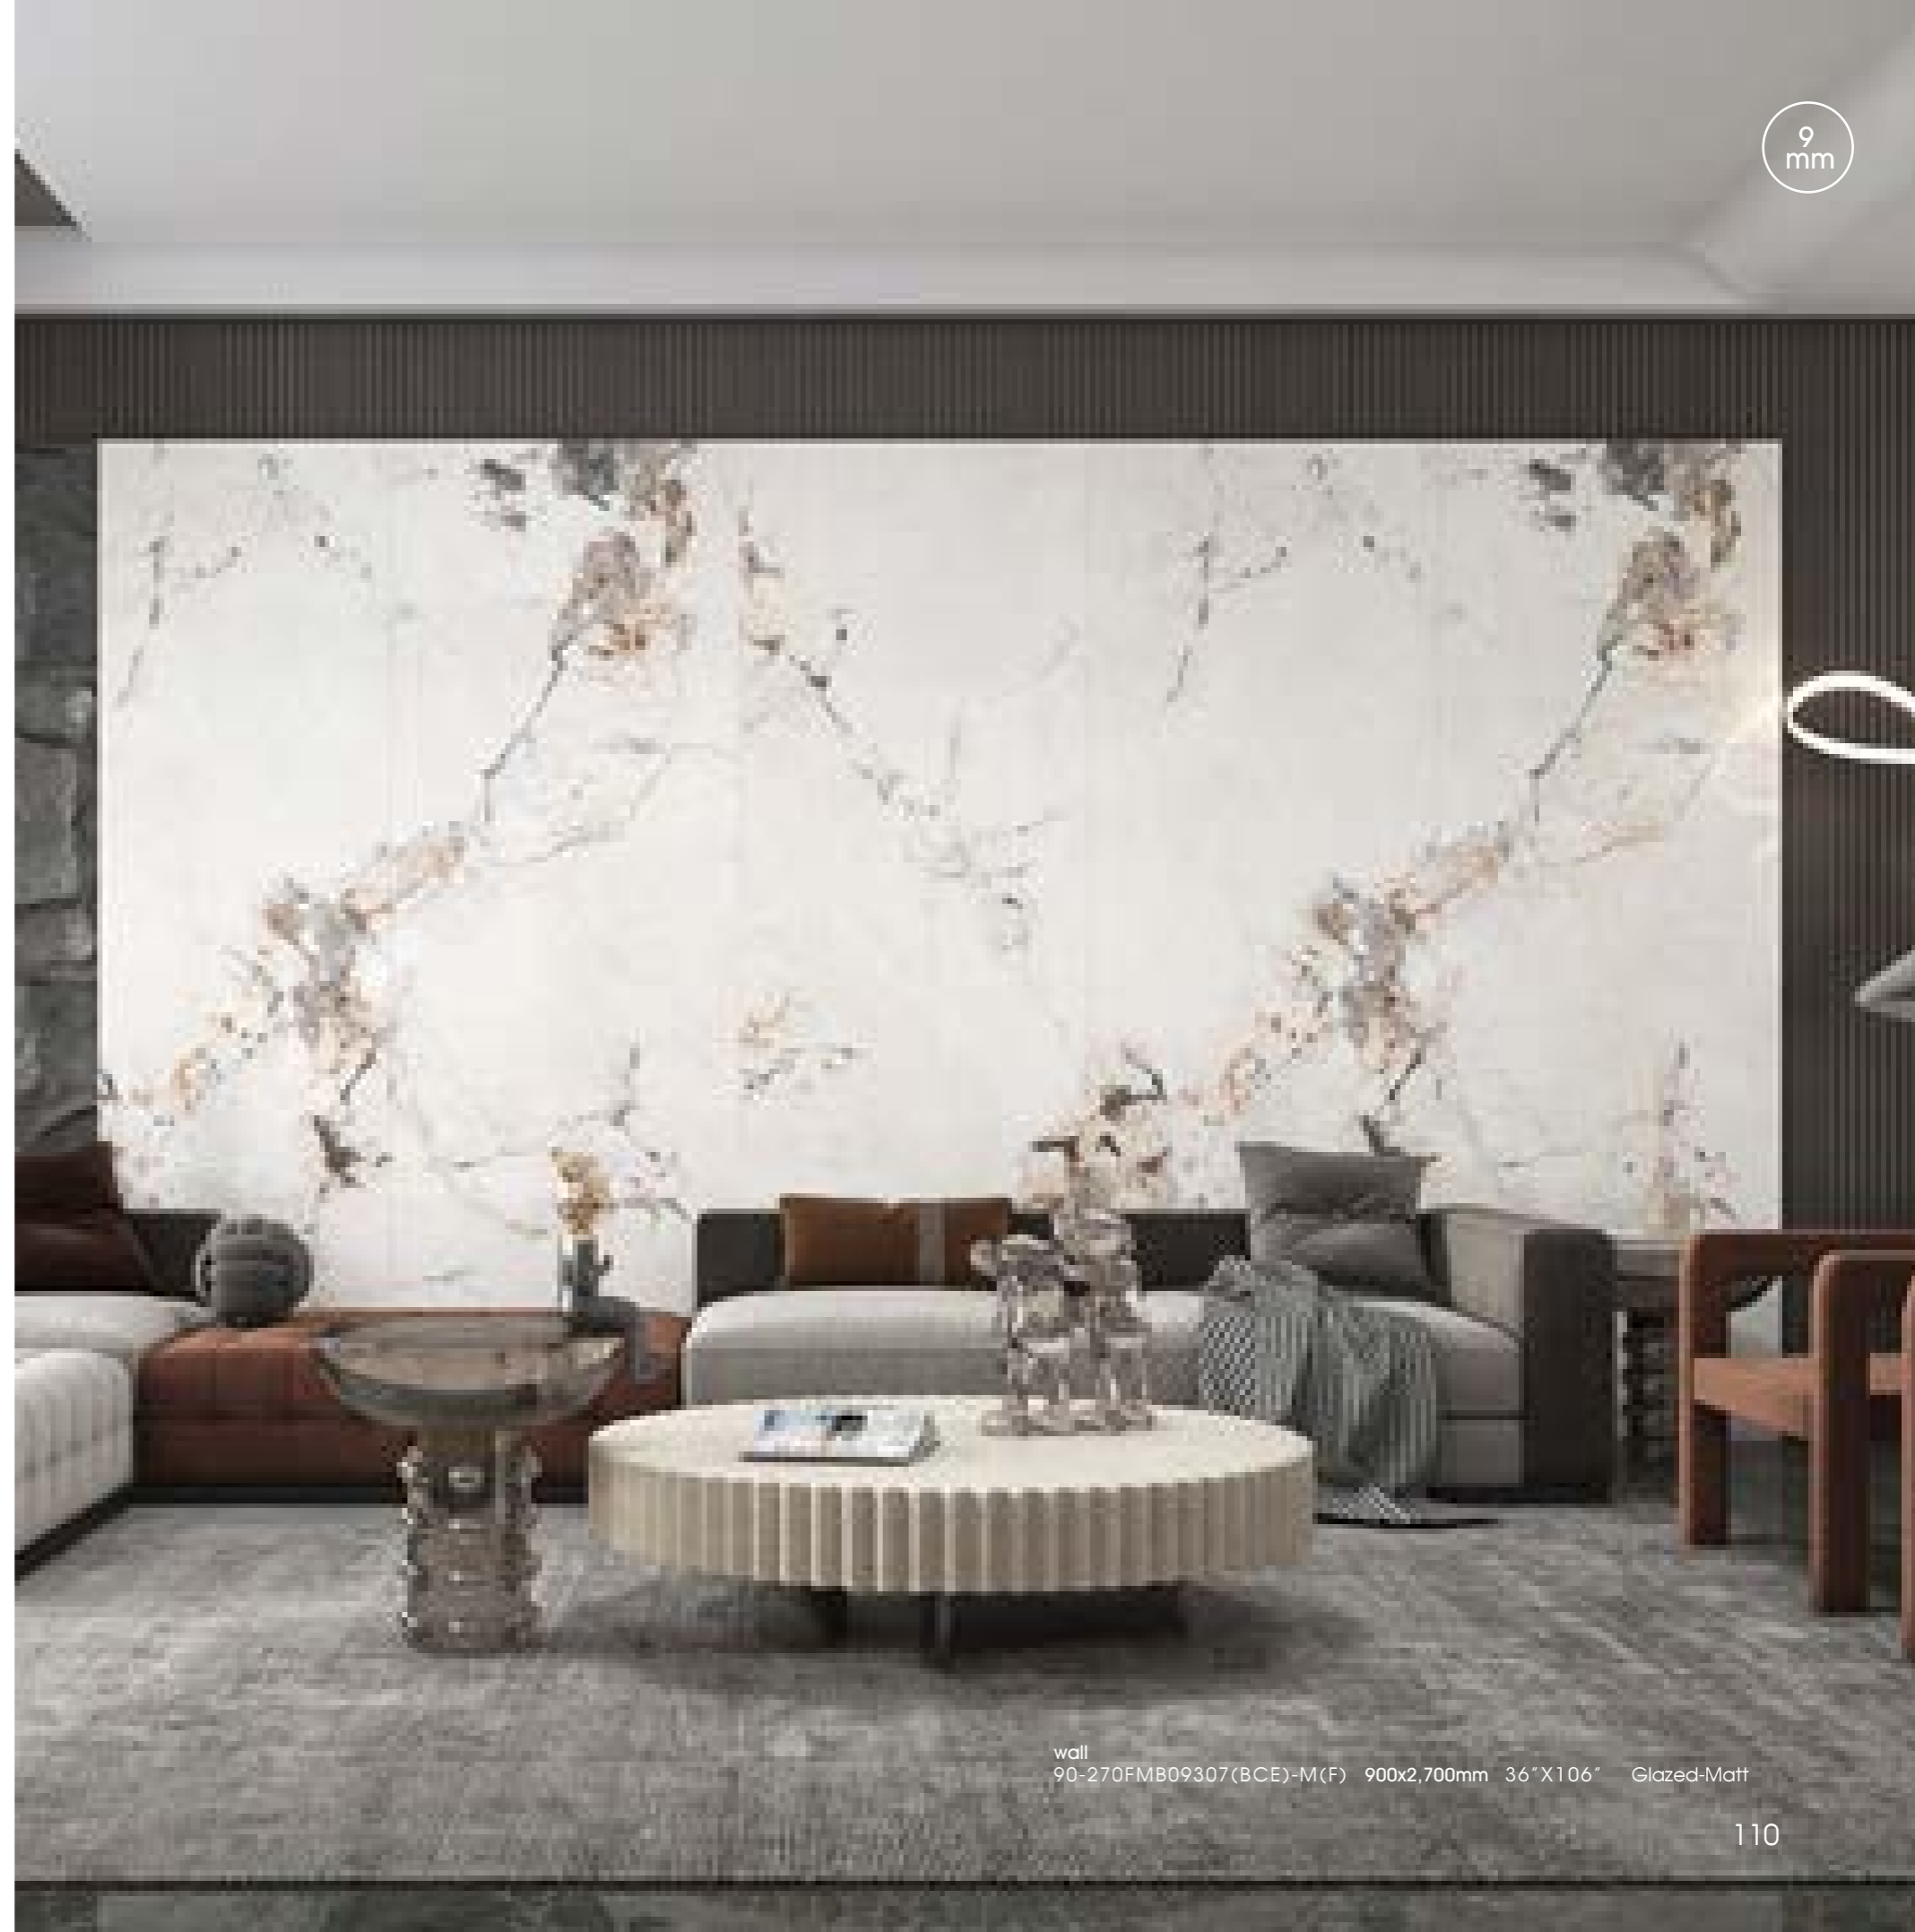

800x2,400mm 32"X96"	∇ 9mm $\triangle$	900x2,700mm 36"X106"	∇ 9mm $\triangle$
Glazed-Matt