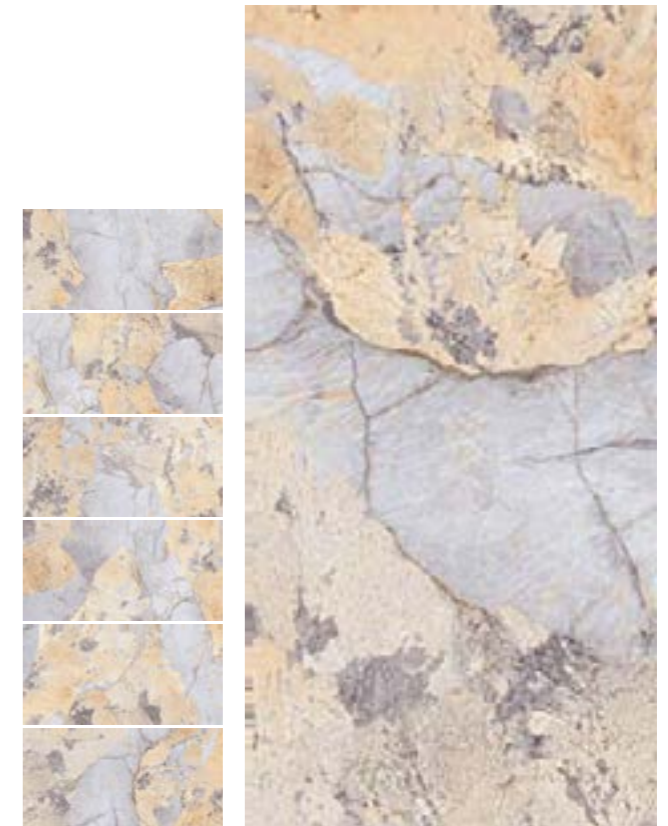

QD & MERQI

Wall Floor desk island wardrobr

PRODUCT NUMBER

• **90-180FMX10052PQ**

• **900x1,800mm** Phases:6
36"X72"

FORMATOS /SIZES / FORMAT

900x1,800mm ∇ 10mm
36"X72"

Glazed-Polished