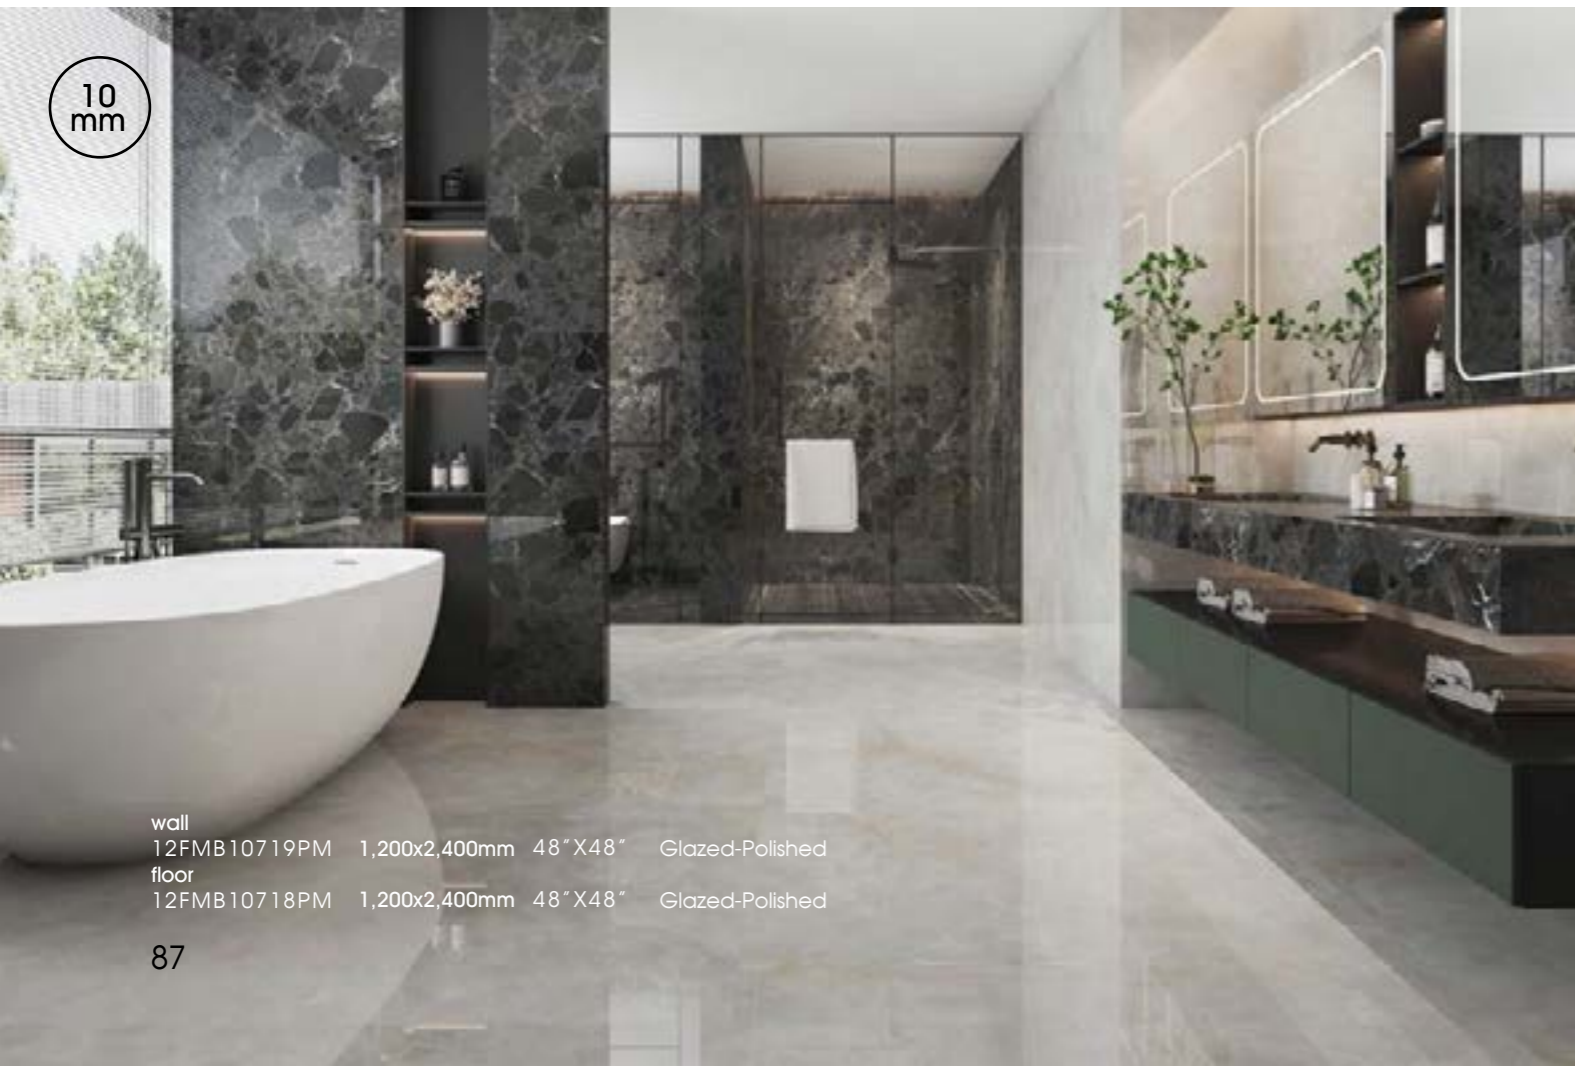

wall
12FMB10719PM 1,200x2,400mm 48"X48" Glazed-Polished
floor
12FMB10718PM 1,200x2,400mm 48"X48" Glazed-Polished