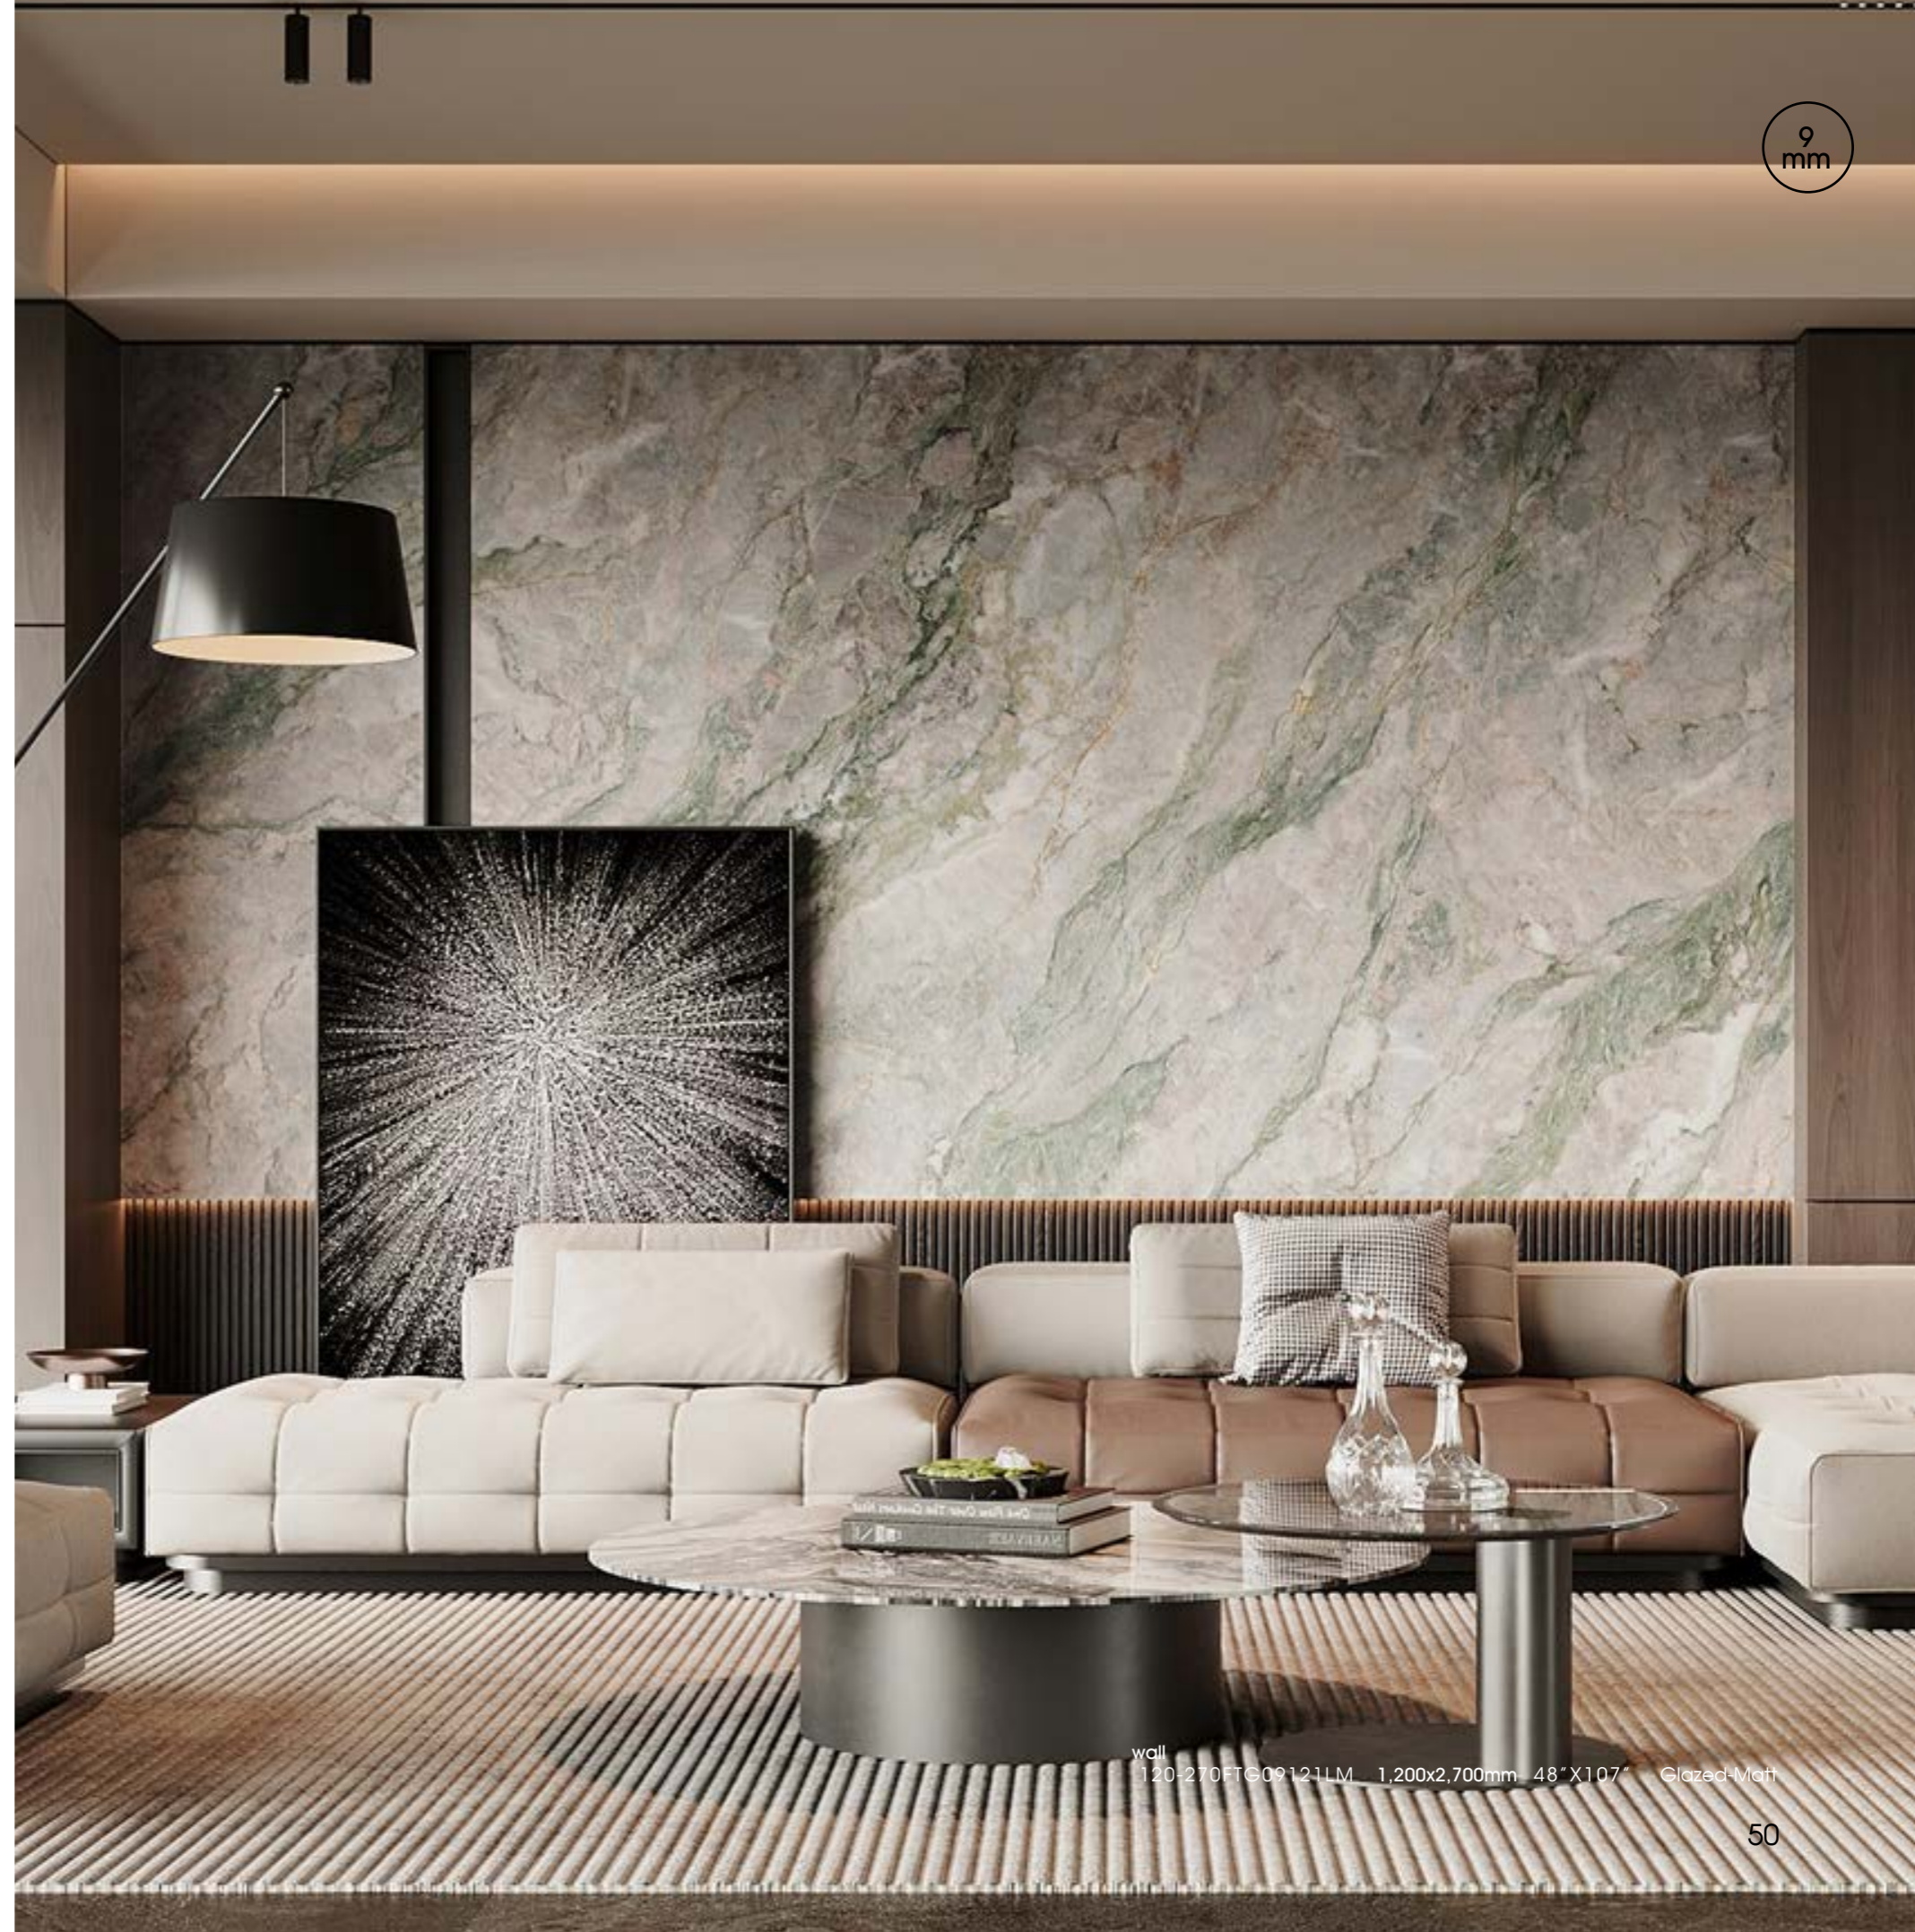

PRODUCT NUMBER

• **120-270FTG09121LM**

• **1,200x2,700mm**
48"X107"

Phases:4

FORMATOS /SIZES / FORMAT

1,200x2,400mm
48"X107" **9 mm**

Glazed-Matt

wall
120-270FTG09121LM 1,200x2,700mm 48"X107" Glazed-Matt