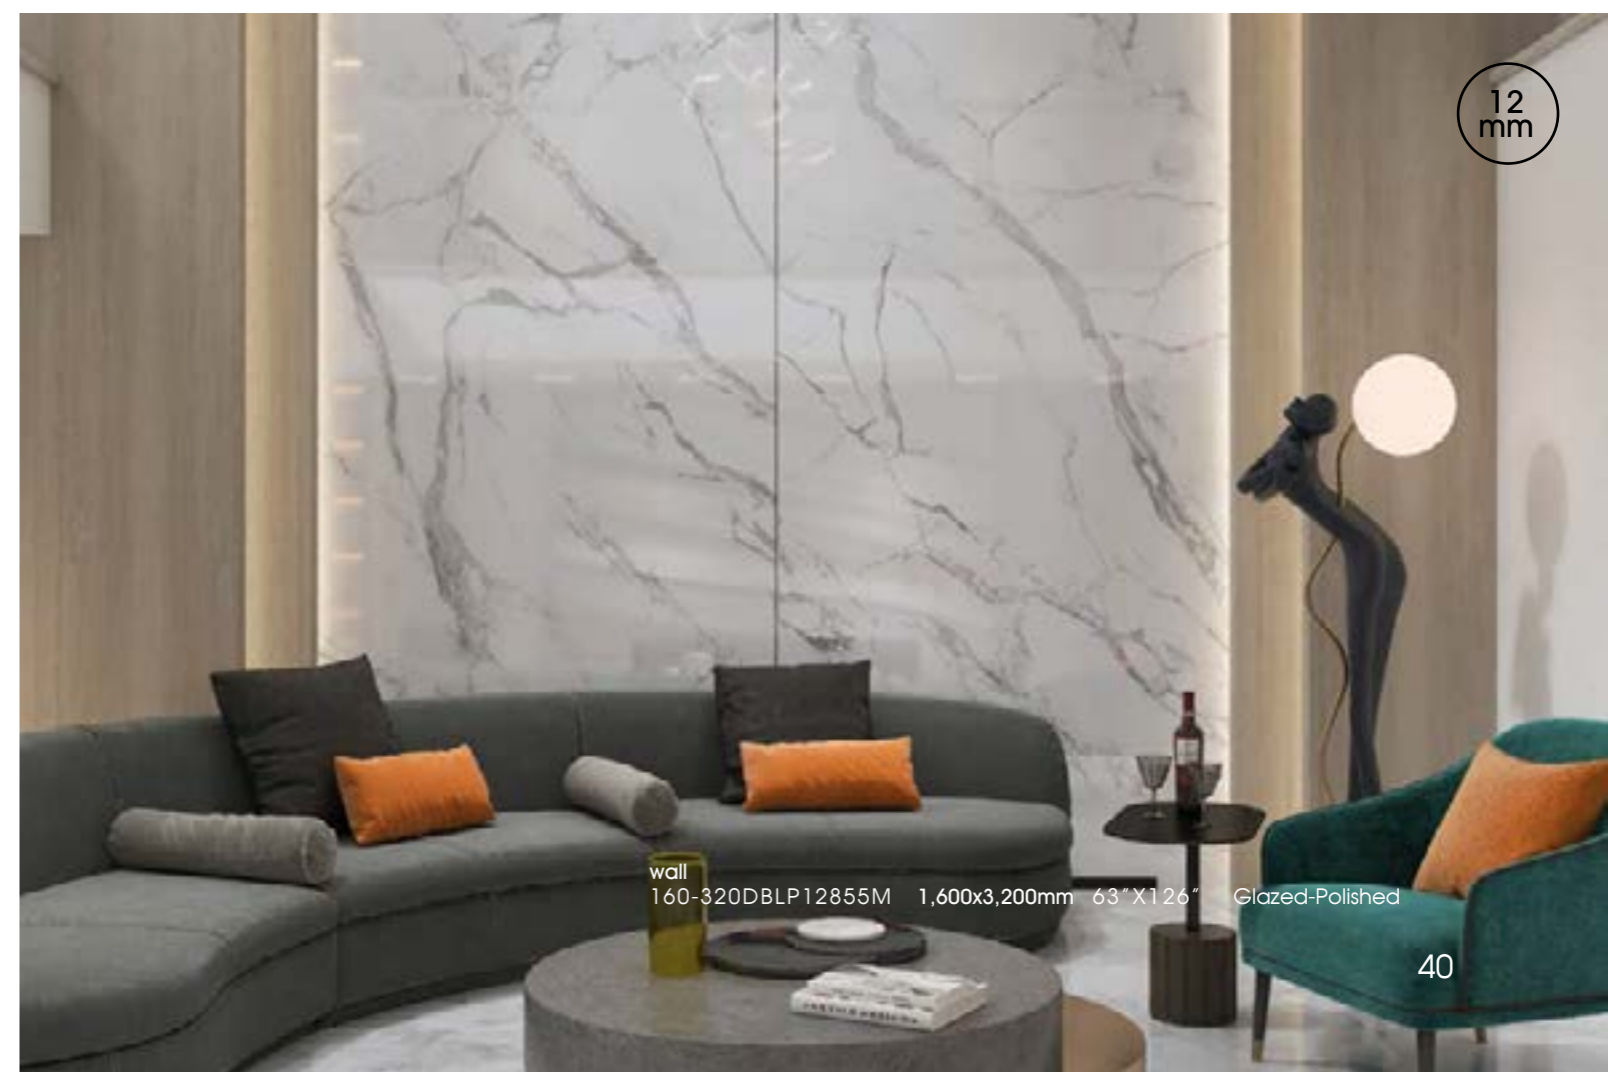

Wall Floor desk island wardrobr

PRODUCT NUMBER

- **160-320DBLP12855M**
- **1,600x3,200mm** Phases:2
63"X126"

FORMATOS /SIZES / FORMAT

1,600x3,200mm 63"X126"	12mm
Glazed-Polished	

12mm

wall
160-320DBLP12855M 1,600x3,200mm 63"X126" Glazed-Polished