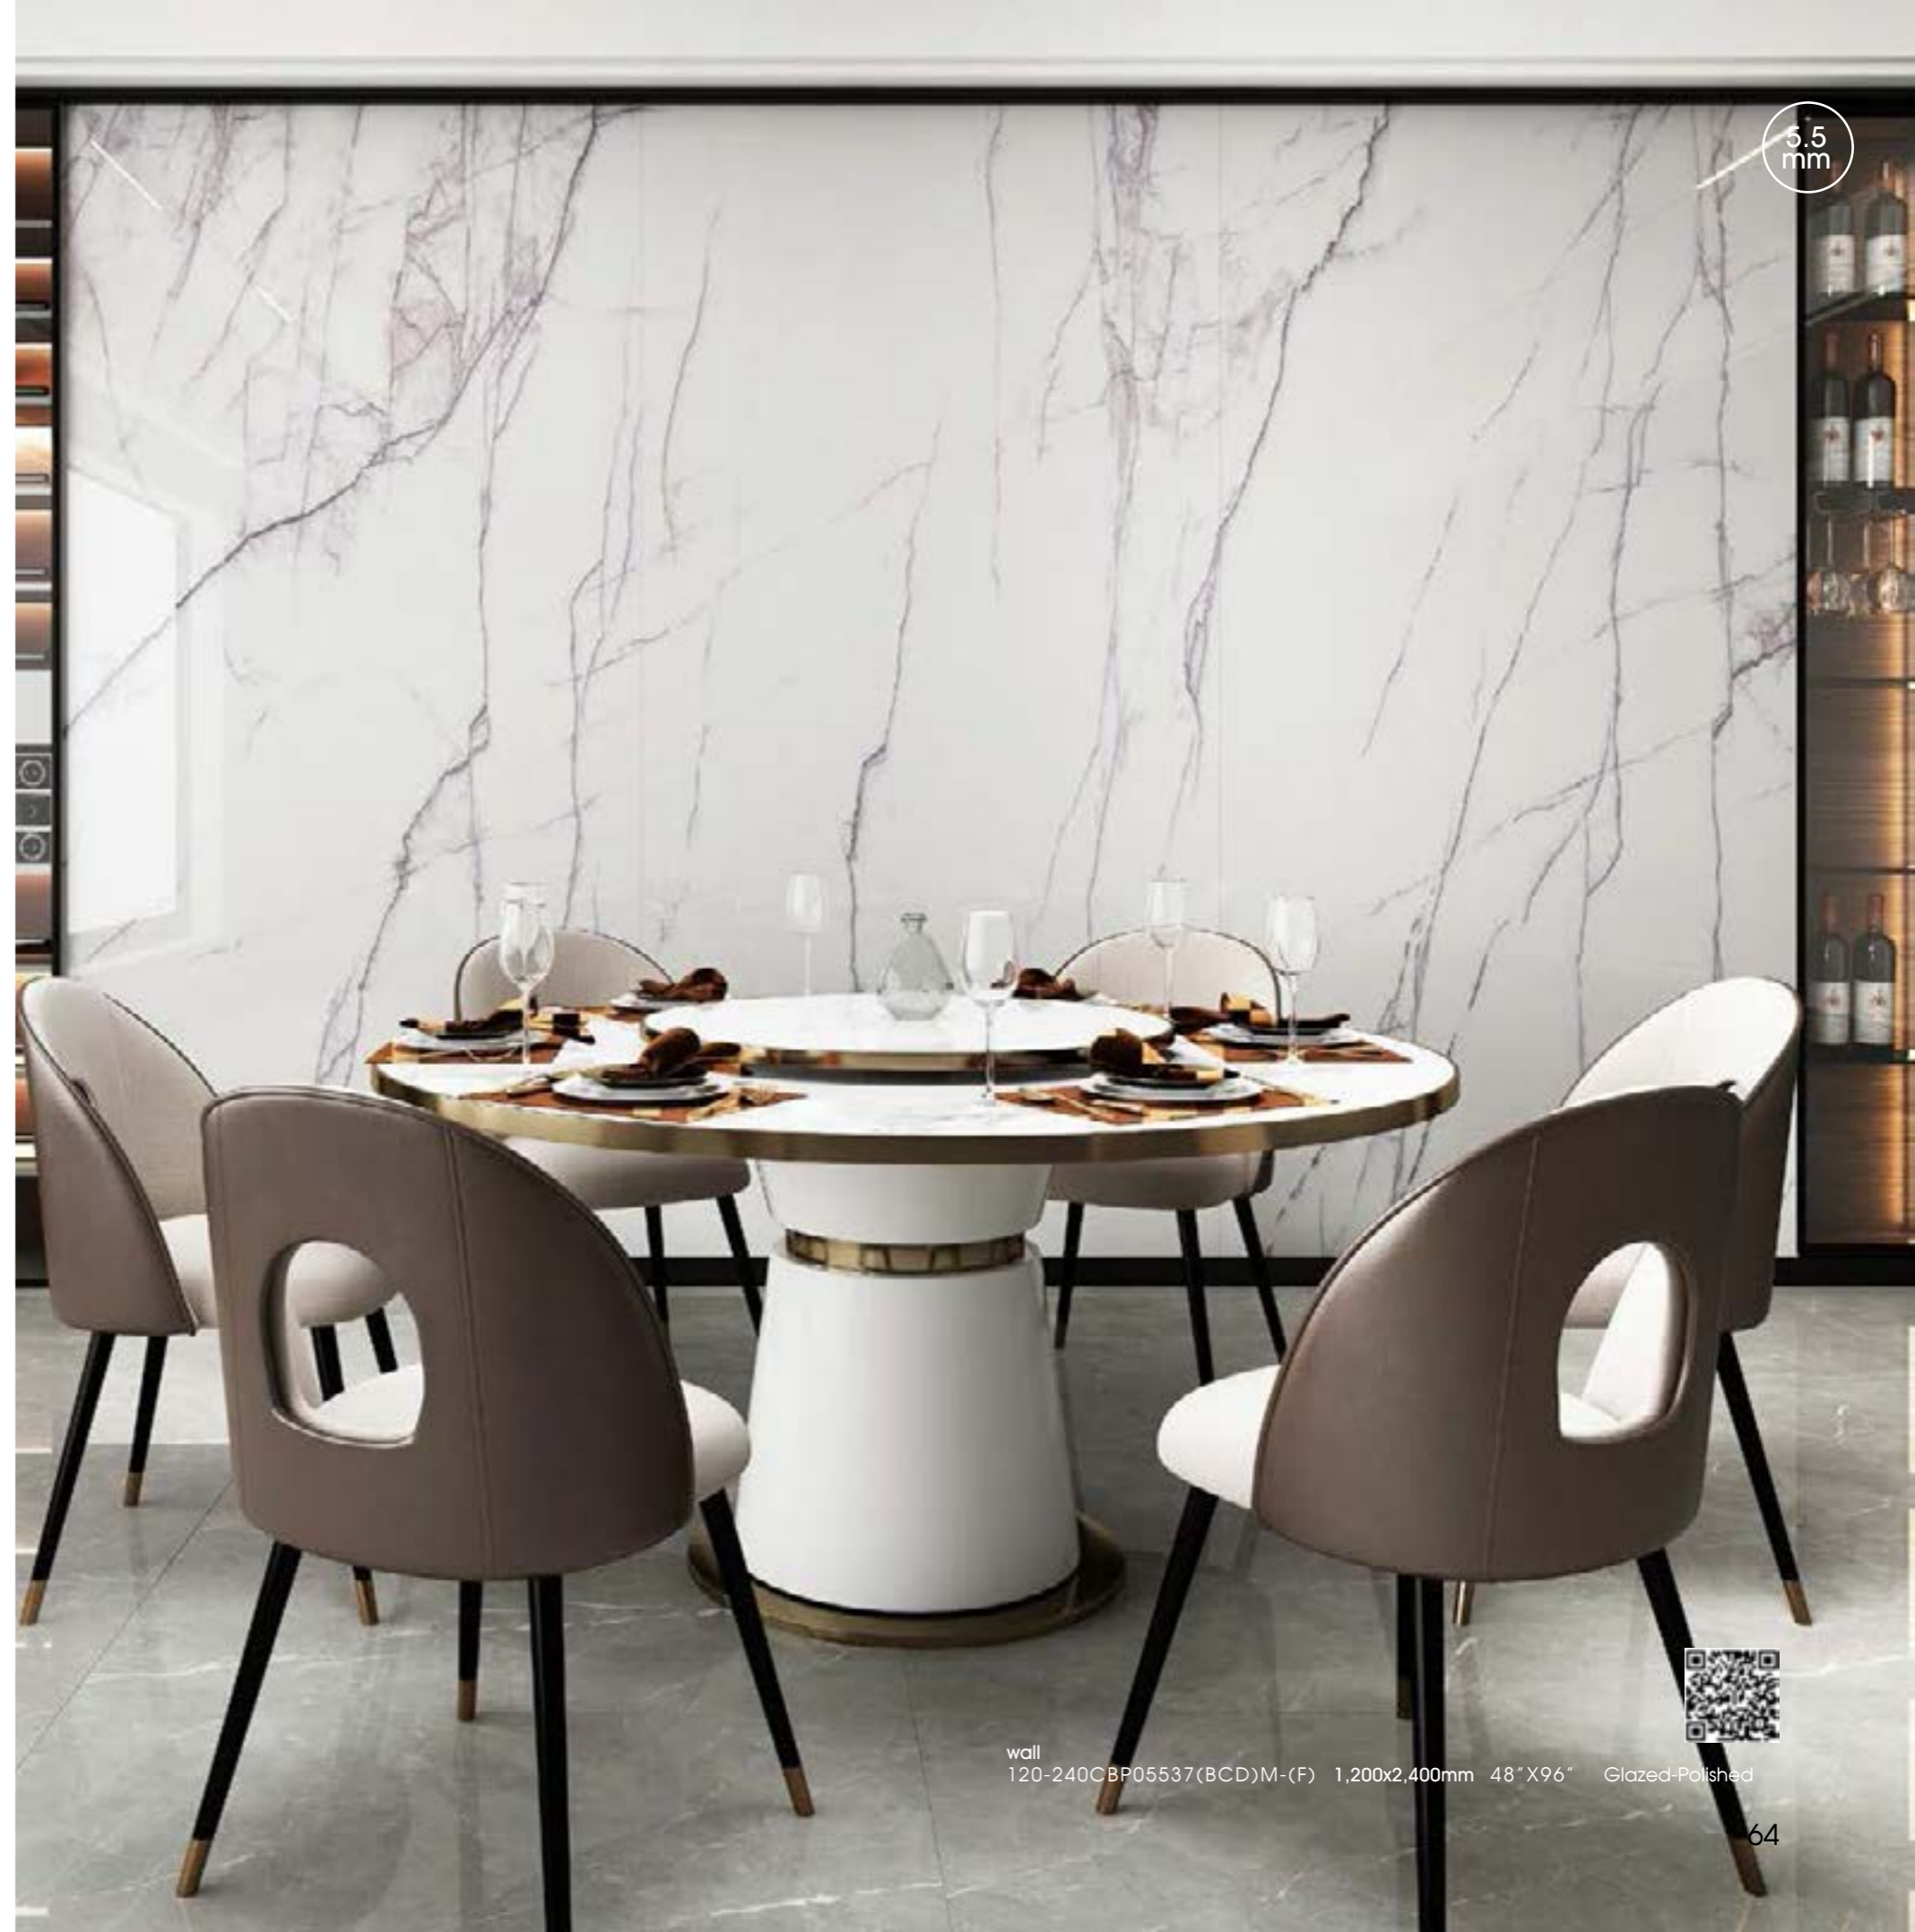

wall
120-240CBP05537(BCD)M-(F) 1,200x2,400mm 48"X96" Glazed-Polished