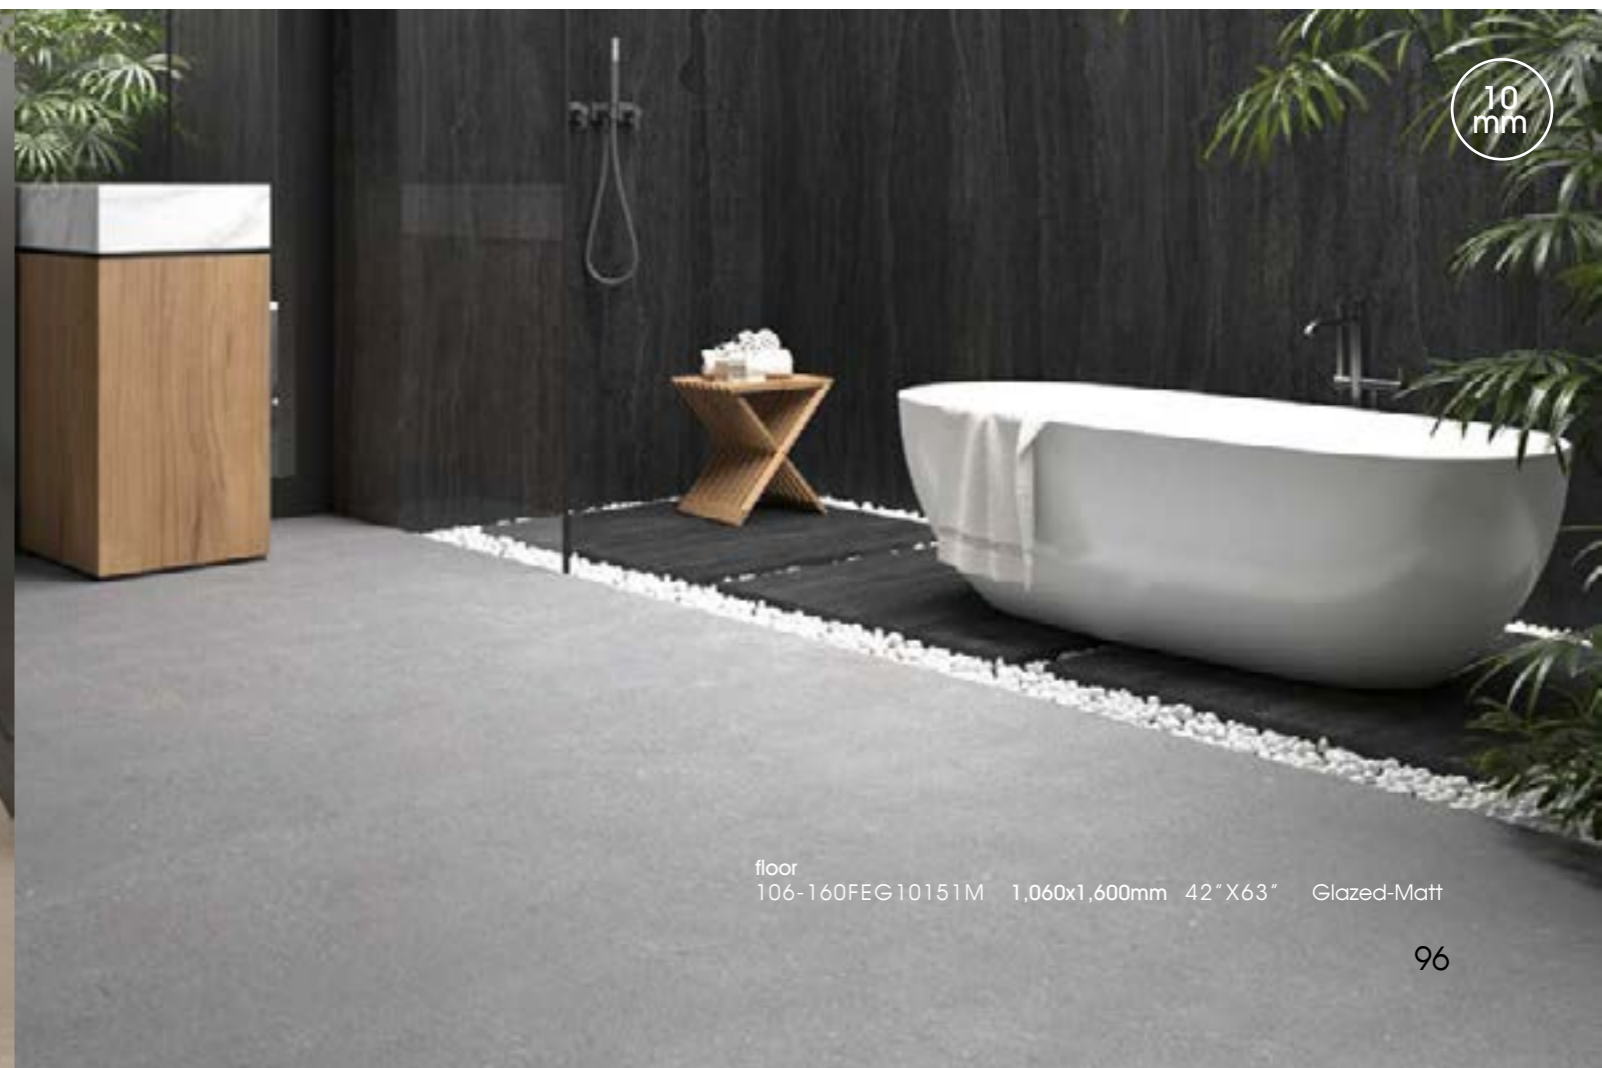

PRODUCT NUMBER

- **106-160FEG10151M**
- **1,060x1,600mm** Phases:6
42"X63"

FORMATOS /SIZES / FORMAT

1,060x1,600mm 42"X63"	10mm
Glazed-Matt	

floor
106-160FEG10111M 1,200x2,400mm 48"X48" Glazed-Polished

floor
106-160FEG10151M 1,060x1,600mm 42"X63" Glazed-Matt