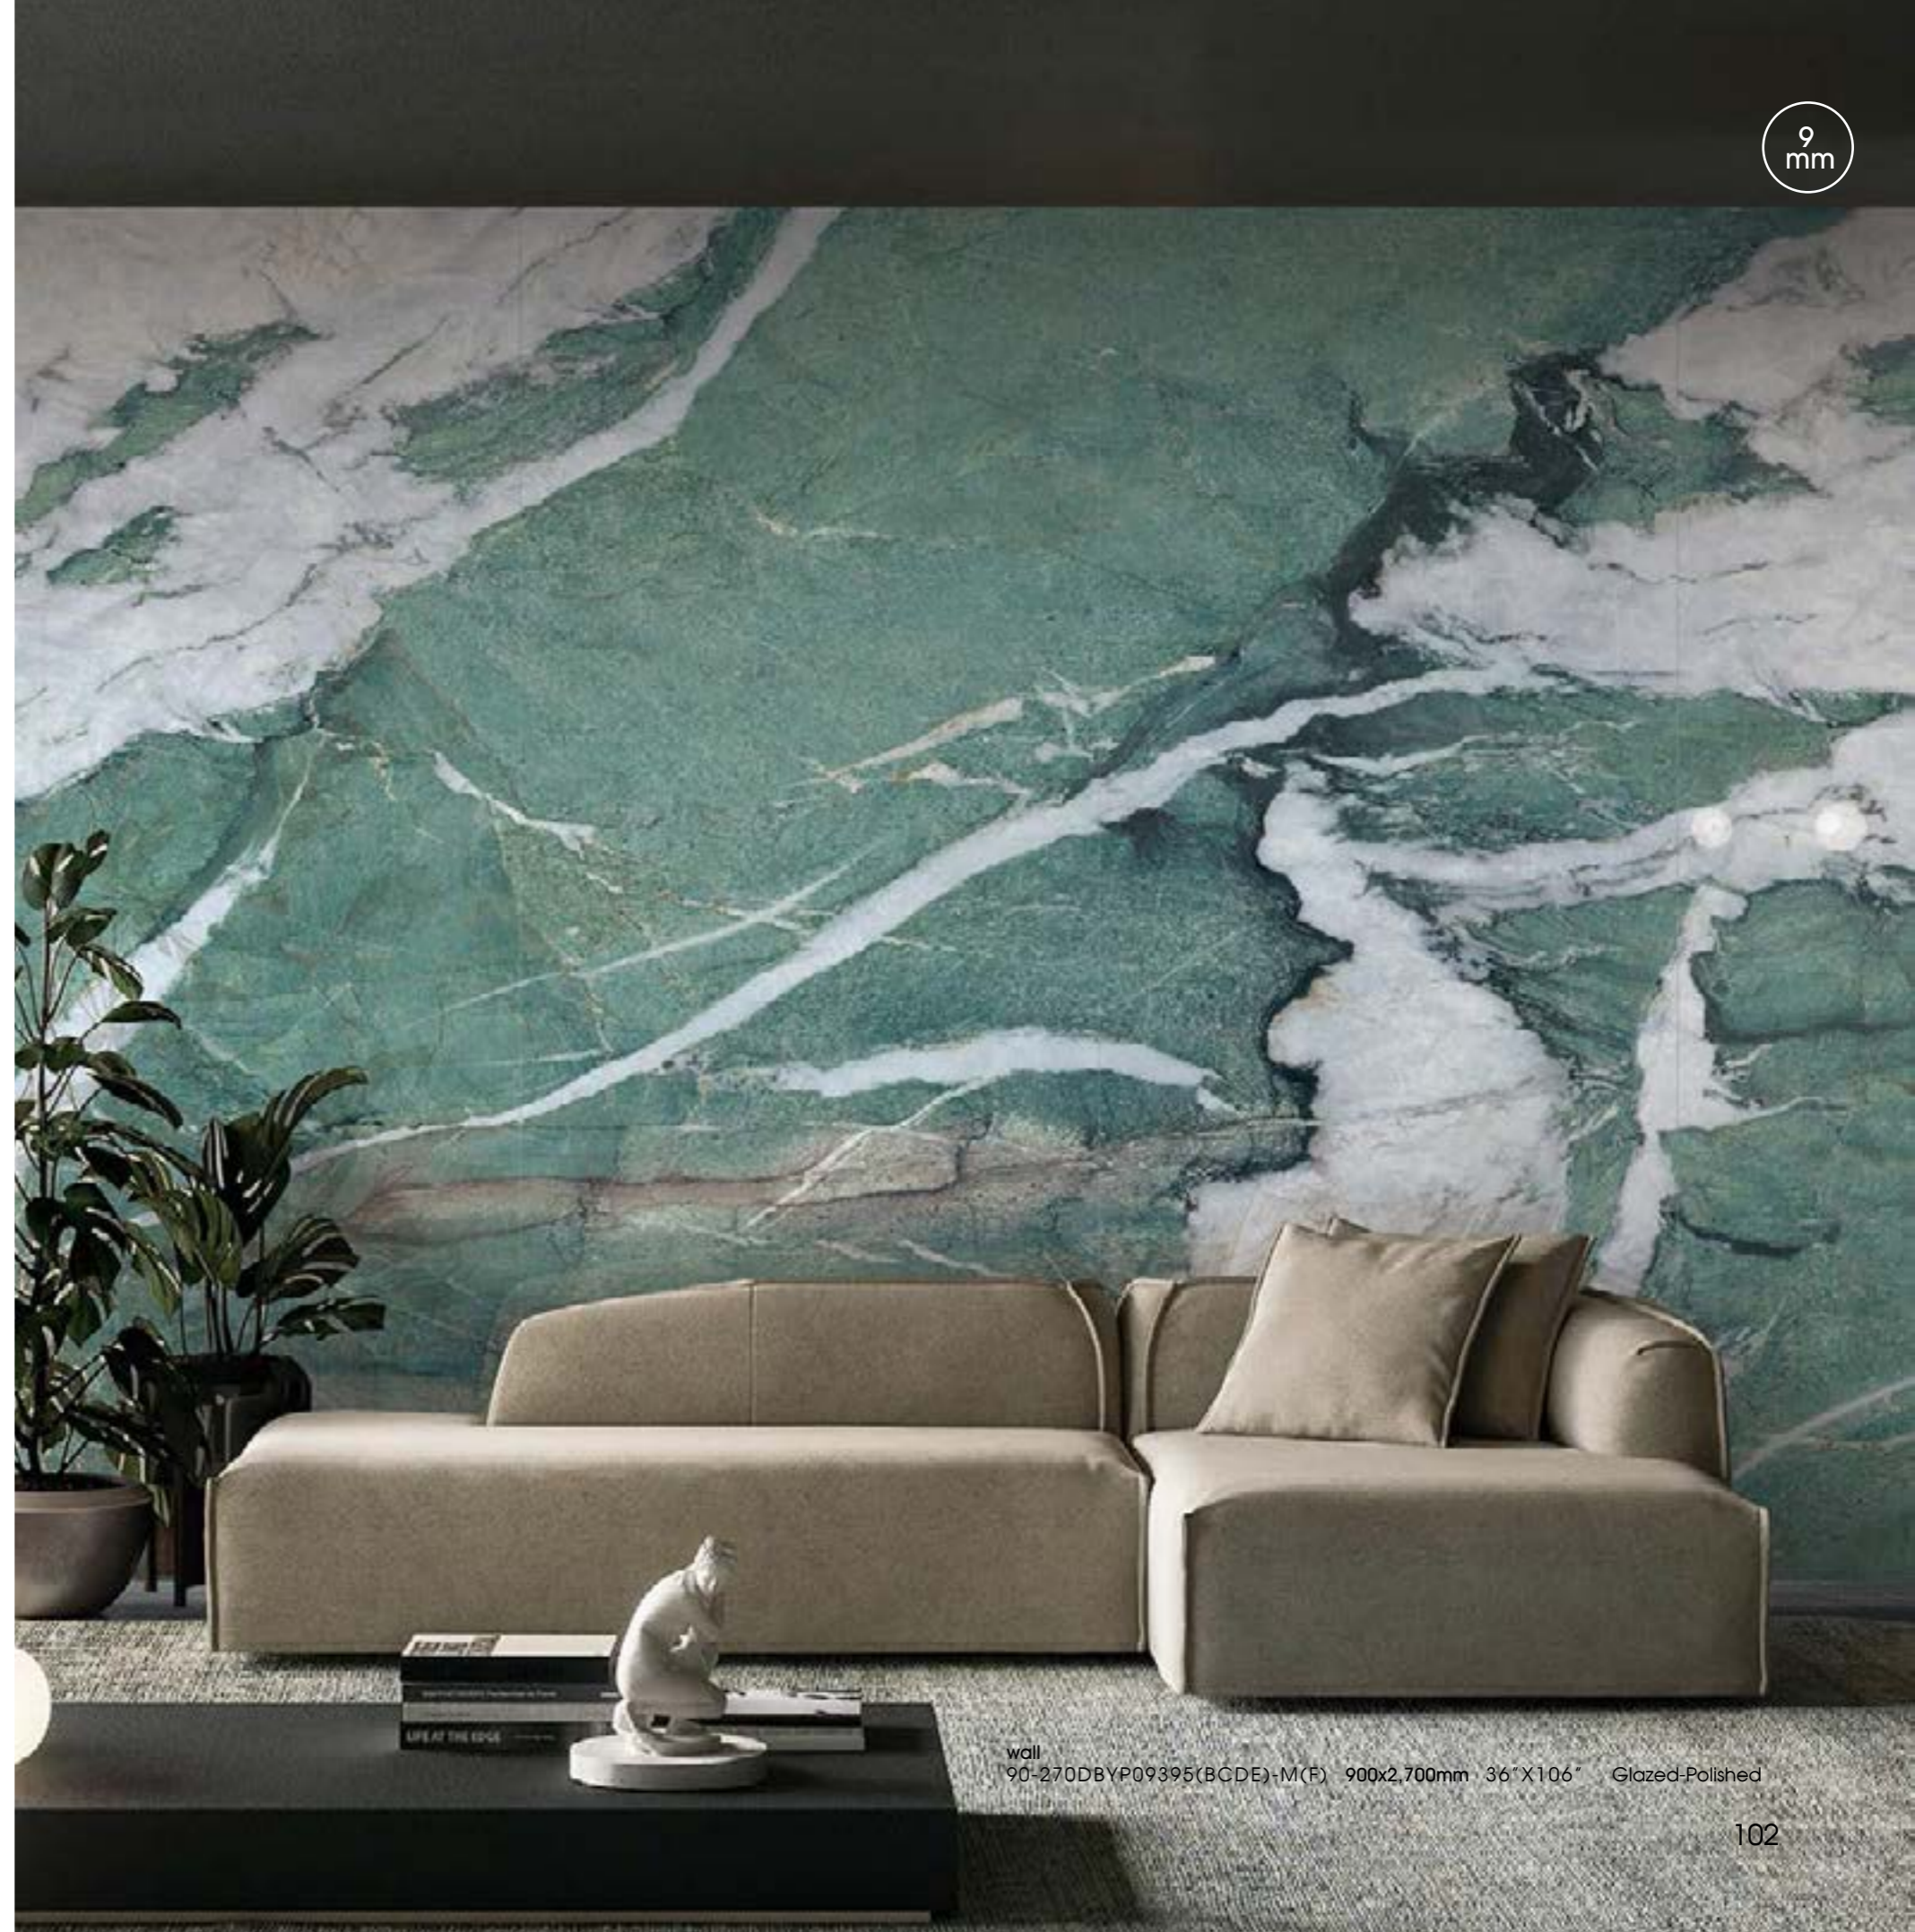

9 mm

Wall Floor desk island wardrobr

PRODUCT NUMBER

● **90-270DBYP09395(BCDE)-M(F)**

● **900x2,700mm** Phases:4
36"X106"

FORMATOS /SIZES / FORMAT

900x2,700mm ∇ 9 mm
36"X106"
Glazed-Polished

wall
90-270DBYP09395(BCDE)-M(F) 900x2,700mm 36"X106" Glazed-Polished