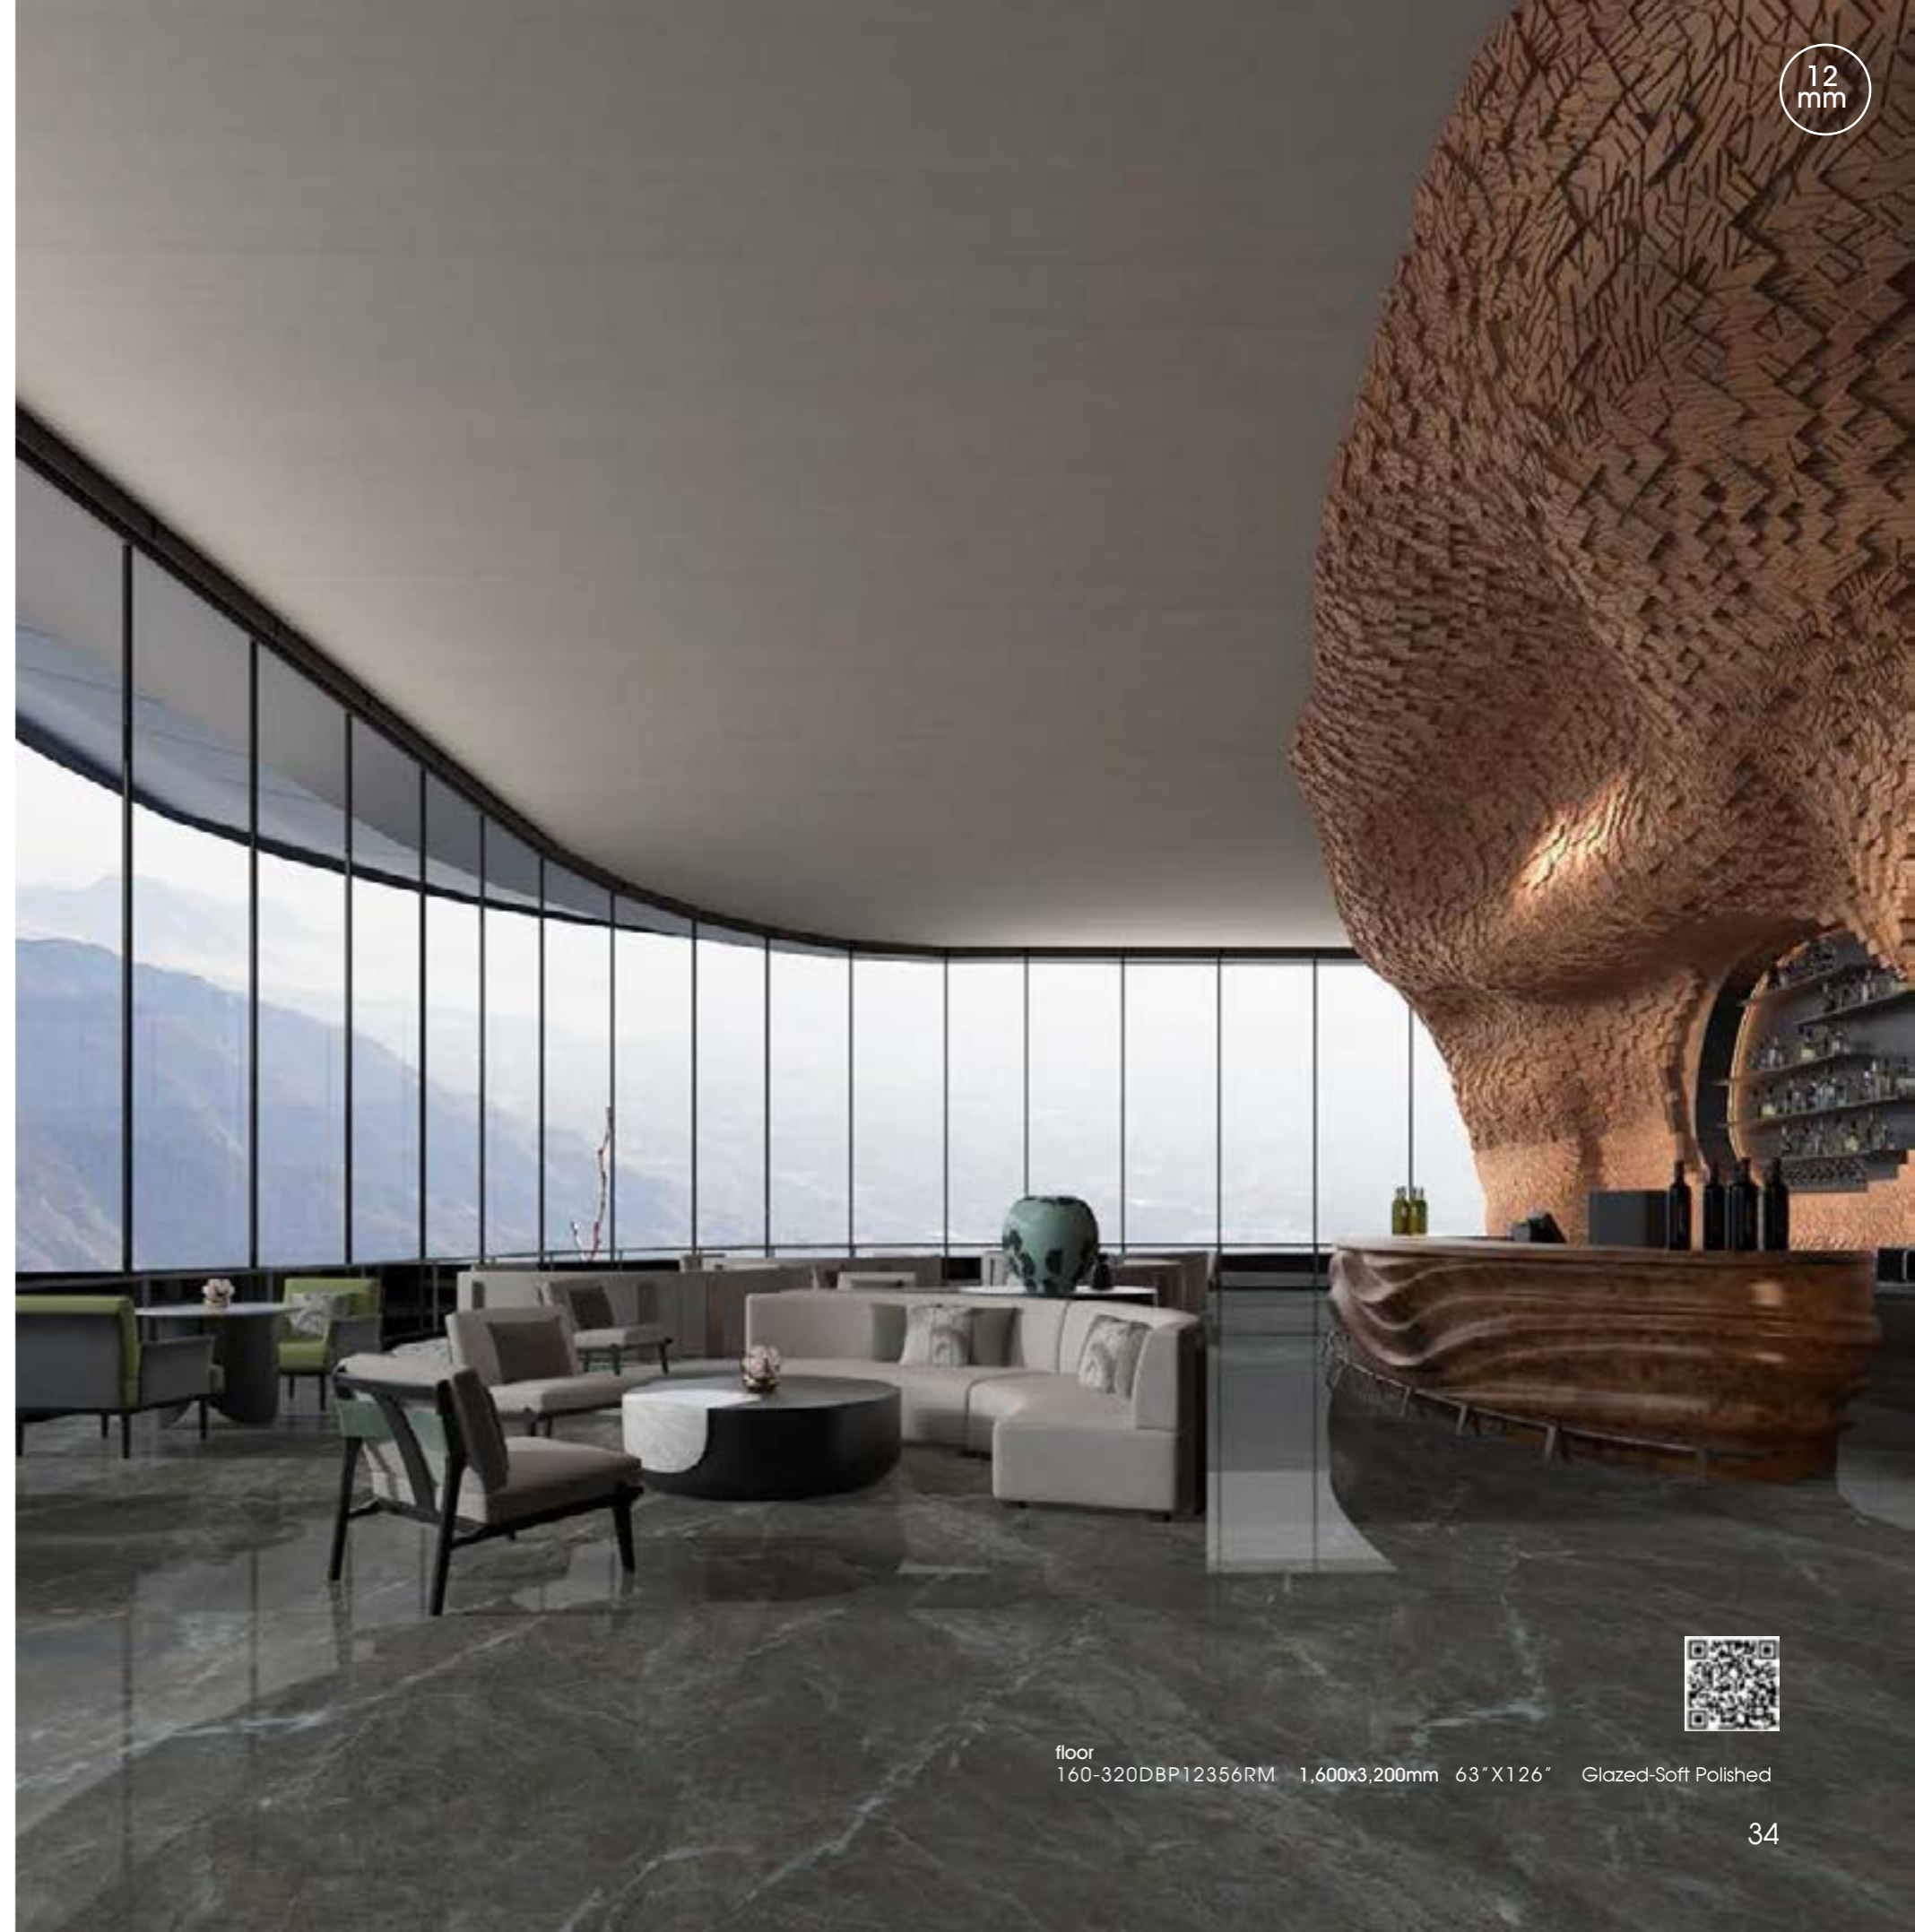

12mm

Glazed-Soft Polished

12
mm

floor
160-320DBP12356RM 1,600x3,200mm 63"X126" Glazed-Soft Polished

ROMAN SUPERSTONE

Wall Floor desk island wardrobr

PRODUCT NUMBER

• **160-320DBP12357RM**