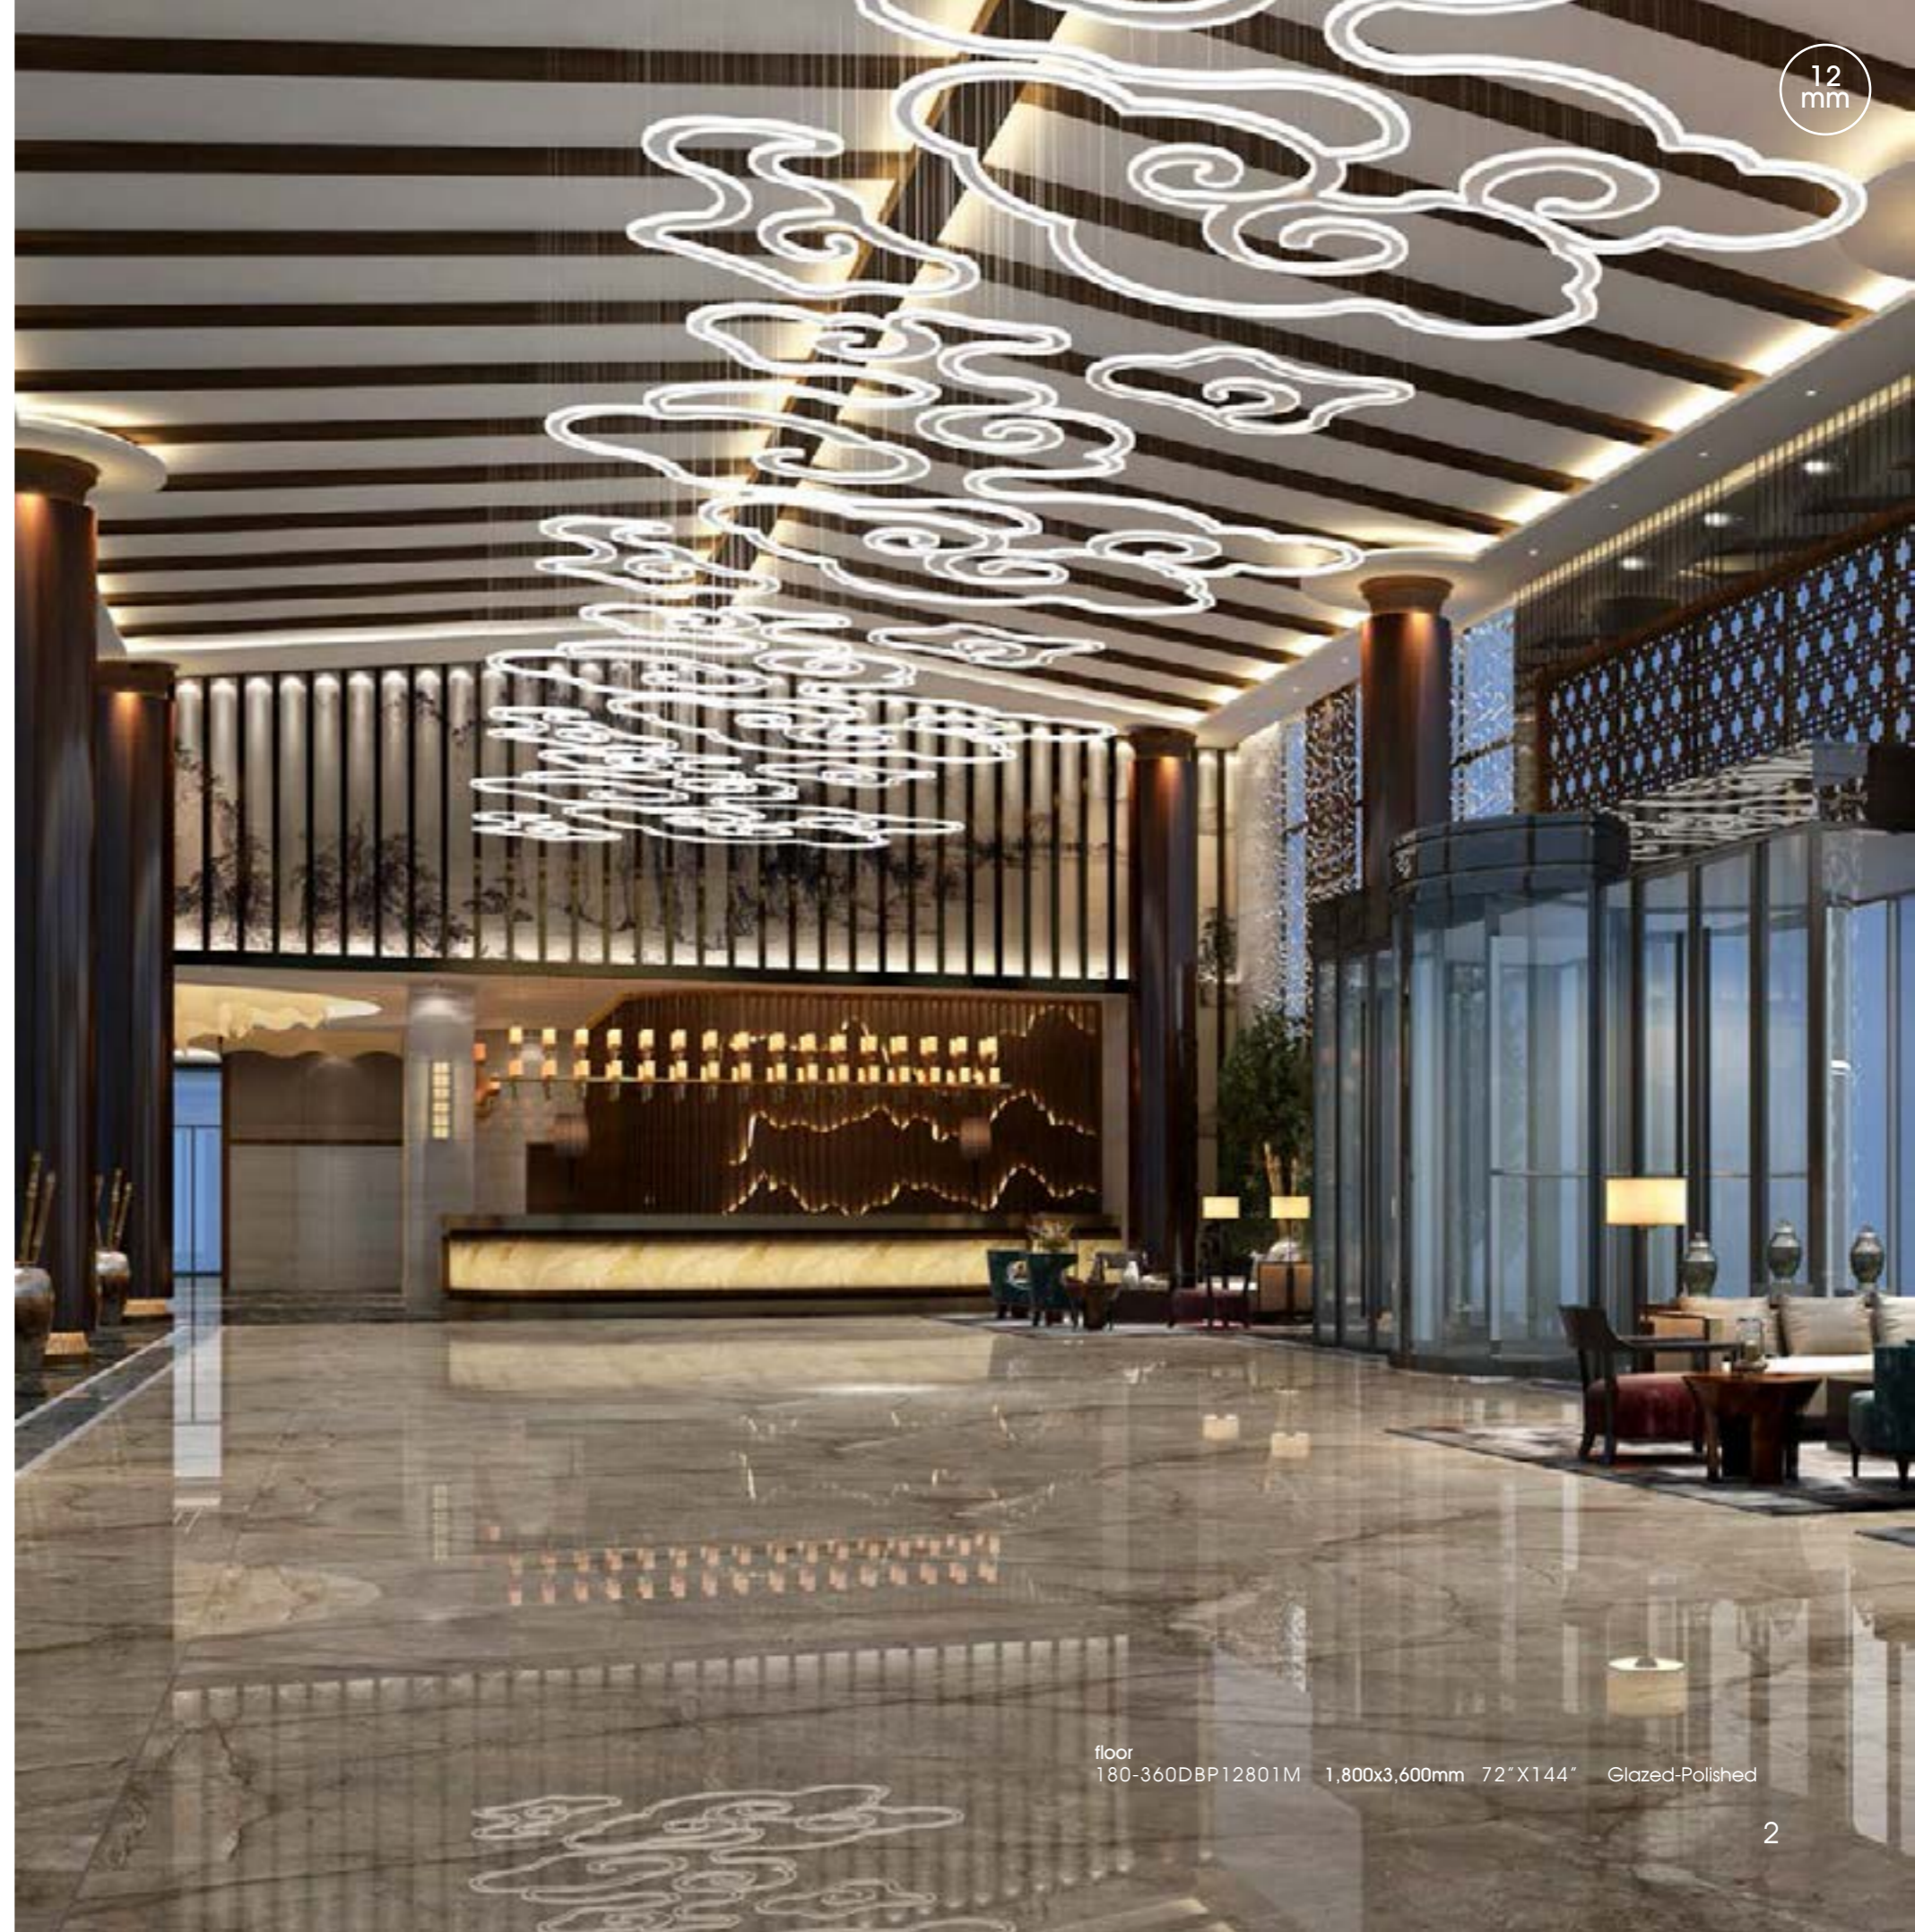

12 mm

floor
180-360DBP12801M 1,800x3,600mm 72"X144" Glazed-Polished