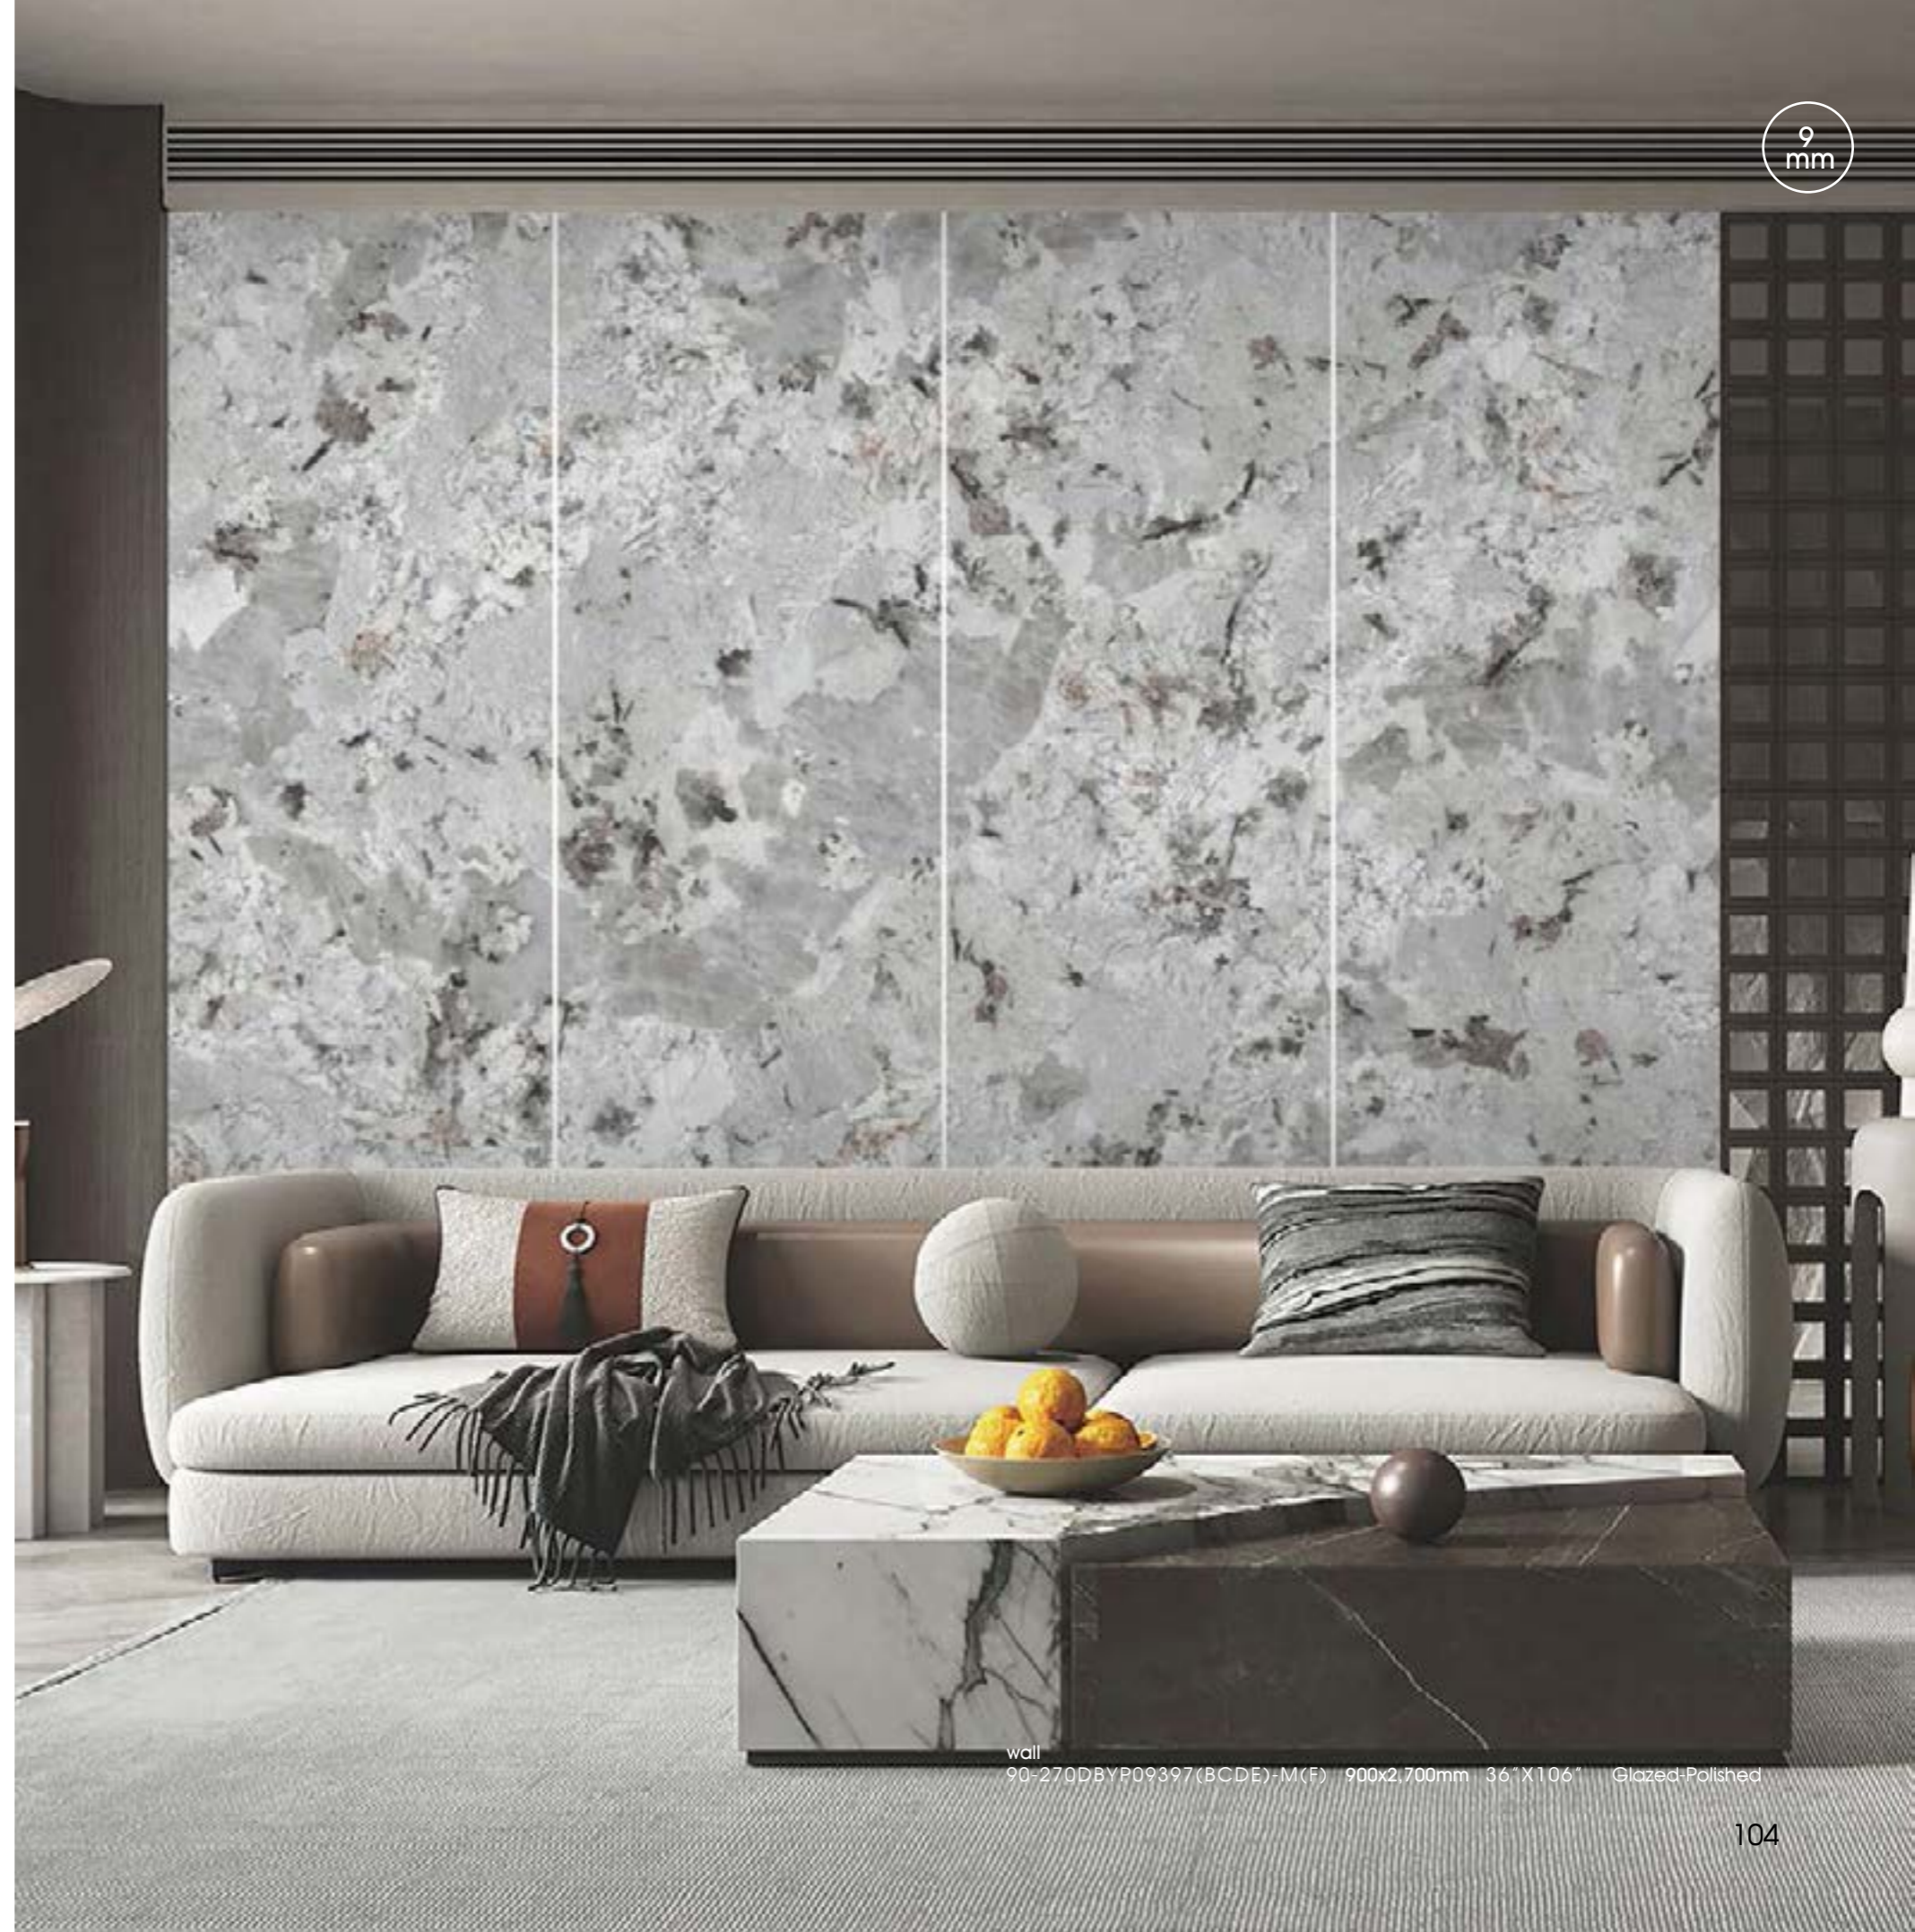

900x2,700mm ∇ 9mm
36"X106"
Glazed-Polished

9mm

wall
90-270DBYP09397(BCDE)-M(F) 900x2,700mm 36"X106" Glazed-Polished