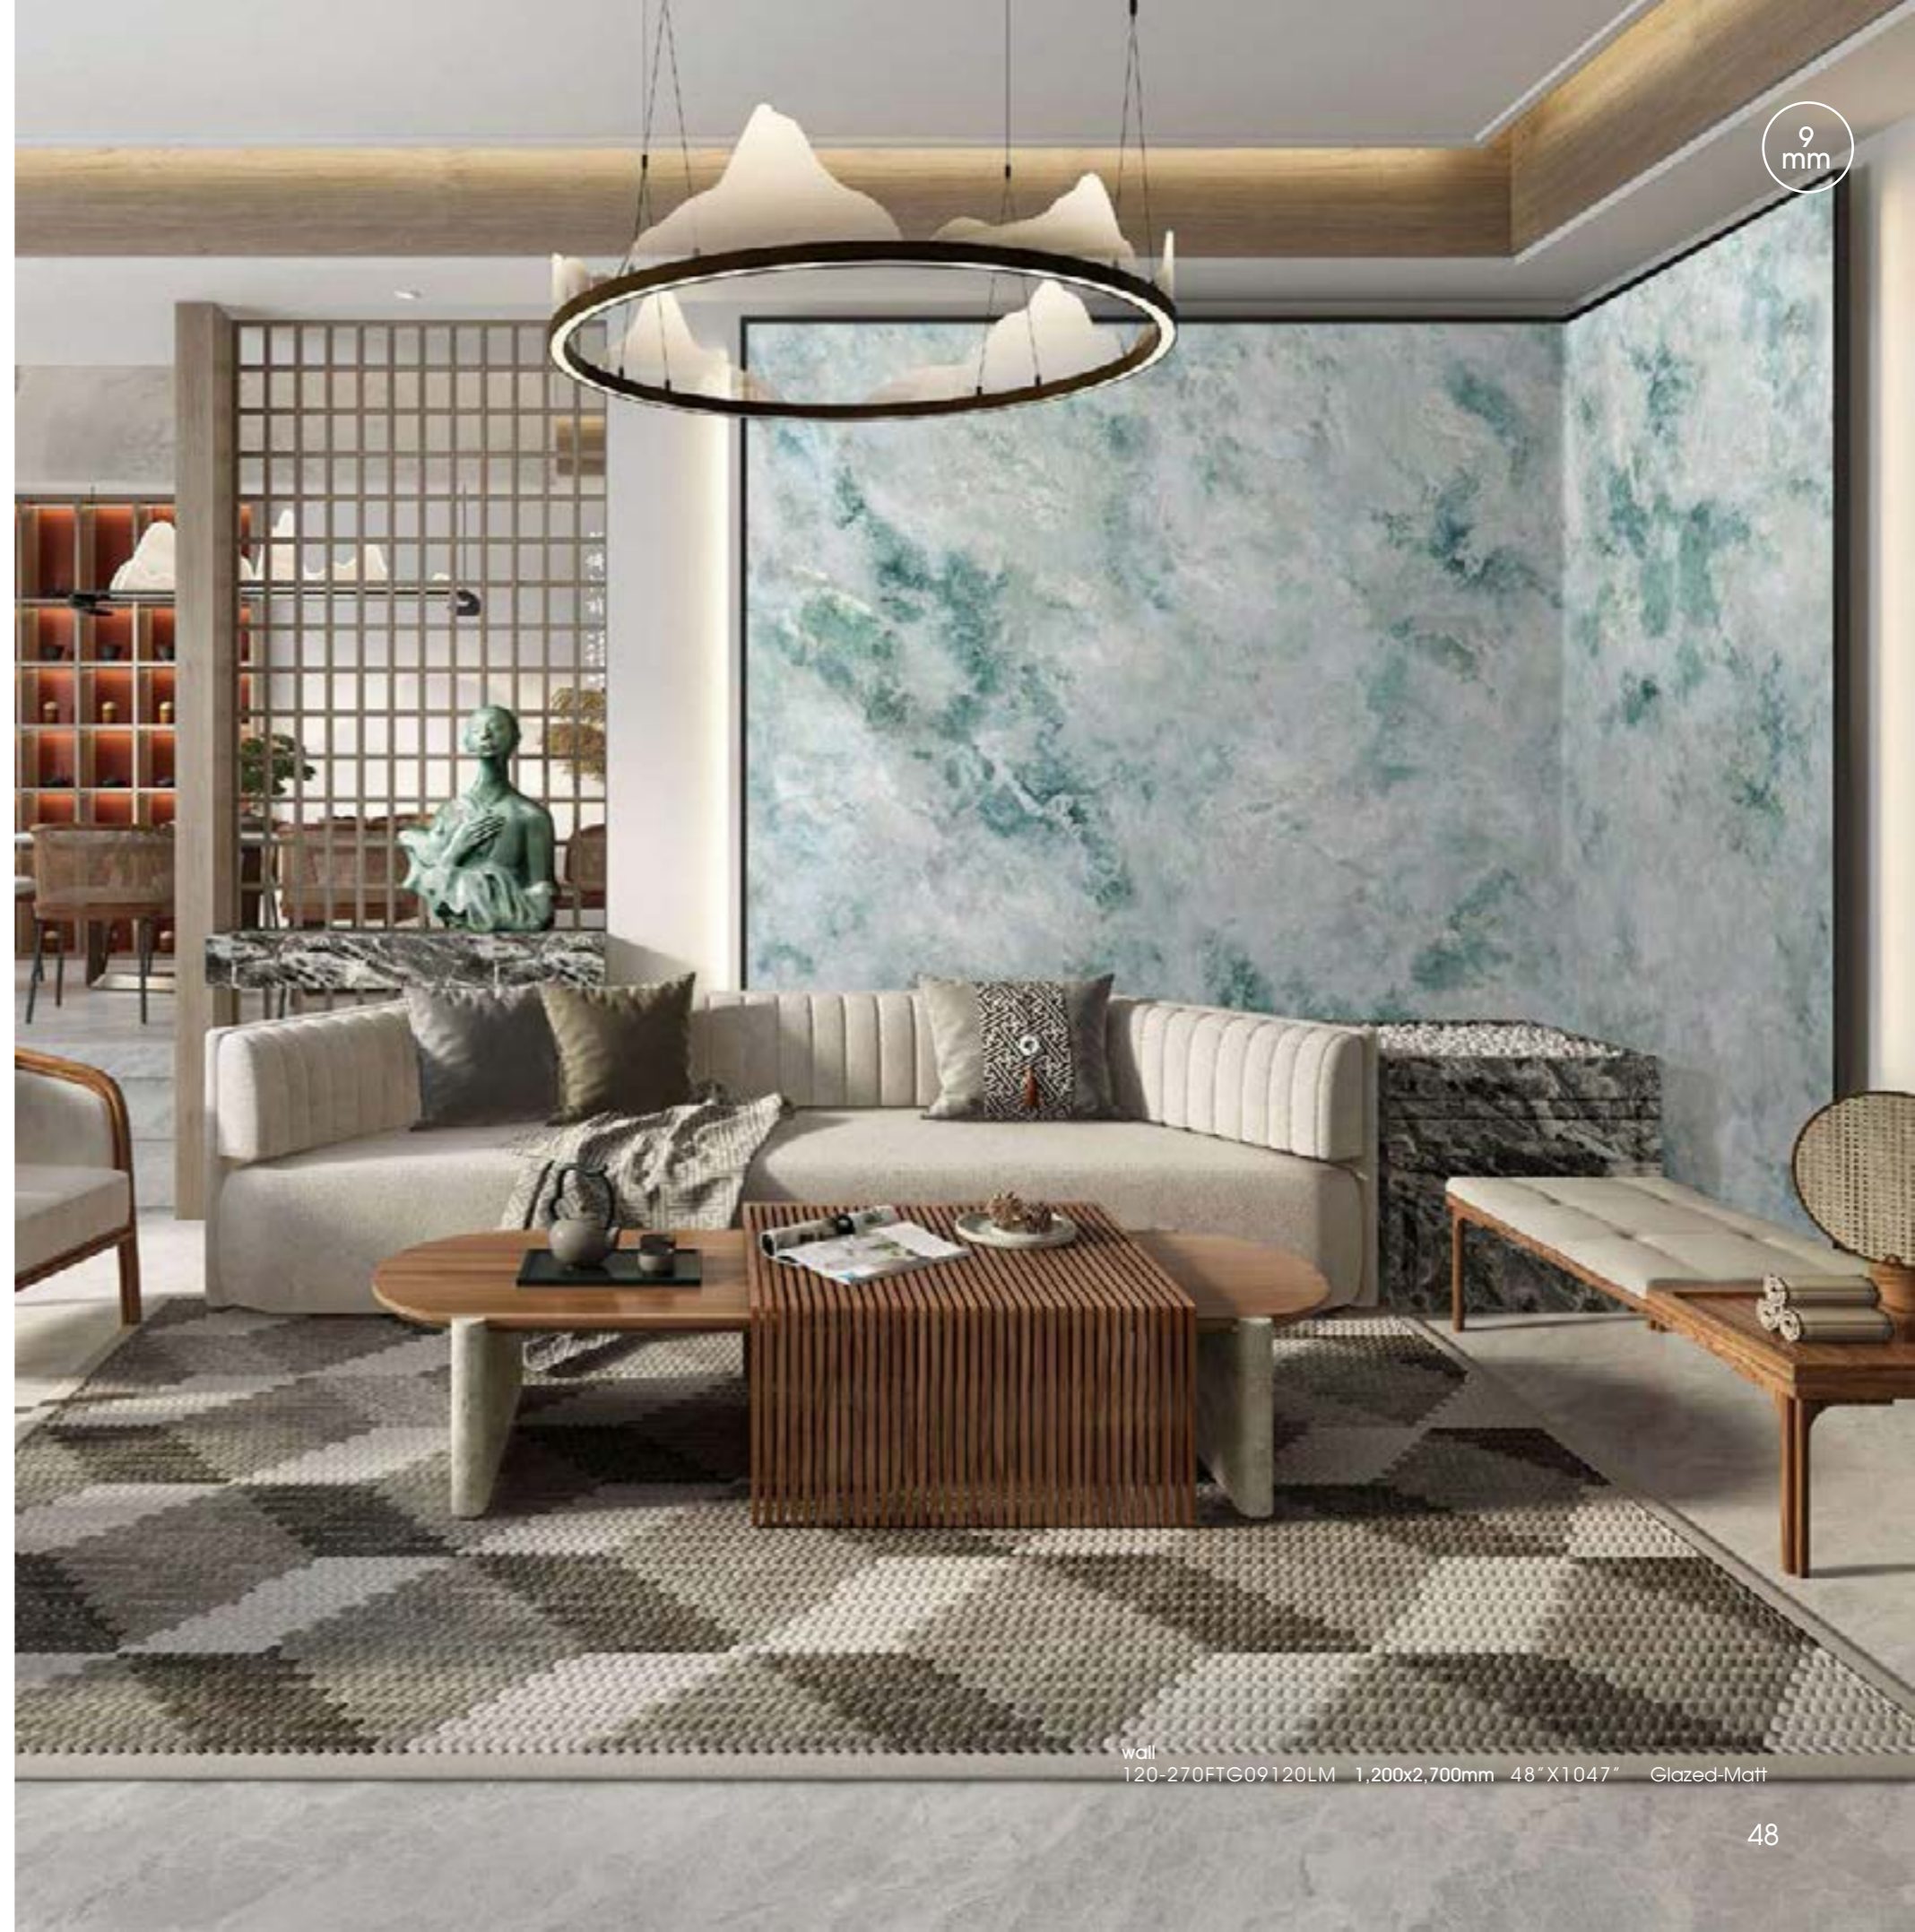

9 mm

wall
120-270FTG09120LM 1,200x2,700mm 48"X107" Glazed-Matt