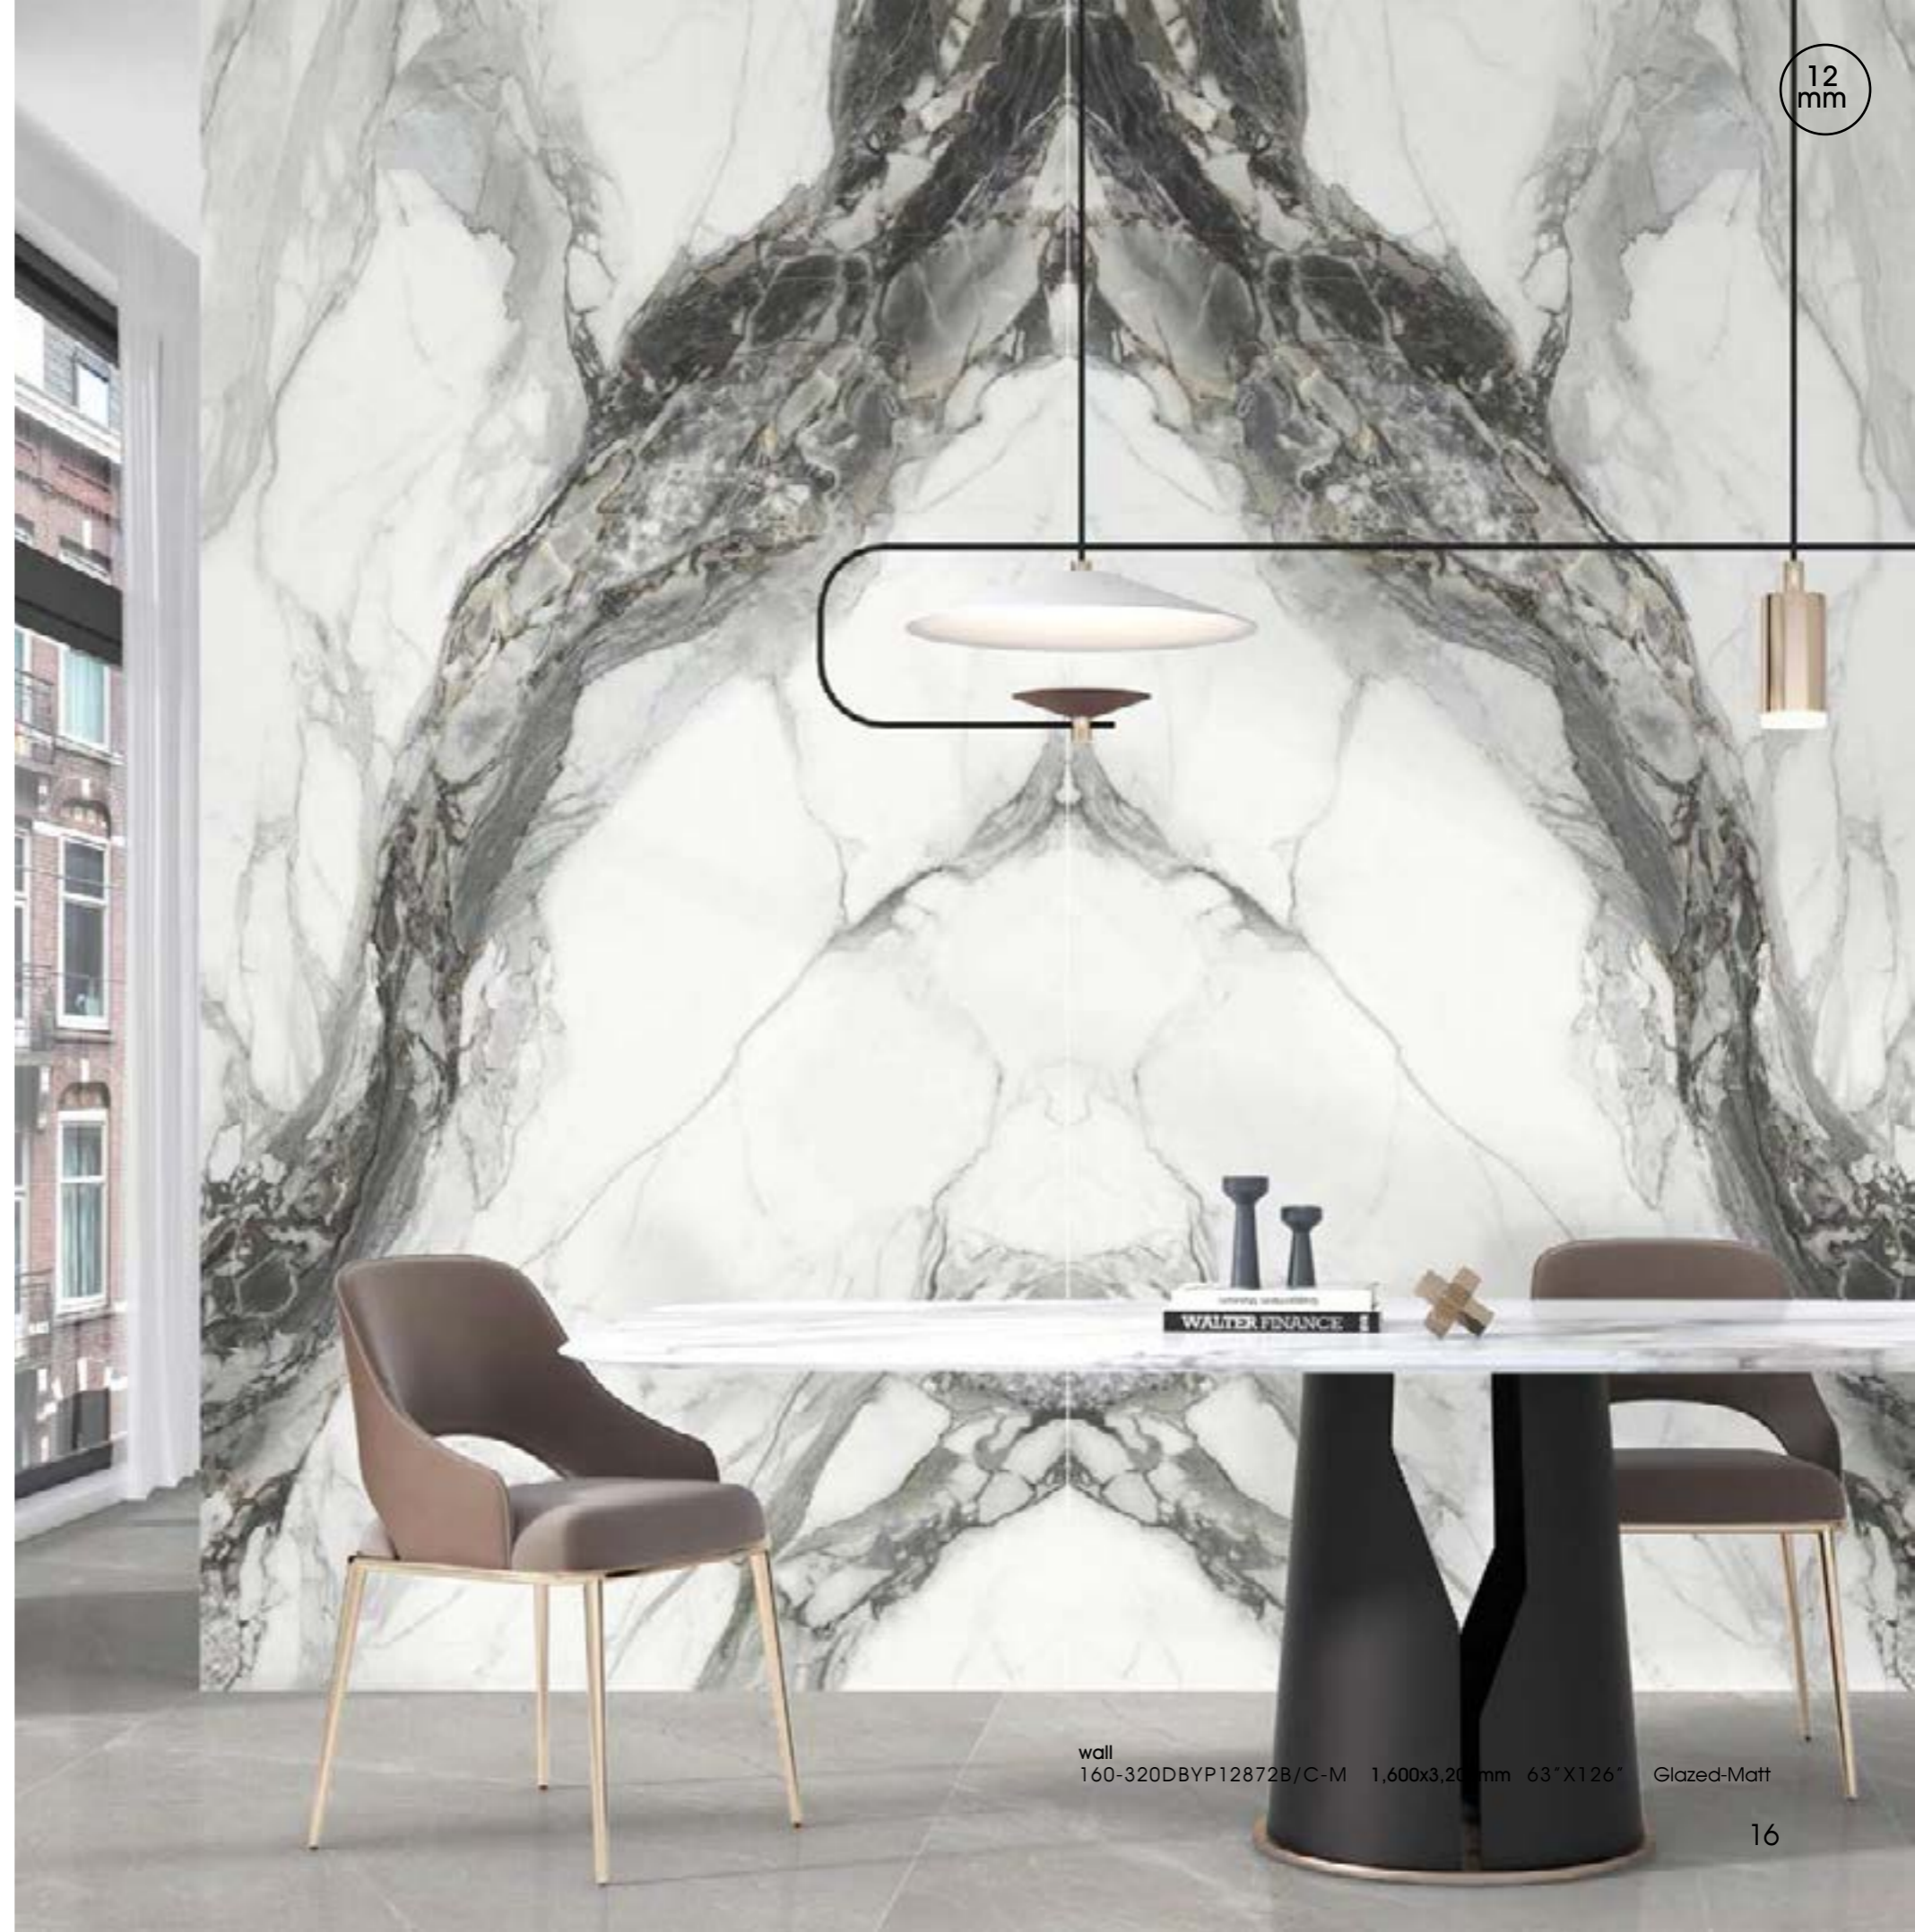

12 mm

wall
160-320DBYP12872B/C-M 1,600x3,200 mm 63"X126" Glazed-Matt