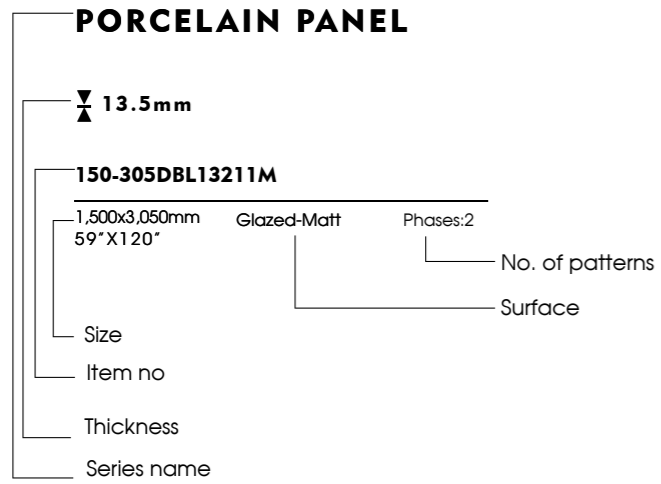

CONSULTATION GUIDE