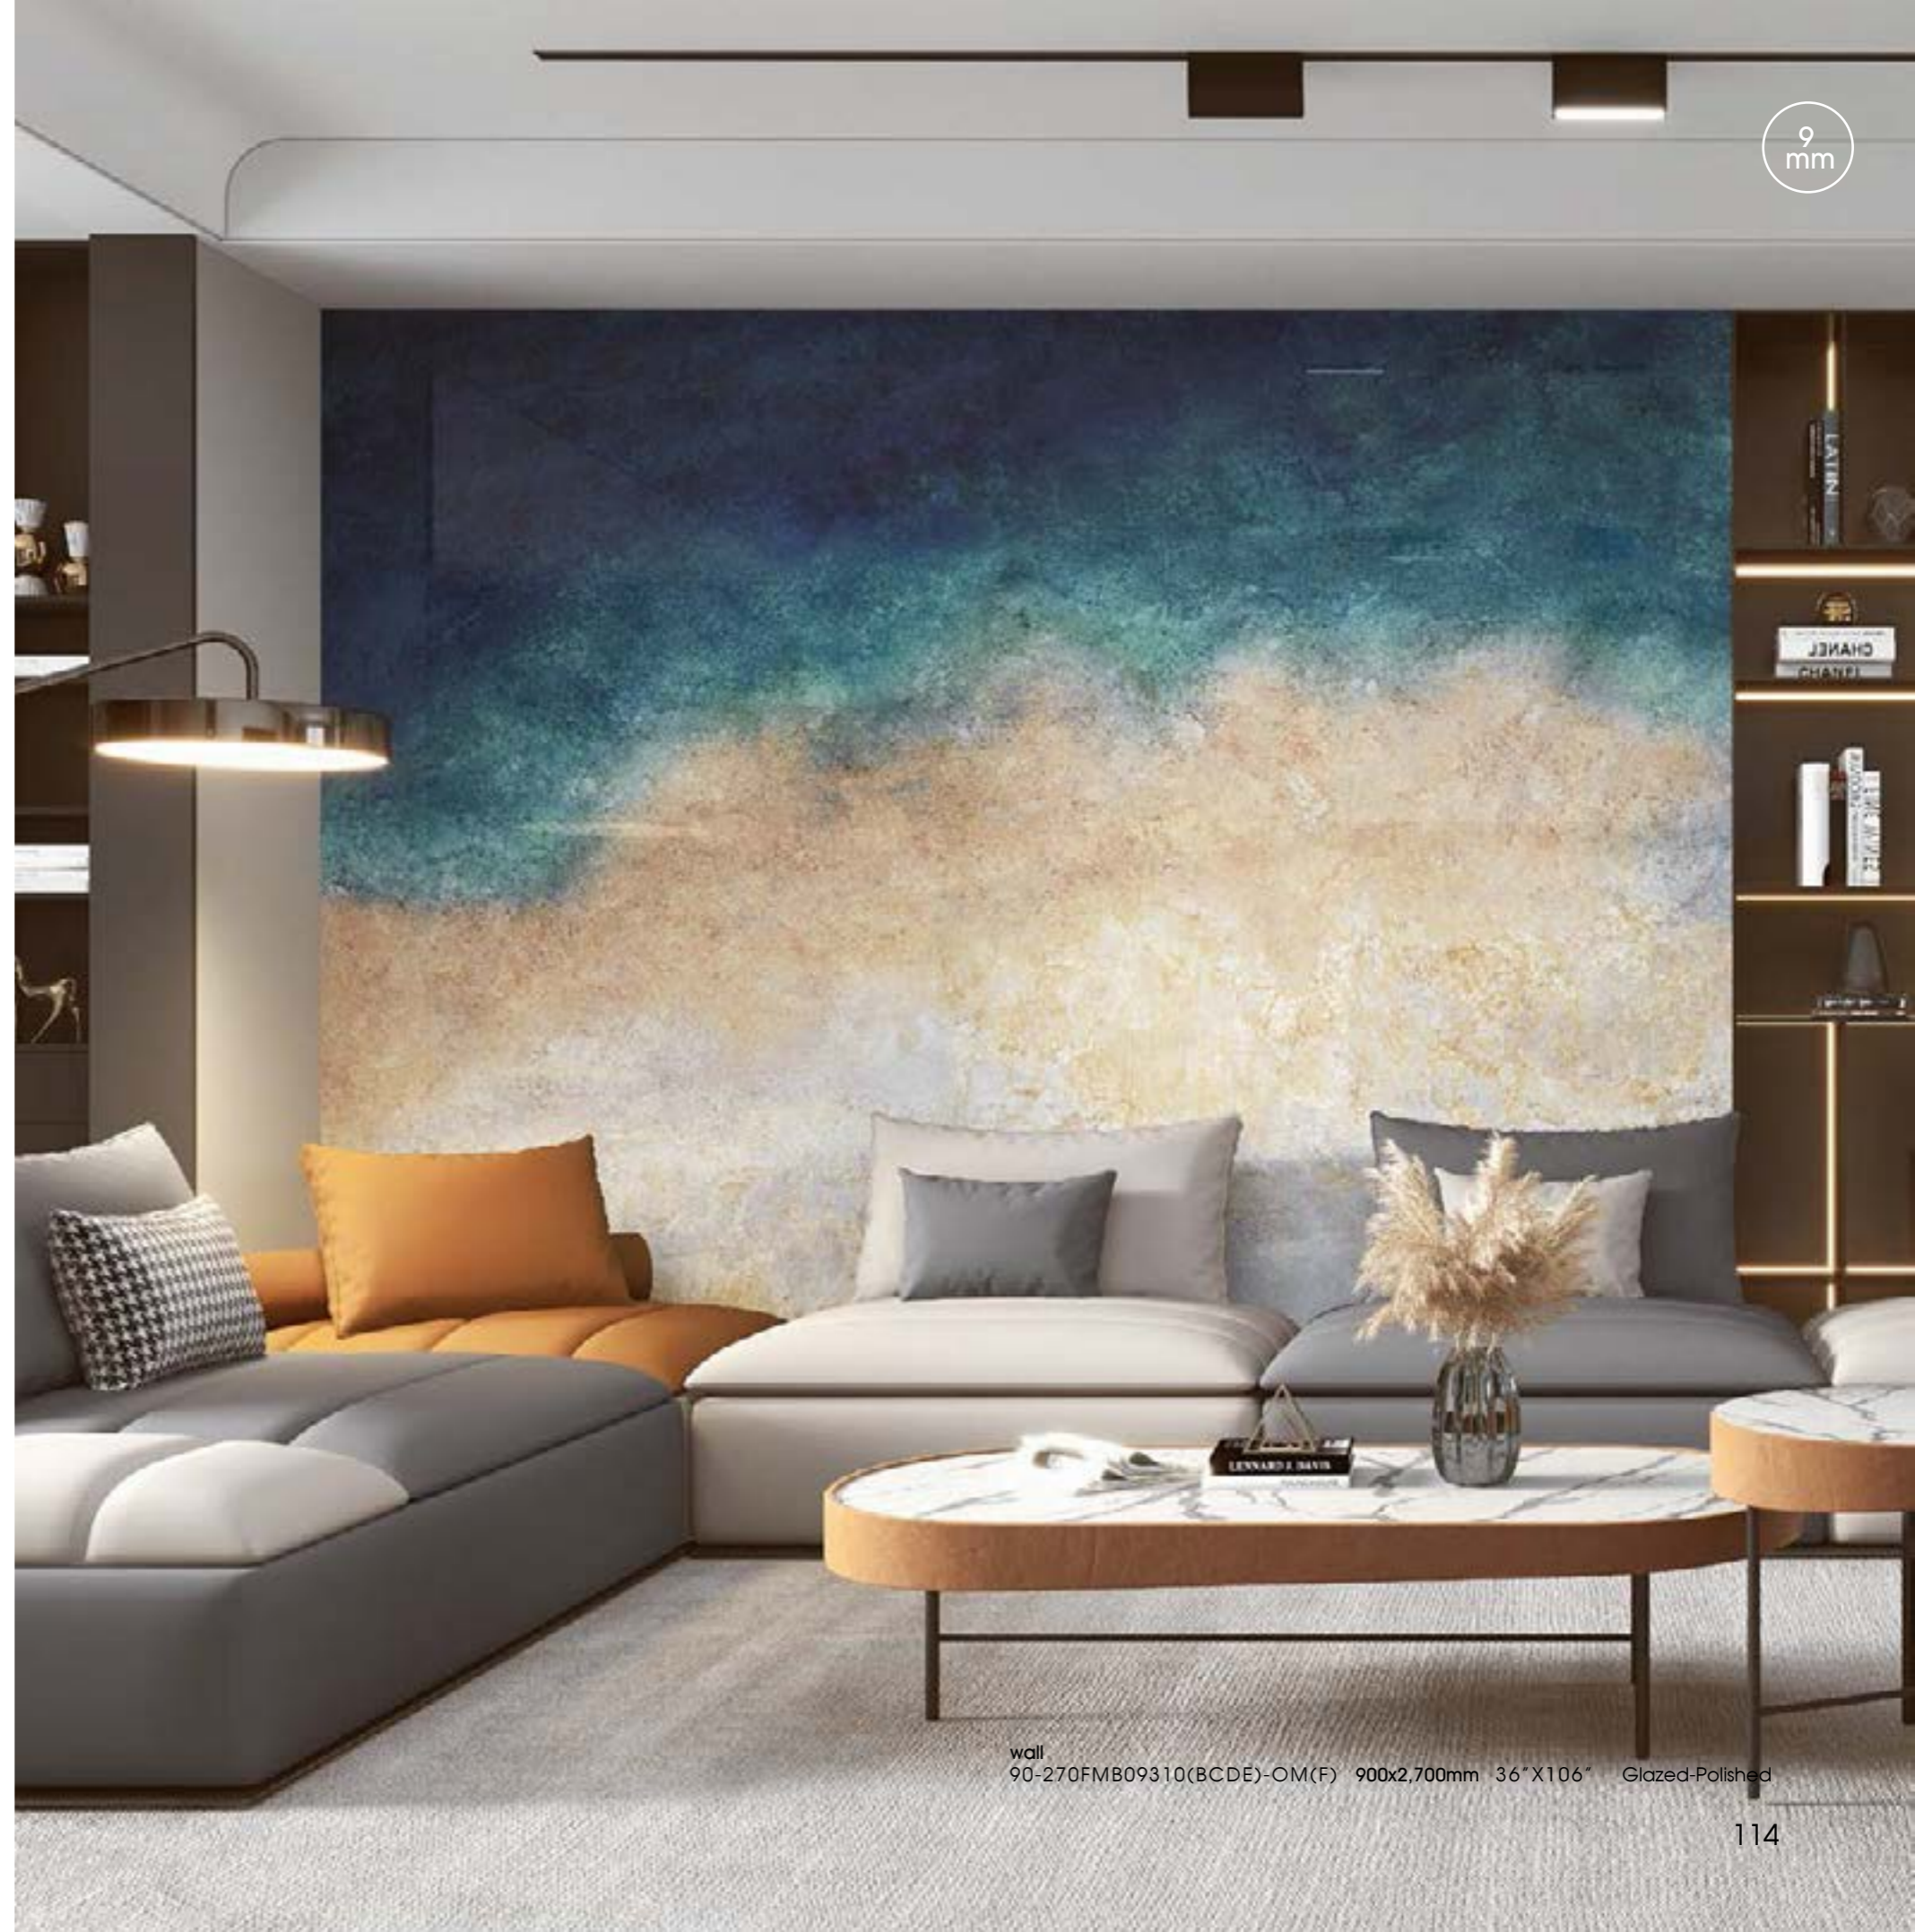

● **900x2,700mm** Phases:4
36"X106"

● **80-240FMB09310(BCDE)-PM(F)**

● **800x2,400mm** Phases:4
32"X96"

FORMATOS /SIZES / FORMAT

800x2,400mm 32"X96" Glazed-Polished	9 mm	900x2,700mm 36"X106" 9 mm
--	------	--