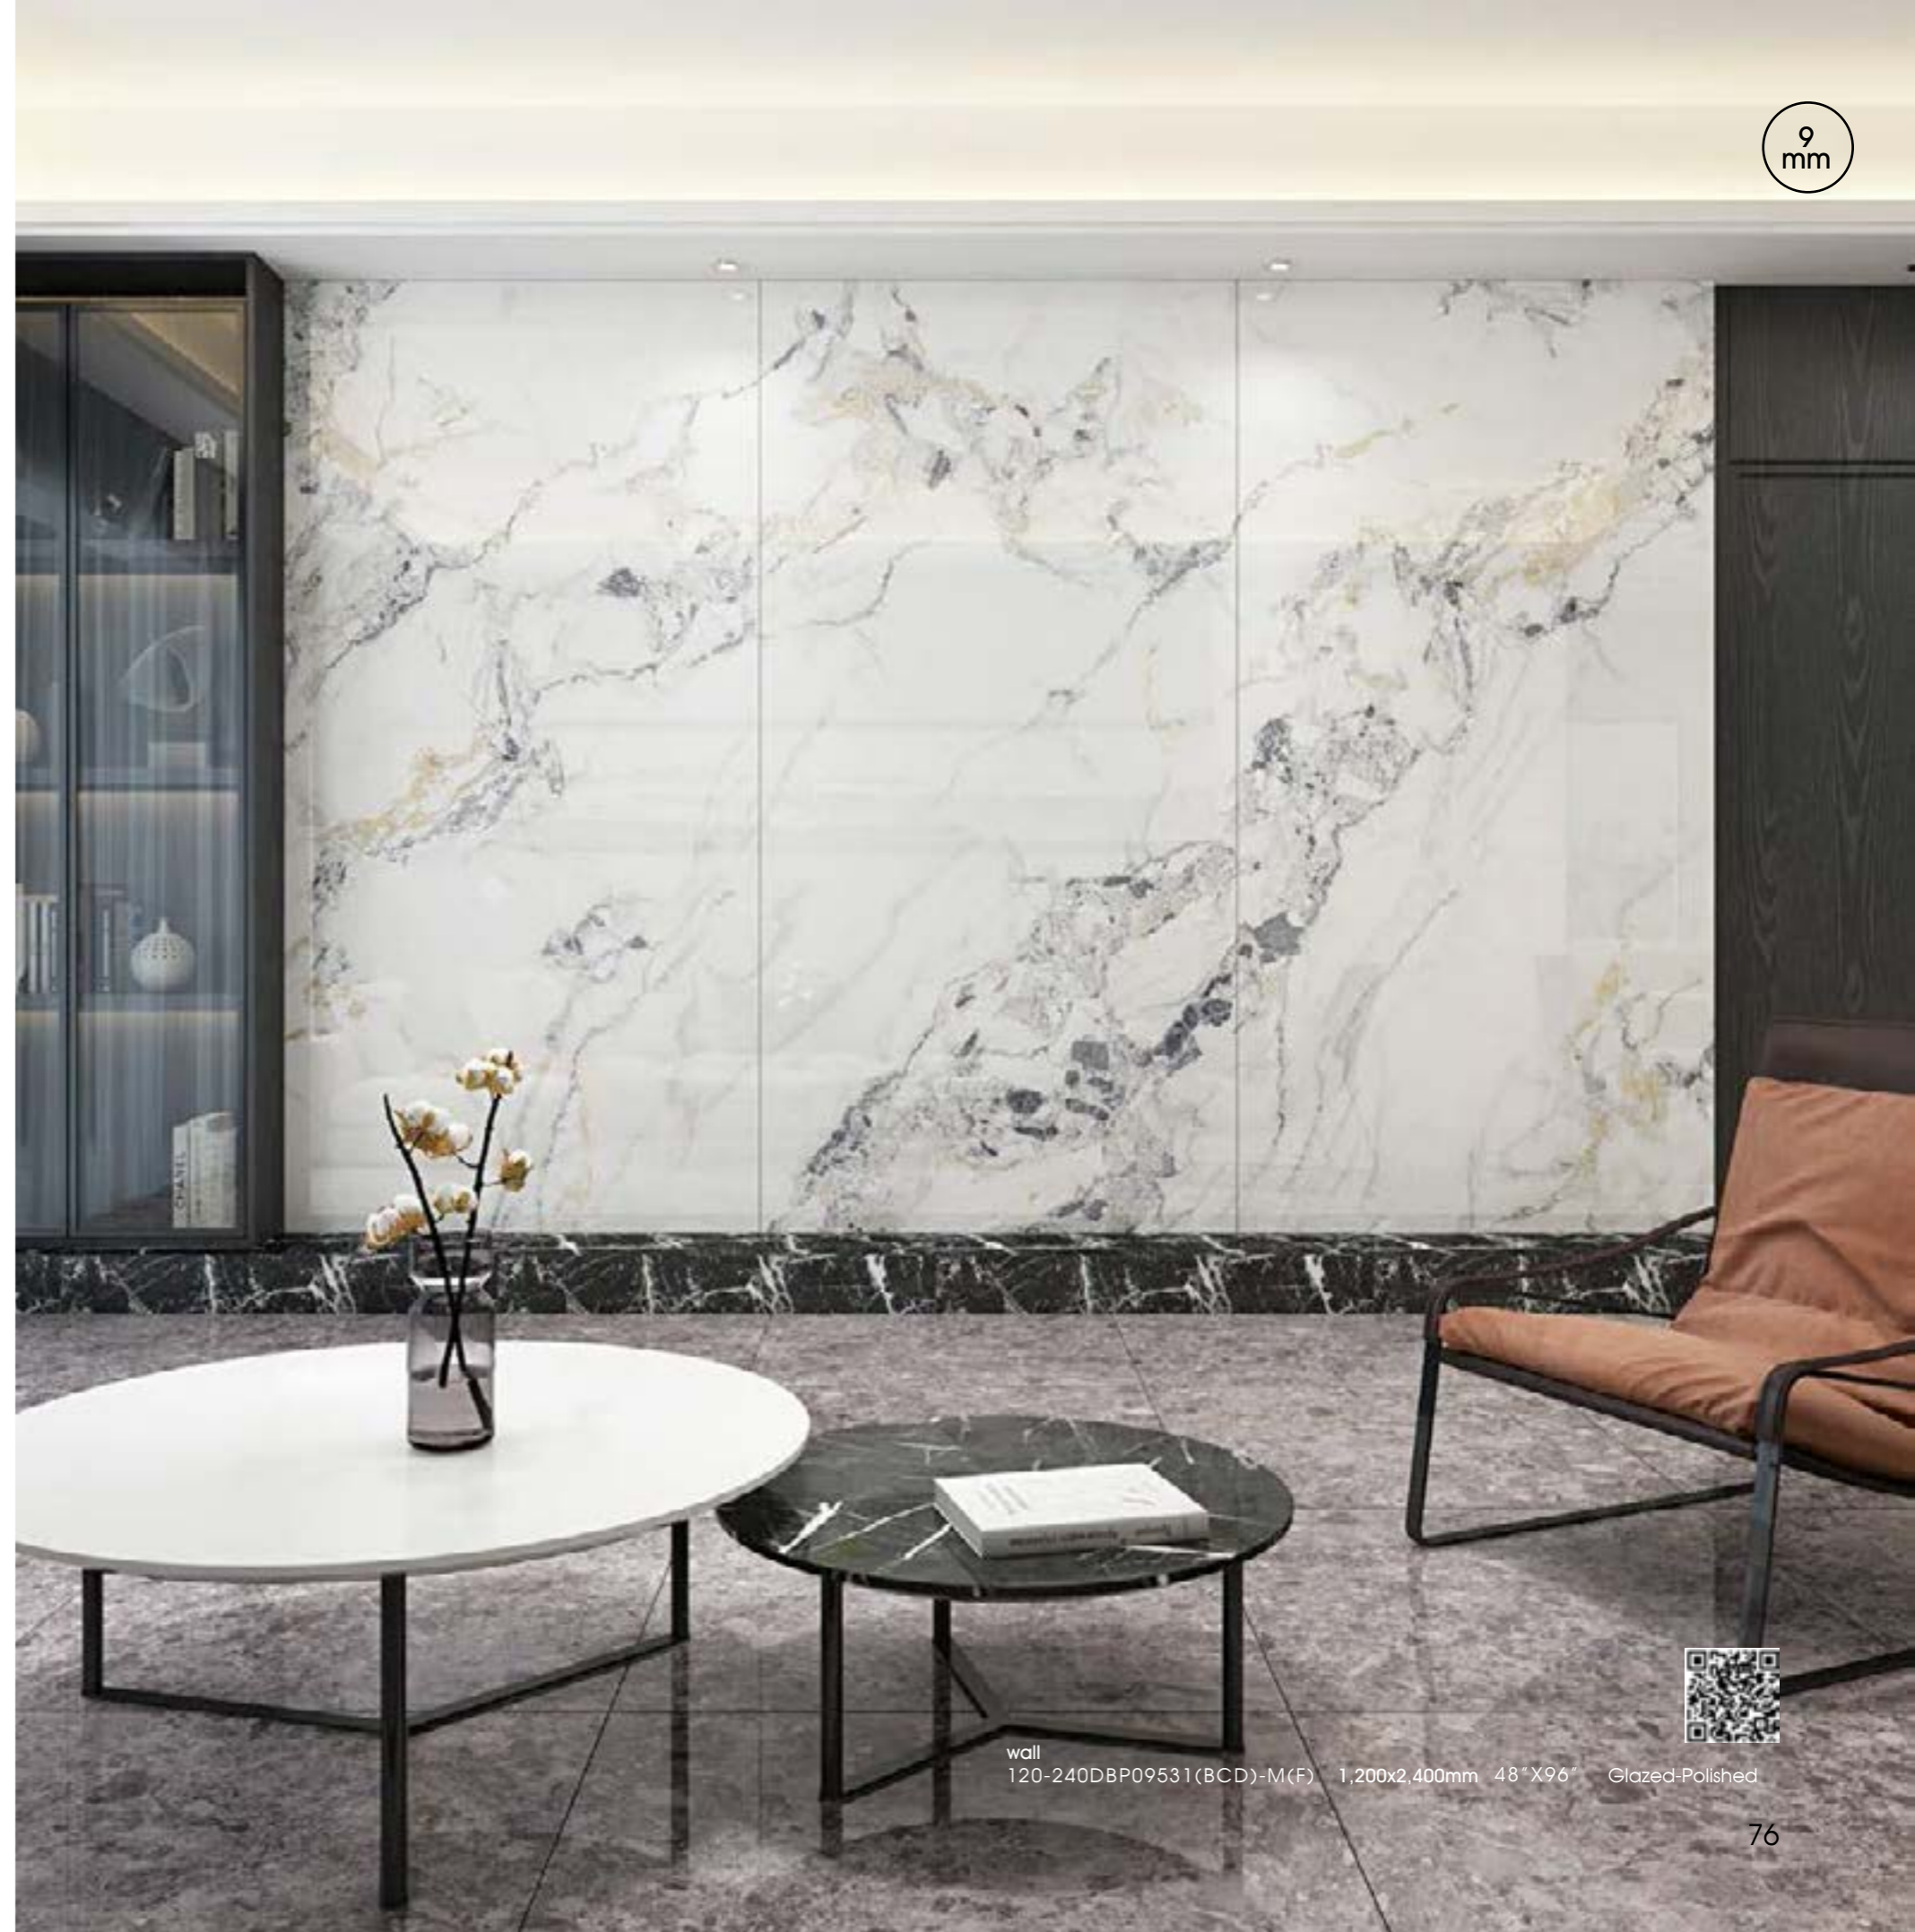

• **1,200x2,400mm** Phases:3
48"X96"

FORMATOS /SIZES / FORMAT

1,200x2,400mm
48"X96"

9mm

Glazed-Polished

WALL DECORATION TILES

* (F) :no more mind the gap---Tesselation

Wall Floor desk island wardrobe