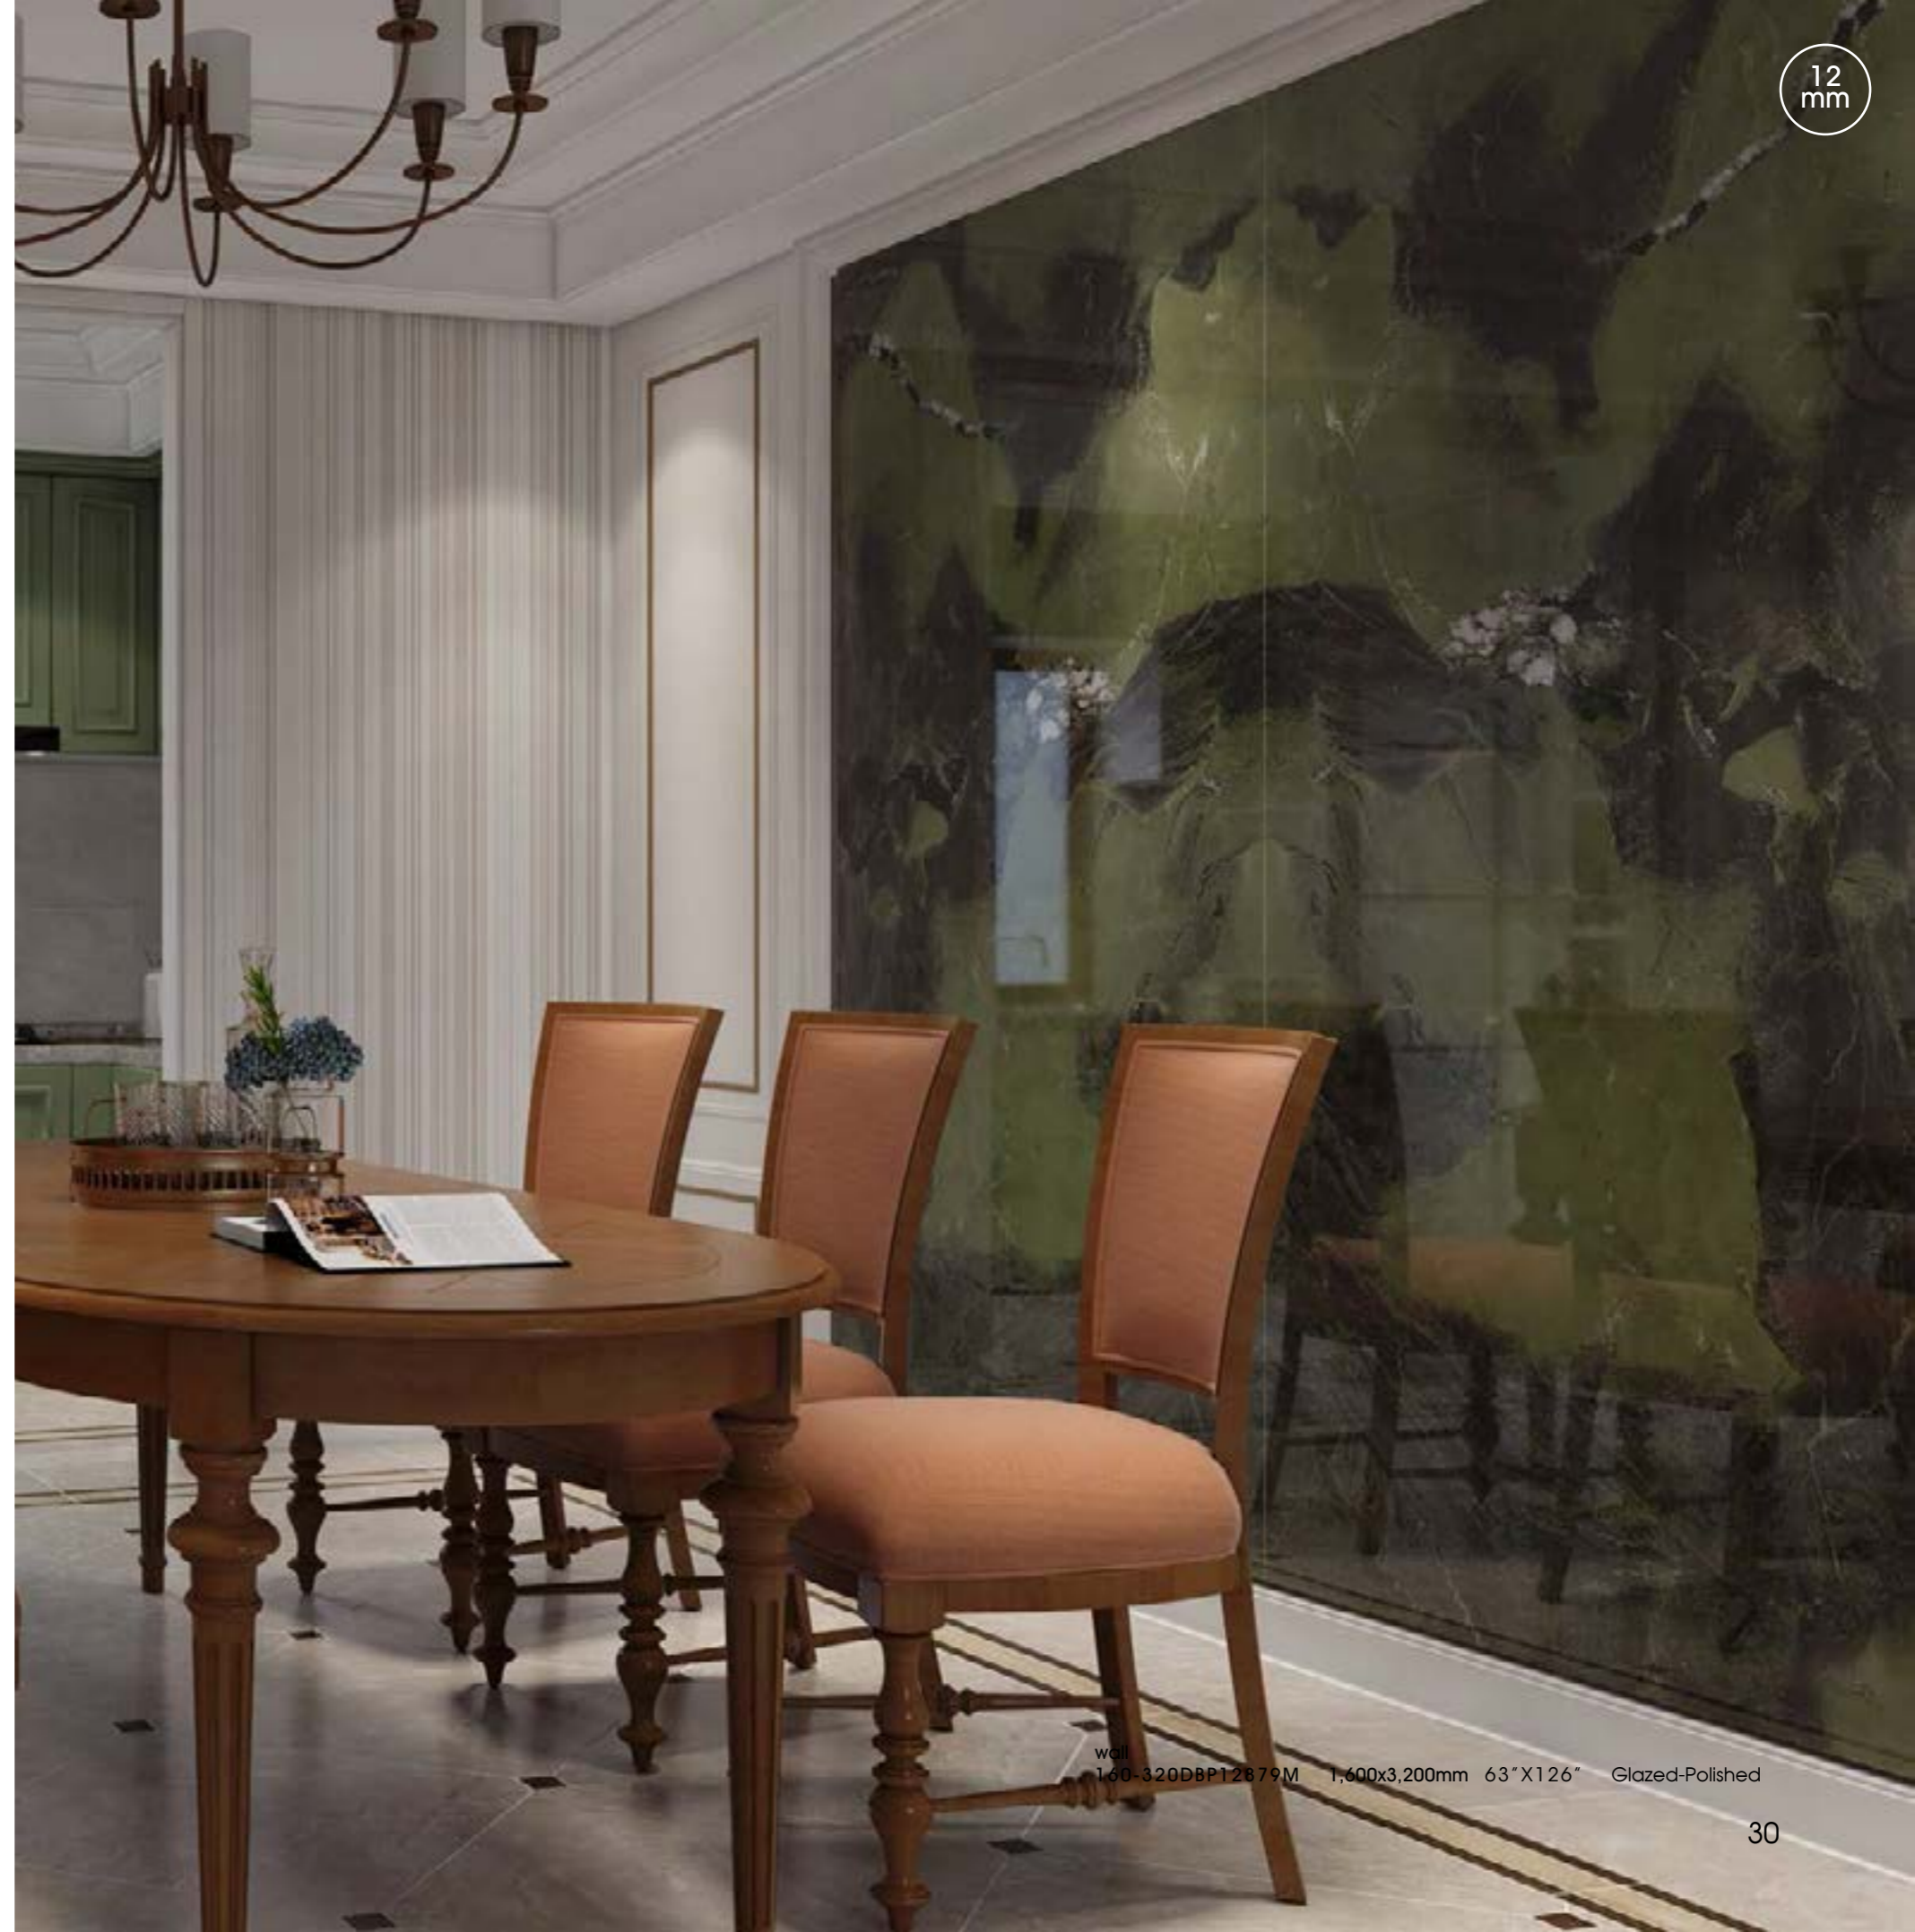

12mm

wall 160-320DBP12879M 1,600x3,200mm 63"X126" Glazed-Polished