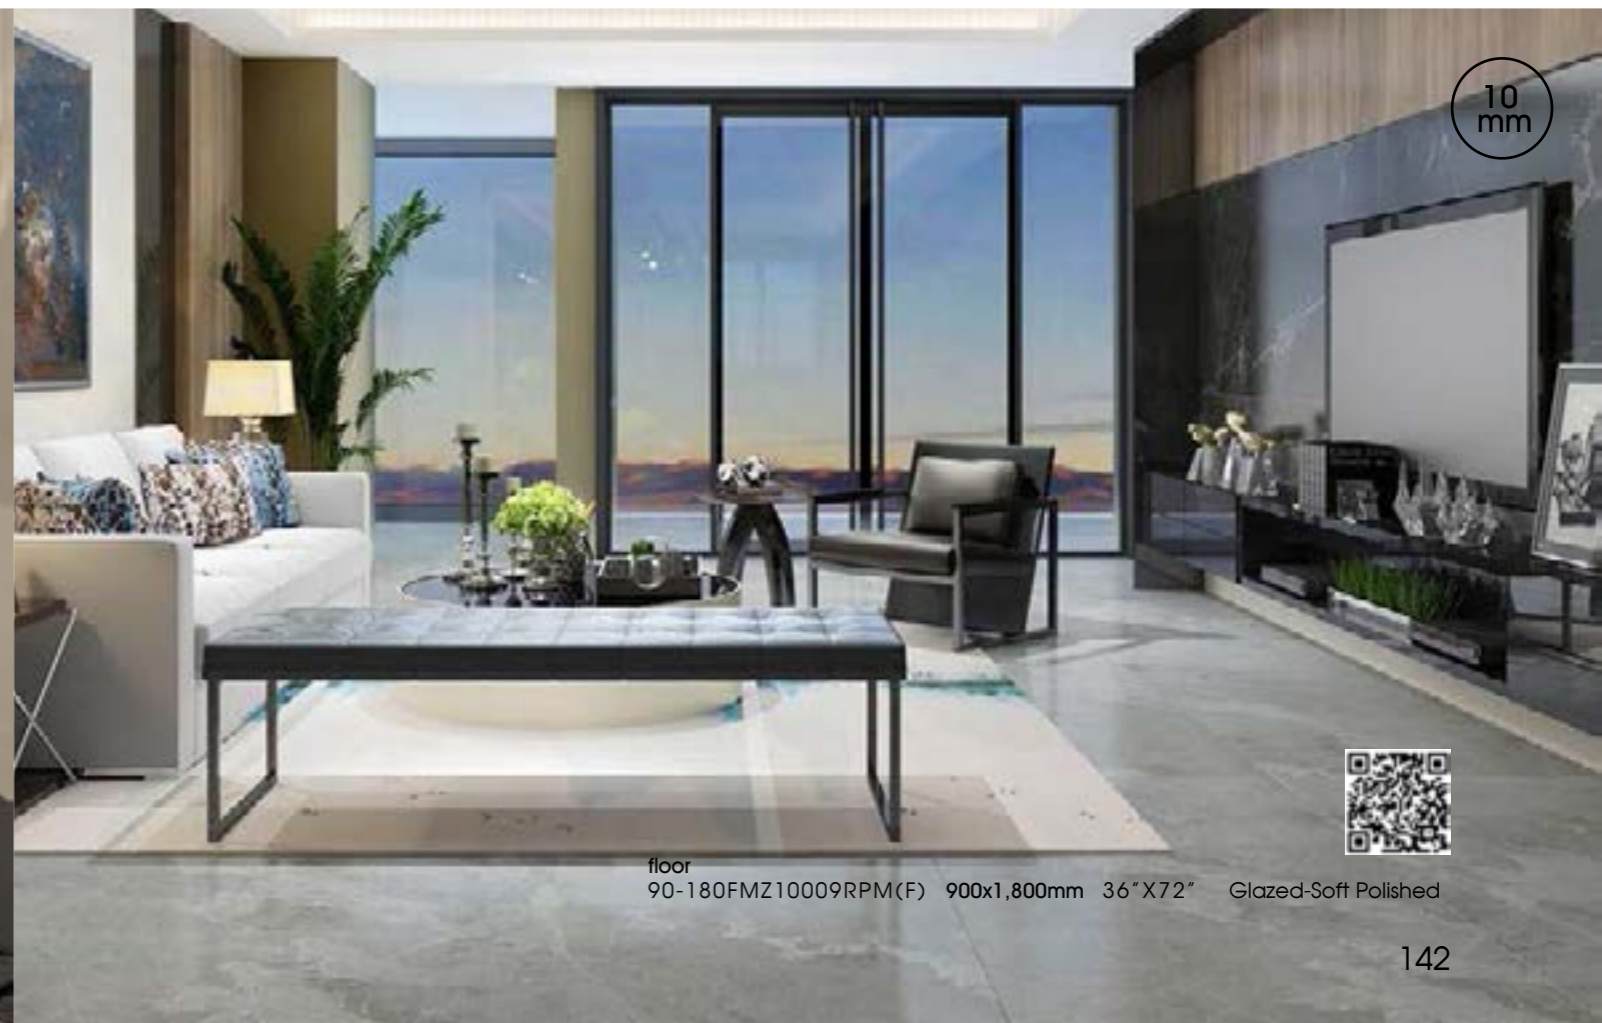

GALAXY

Wall Floor desk island wardrobr

PRODUCT NUMBER

- **160-320FMZ12008RPM** ∇ 12mm
  1,600x3,200mm Phases:6
  63"X126" Glazed-Soft Polished
- **120-240FMZ10008RPM** ∇ 9mm
  1,200x2,400mm Phases:6
  48"X96" Glazed-Soft Polished
- **90-180FMZ10008RPM(F)** ∇ 10mm
  900x1,800mm Phases:6
  36"X72" Glazed-Soft Polished

FORMATOS /SIZES / FORMAT

1,600x3,200mm 63"X126"	∇ 12mm
1,200x2,400mm 48"X96"	∇ 9mm
900x1,800mm 36"X72"	∇ 10mm
Glazed-Soft Polished	

GALAXY

Wall Floor desk island wardrobr

PRODUCT NUMBER

- **160-320FMZ12009RPM** ∇ 12mm
  1,600x3,200mm Phases:6
  63"X126" Glazed-Soft Polished
- **120-240FMZ10009RPM** ∇ 10mm
  1,200x2,400mm Phases:6
  48"X96" Glazed-Soft Polished
- **90-180FMZ10009RPM(F)** ∇ 9mm
  900x1,800mm Phases:6
  36"X72" Glazed-Soft Polished

FORMATOS /SIZES / FORMAT

1,600x3,200mm 63"X126"	∇ 12mm
1,200x2,400mm 48"X96"	∇ 9mm
900x1,800mm 36"X72"	∇ 10mm
Glazed-Soft Polished